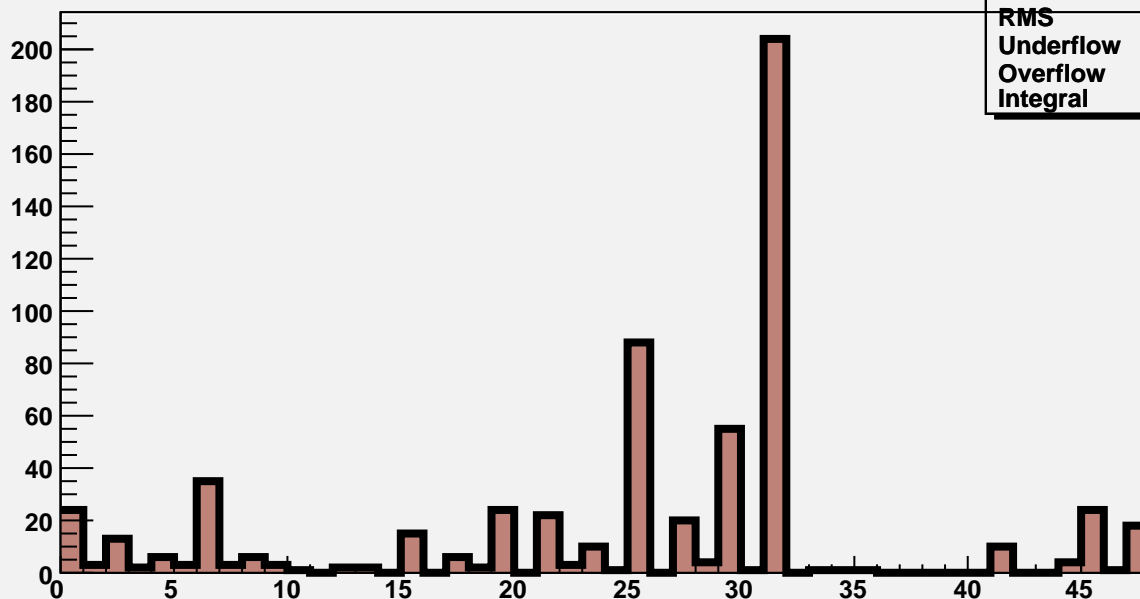

M3R4-196. HV OFF. Noise count at Thr=12fC and Thr=12fC.

M3R4-196. 0_0_0_0

M3R4-196.Run23.InterScan4

Mean	25.08
RMS	11.38
Underflow	0
Overflow	0
Integral	618

M3R4-196. 0_0_0_0

M3R4-196.Run23.InterScan4

Mean	25.08
RMS	11.38
Underflow	0
Overflow	0
Integral	618