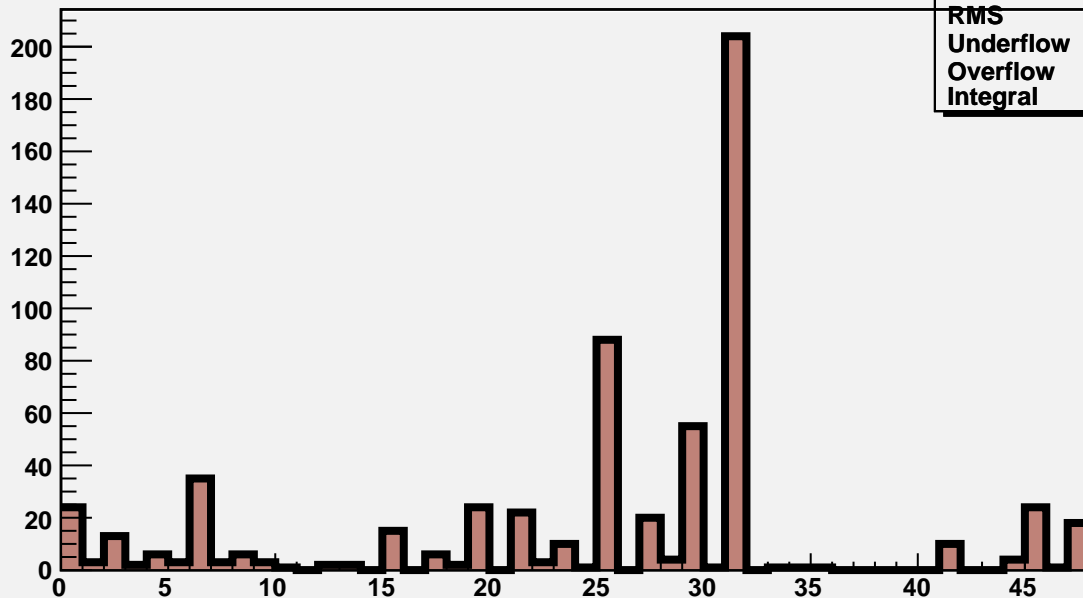

M3R4-196. HV OFF. Noise count at Thr=12fC and Thr=12fC.

M3R4-196. 0_0_0_0

M3R4-196.Run23.InterScan4

Mean	25.08
RMS	11.38
Underflow	0
Overflow	0
Integral	618

M3R4-196. 0_0_0_0

M3R4-196.Run23.InterScan4

Mean	25.08
RMS	11.38
Underflow	0
Overflow	0
Integral	618