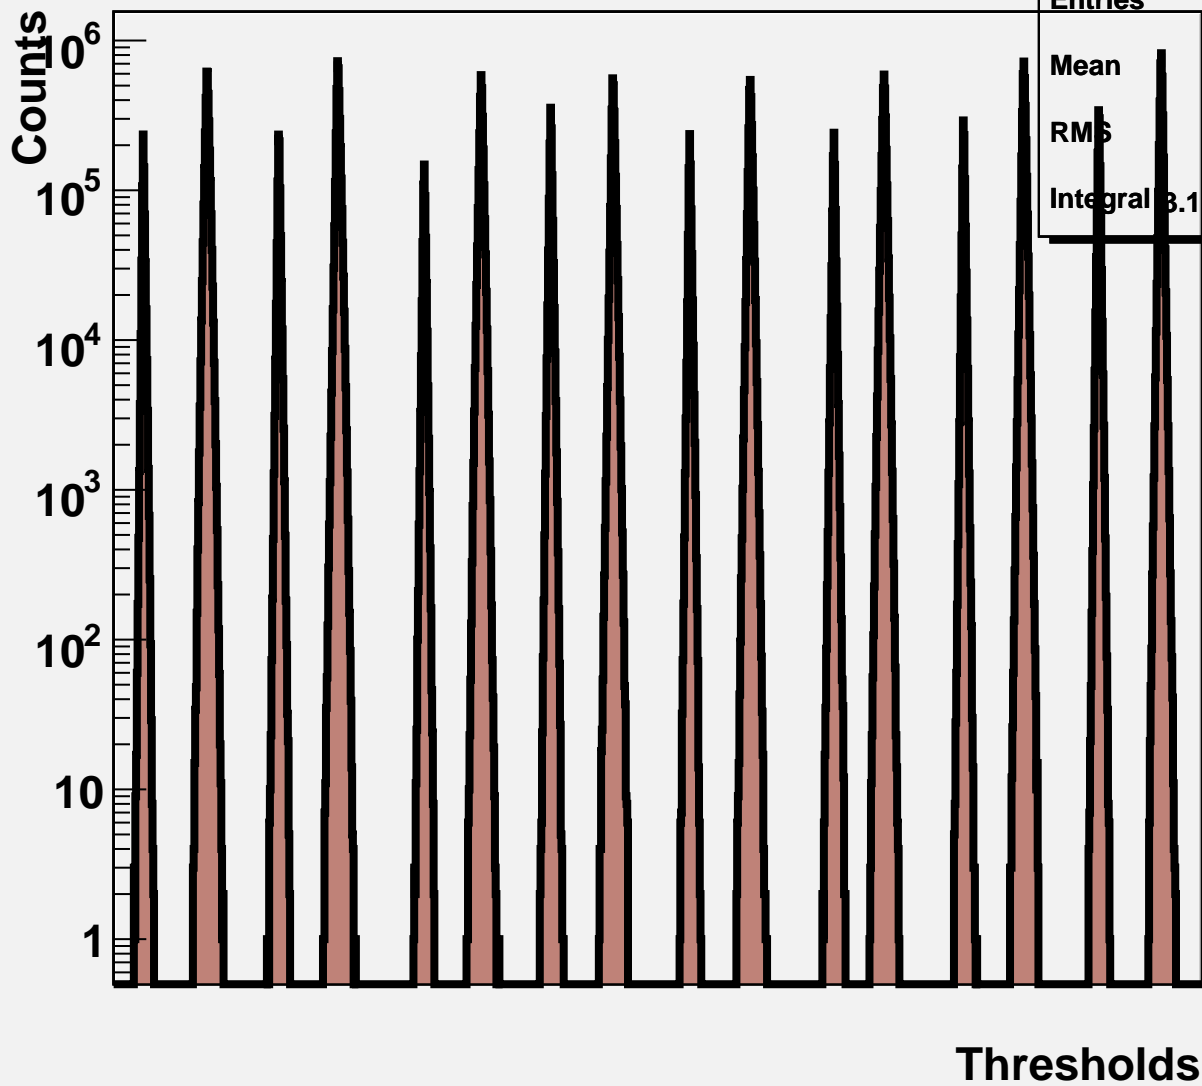

### Noise counts vx Thresholds

ELMB14\_I2C0\_DLG01

Entries 1456

Mean 759.1

RMS 433.5

Integral 3.19e+007