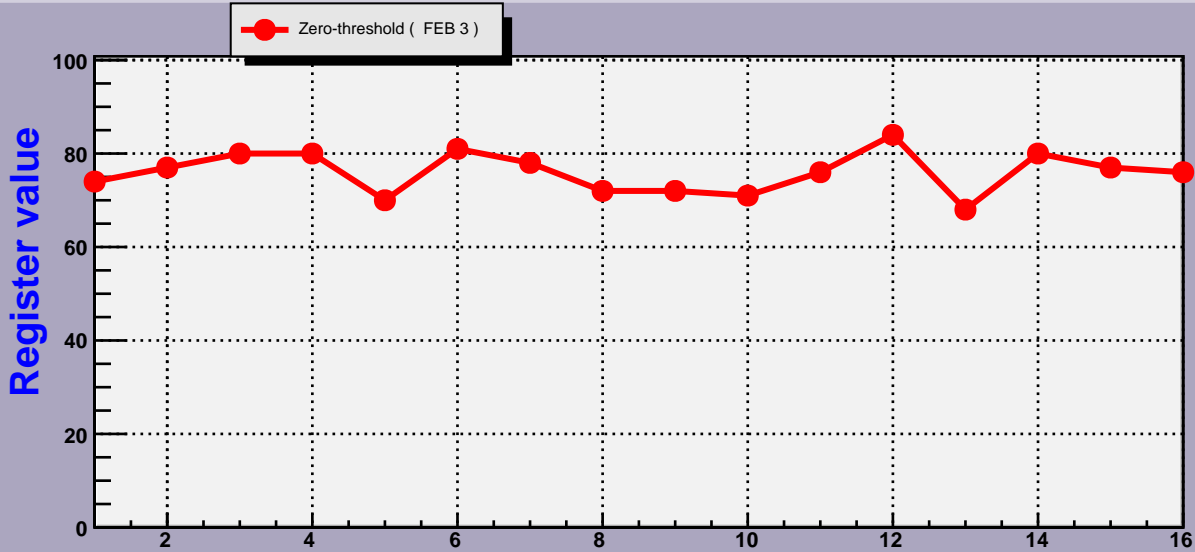

Threshold Scan Results for M3R4-195. Plots. FEB 3

2007- 1-23 23:46:31

2007- 1-23 23:46:31

Channels

2007- 1-23 23:46:31