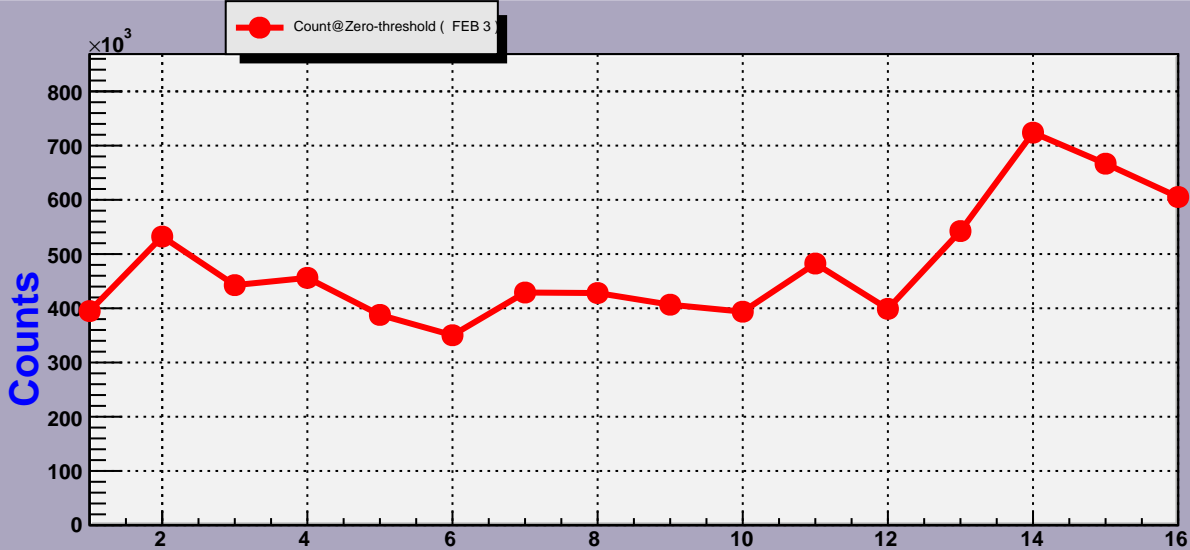

Threshold Scan Results for M3R4-195. Plots. FEB 3

2007- 1-23 23:46:31

2007- 1-23 23:46:31

Channels

2007- 1-23 23:46:31