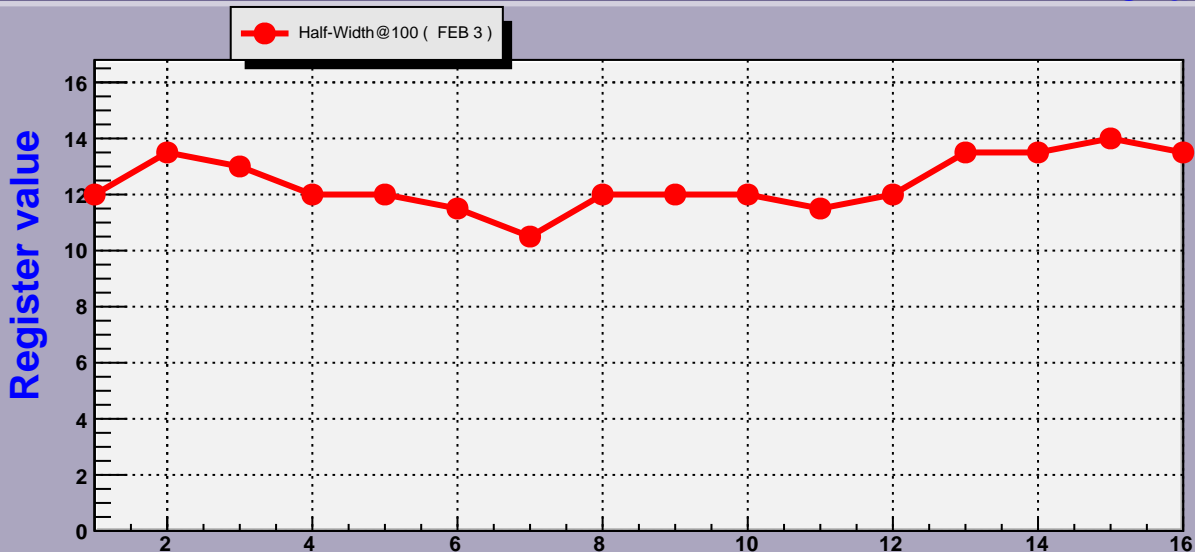

Threshold Scan Results for M3R4-195. Plots. FEB 3

2007- 1-23 23:46:31

2007- 1-23 23:46:31

Channels

2007- 1-23 23:46:31