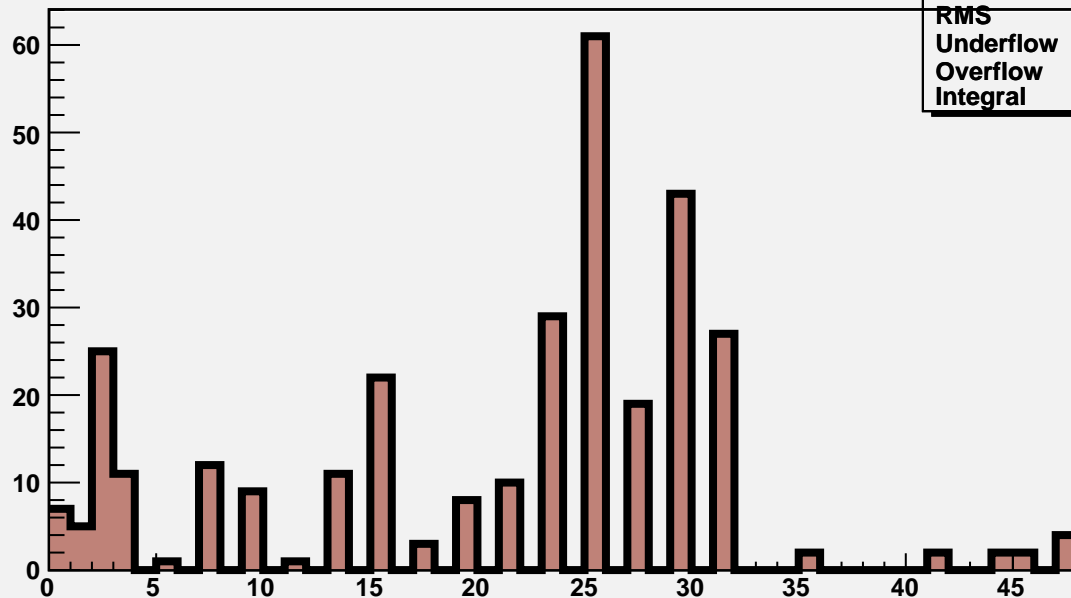

M3R4-195. HV OFF. Noise count at Thr=12fC and Thr=12fC.

M3R4-195. 0_0_0_0

M3R4-195.Run32.InterScan5

Mean	20.45
RMS	10.75
Underflow	0
Overflow	0
Integral	316

M3R4-195. 0_0_0_0

M3R4-195.Run32.InterScan5

Mean	20.45
RMS	10.75
Underflow	0
Overflow	0
Integral	316