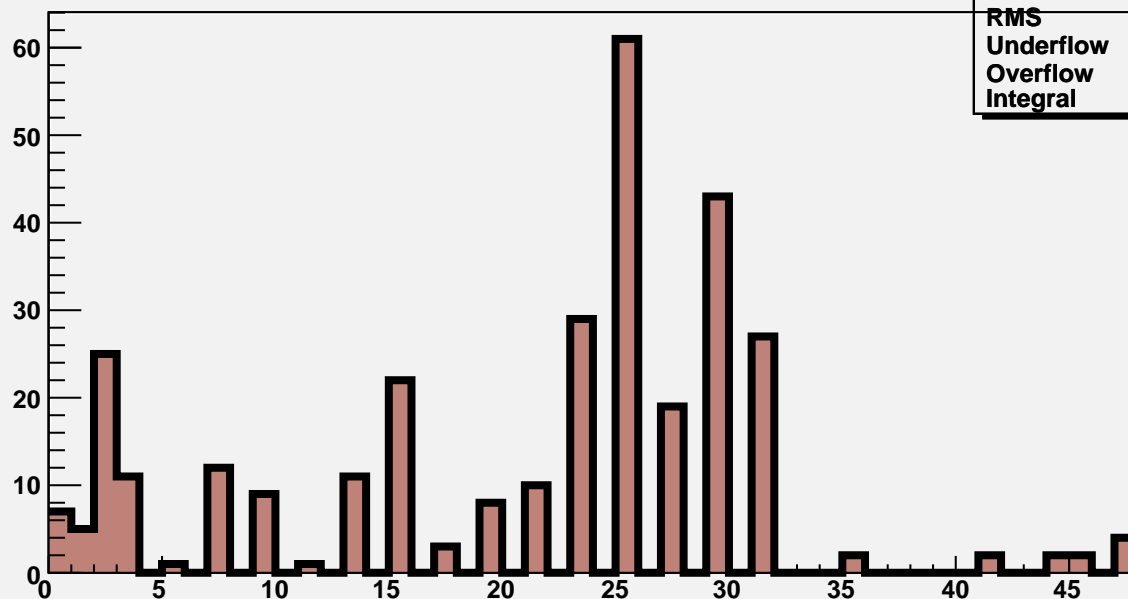

M3R4-195. HV OFF. Noise count at Thr=12fC and Thr=12fC.

M3R4-195. 0_0_0_0

M3R4-195.Run32.InterScan5

Mean	20.45
RMS	10.75
Underflow	0
Overflow	0
Integral	316

M3R4-195. 0_0_0_0

M3R4-195.Run32.InterScan5

Mean	20.45
RMS	10.75
Underflow	0
Overflow	0
Integral	316