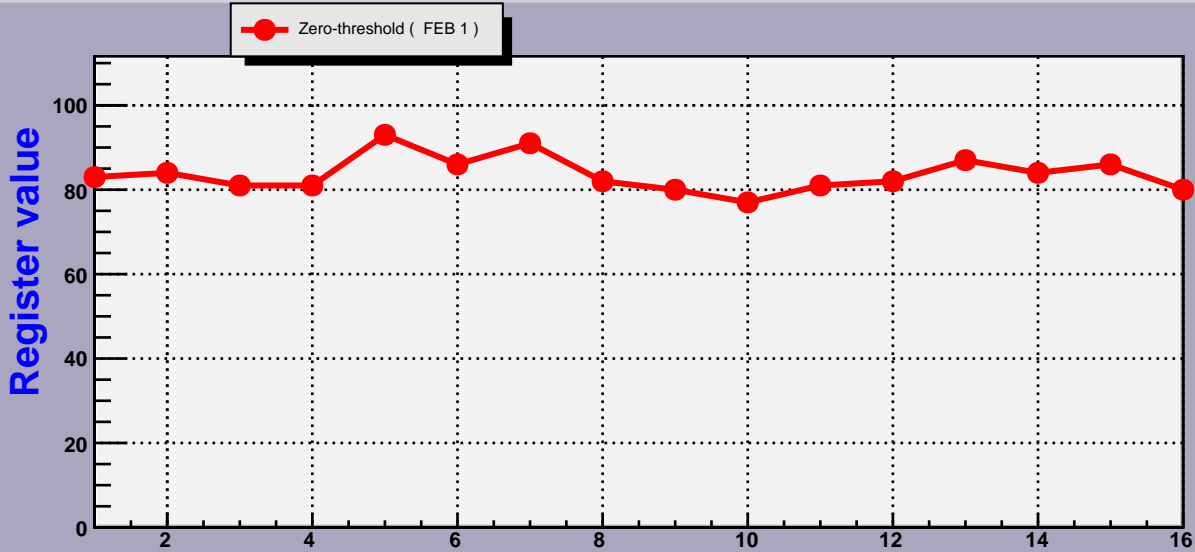

# Threshold Scan Results for M3R4-194. Plots. FEB 1

2007- 1-23 23:33:37

2007- 1-23 23:33:37

Channels

2007- 1-23 23:33:37