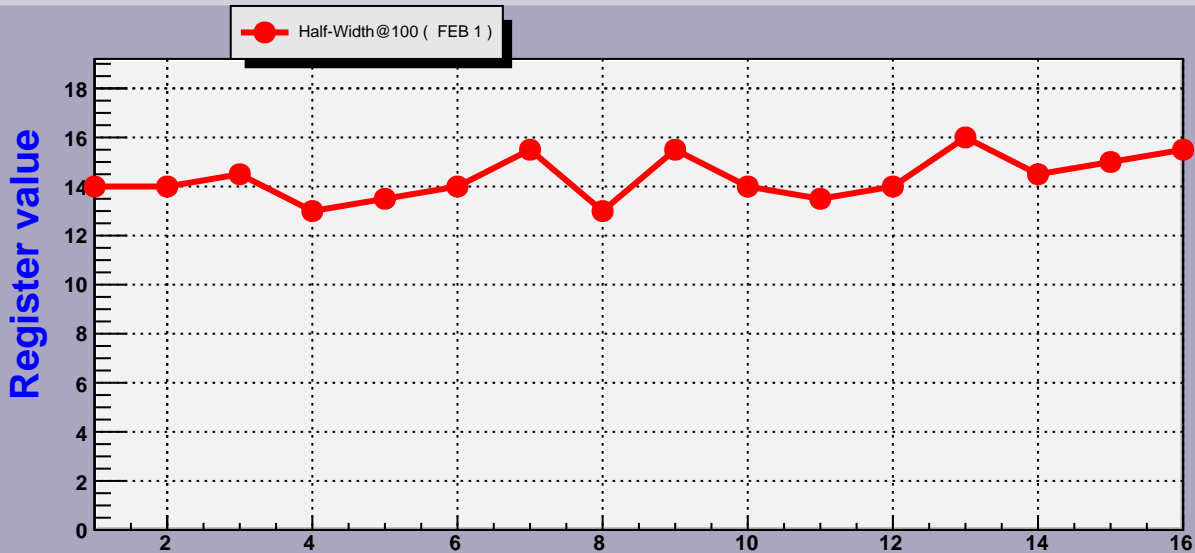

# Threshold Scan Results for M3R4-194. Plots. FEB 1

2007- 1-23 23:33:37

2007- 1-23 23:33:37

Channels

2007- 1-23 23:33:37