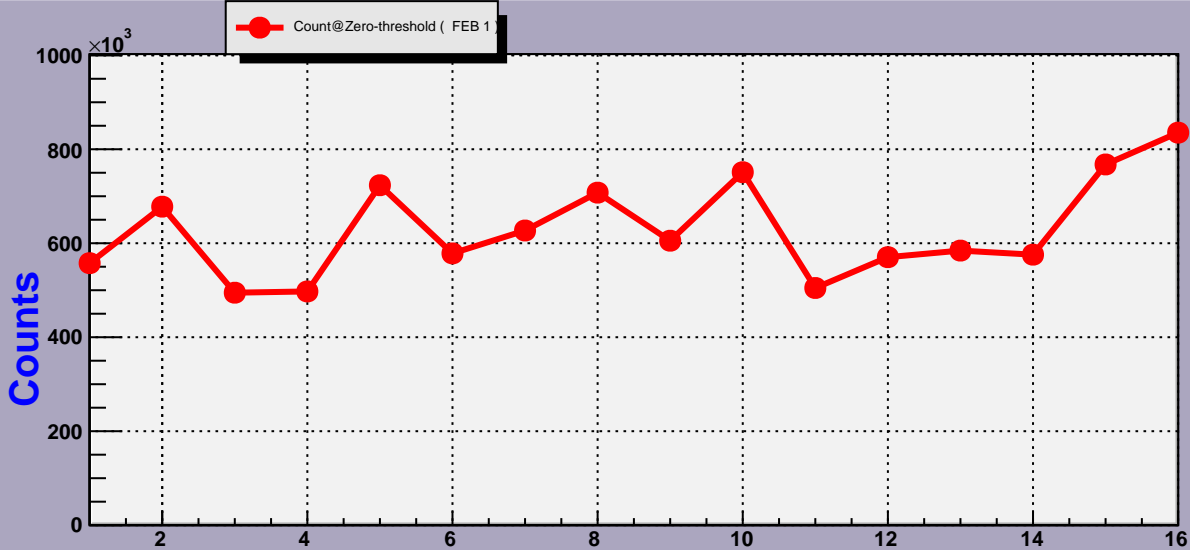

# Threshold Scan Results for M3R4-194. Plots. FEB 1

2007- 1-23 23:33:37

2007- 1-23 23:33:37

Channels

2007- 1-23 23:33:37