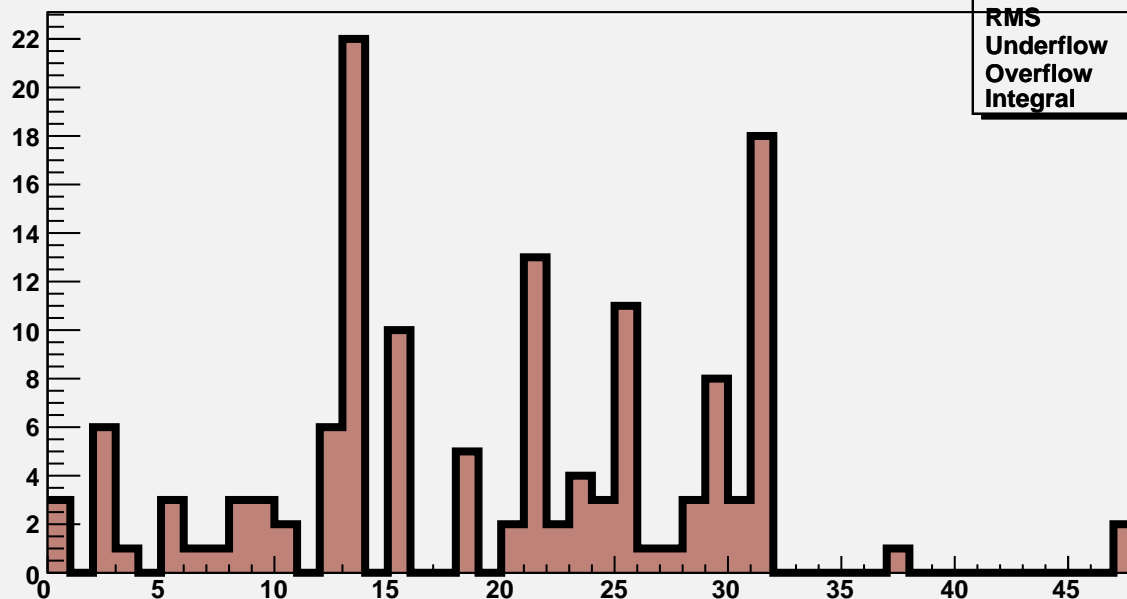

# M3R4-194. HV OFF. Noise count at Thr=12fC and Thr=12fC.

M3R4-194. 0\_0\_0\_0

M3R4-194.Run32.InterScan5

Mean	19.25
RMS	9.575
Underflow	0
Overflow	0
Integral	138

M3R4-194. 0\_0\_0\_0

M3R4-194.Run32.InterScan5

Mean	19.25
RMS	9.575
Underflow	0
Overflow	0
Integral	138