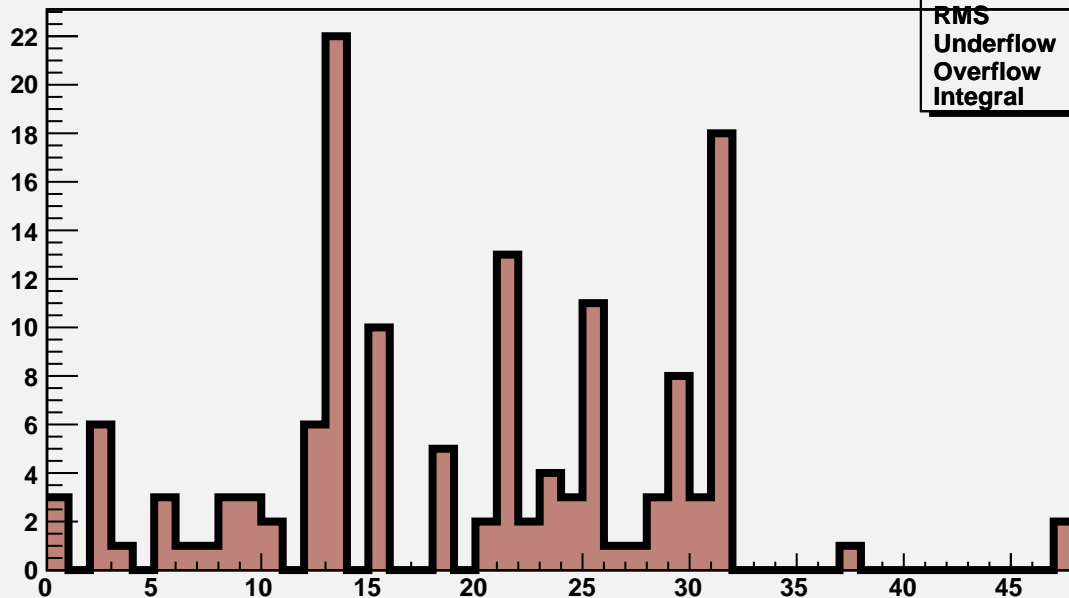

# M3R4-194. HV OFF. Noise count at Thr=12fC and Thr=12fC.

M3R4-194. 0\_0\_0\_0

M3R4-194.Run32.InterScan5

Mean	19.25
RMS	9.575
Underflow	0
Overflow	0
Integral	138

M3R4-194. 0\_0\_0\_0

M3R4-194.Run32.InterScan5

Mean	19.25
RMS	9.575
Underflow	0
Overflow	0
Integral	138