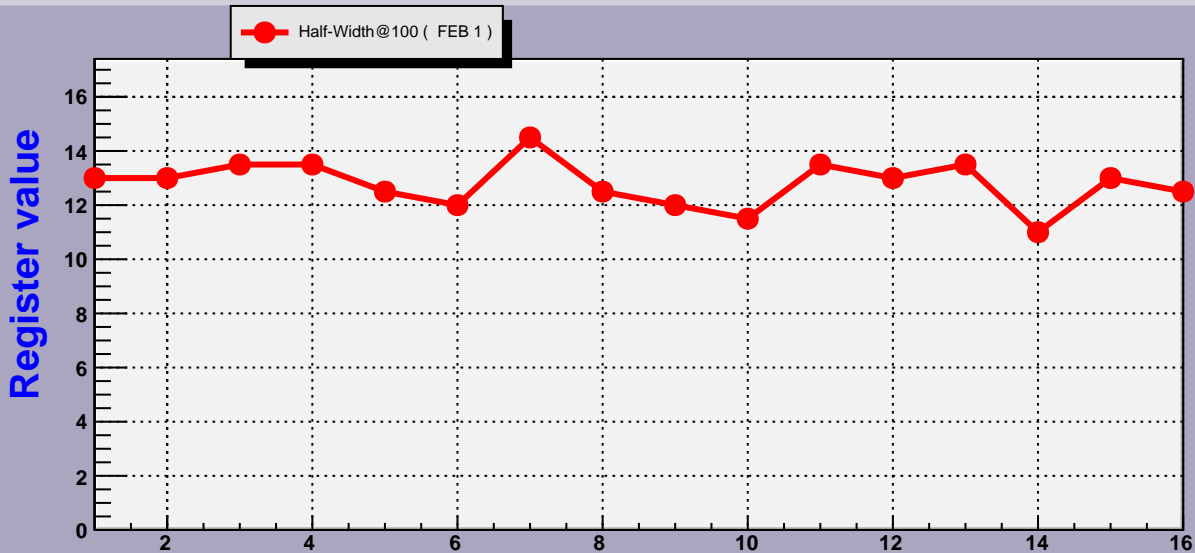

Threshold Scan Results for M3R4-193. Plots. FEB 1

2007- 1-23 23:59:24

2007- 1-23 23:59:24

Channels

2007- 1-23 23:59:24