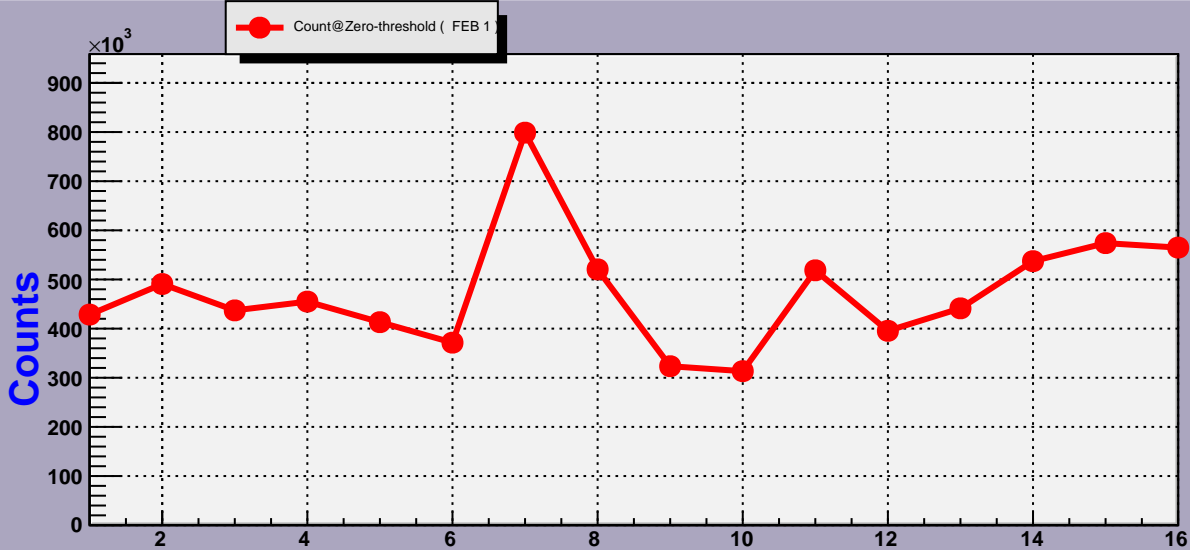

Threshold Scan Results for M3R4-193. Plots. FEB 1

2007- 1-23 23:59:24

2007- 1-23 23:59:24

Channels

2007- 1-23 23:59:24