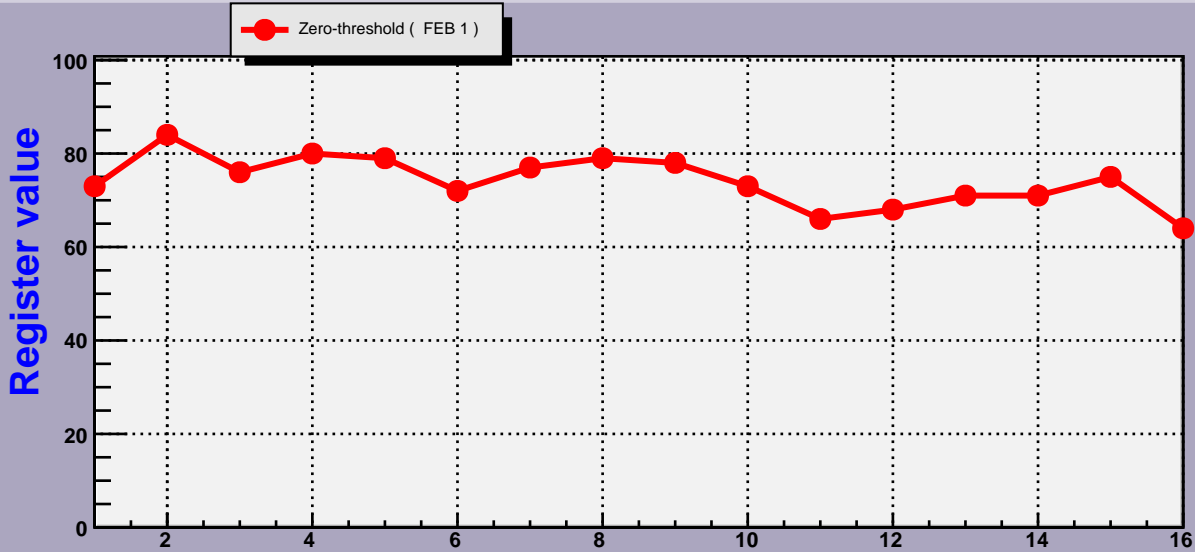

Threshold Scan Results for M3R4-193. Plots. FEB 1

2007- 1-23 23:59:24

2007- 1-23 23:59:24

Channels

2007- 1-23 23:59:24