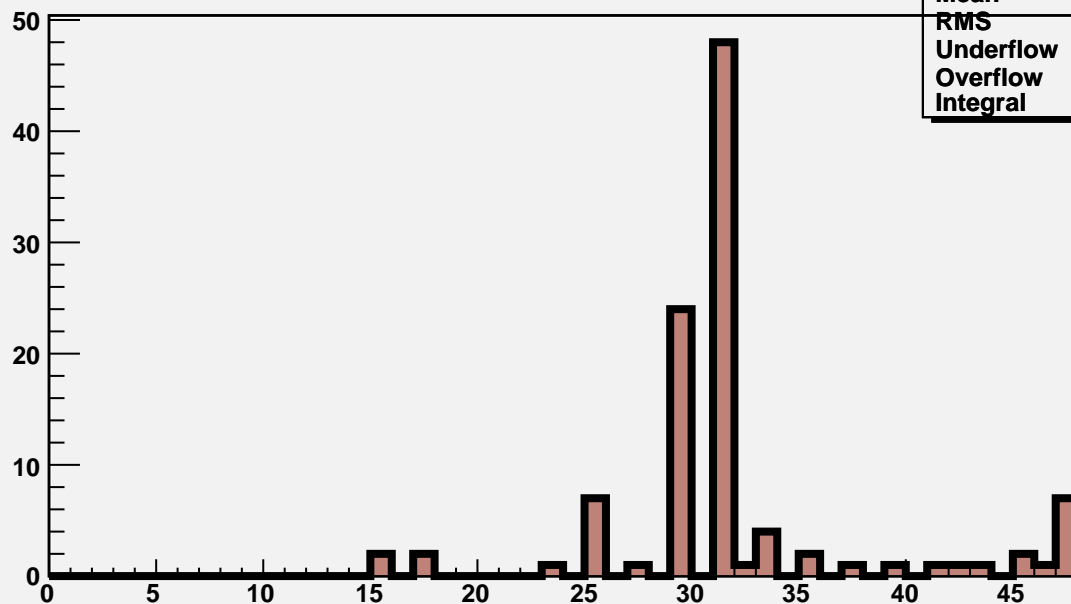

M3R4-193. HV OFF. Noise count at Thr=12fC and Thr=12fC.

M3R4-193. 0_0_0_0

M3R4-193.Run32.InterScan5

Mean	31.53
RMS	6.284
Underflow	0
Overflow	0
Integral	107

M3R4-193. 0_0_0_0

M3R4-193.Run32.InterScan5

Mean	31.53
RMS	6.284
Underflow	0
Overflow	0
Integral	107