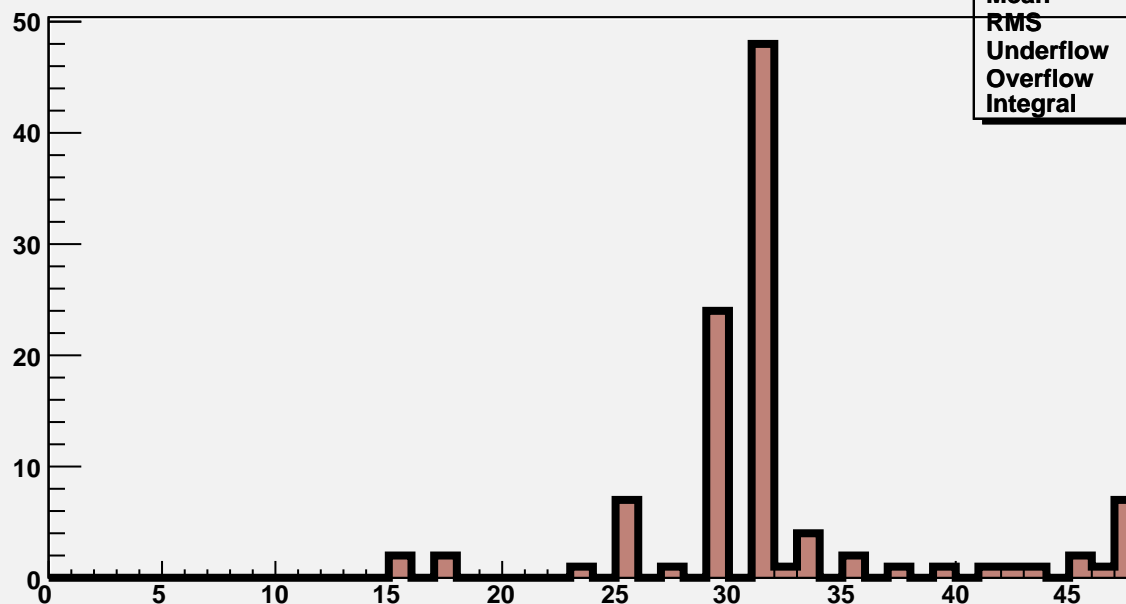

M3R4-193. HV OFF. Noise count at Thr=12fC and Thr=12fC.

M3R4-193. 0_0_0_0

M3R4-193.Run32.InterScan5

Mean	31.53
RMS	6.284
Underflow	0
Overflow	0
Integral	107

M3R4-193. 0_0_0_0

M3R4-193.Run32.InterScan5

Mean	31.53
RMS	6.284
Underflow	0
Overflow	0
Integral	107