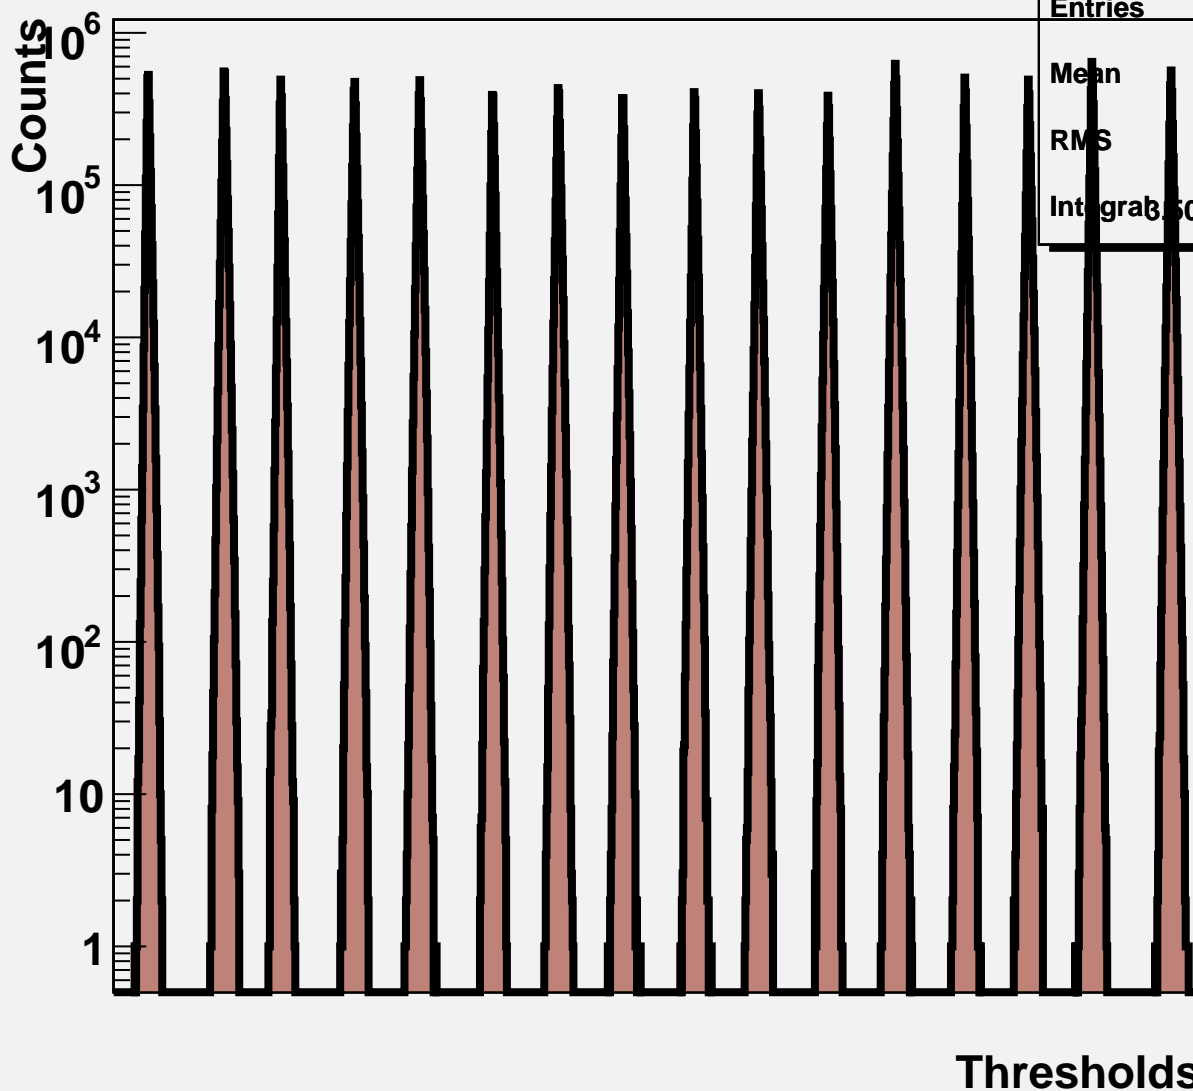

### Noise counts vx Thresholds

ELMB14\_I2C0\_DLG02

Entries 1456

Mean 740.2

RMS 438.7

Integrals 502e+007