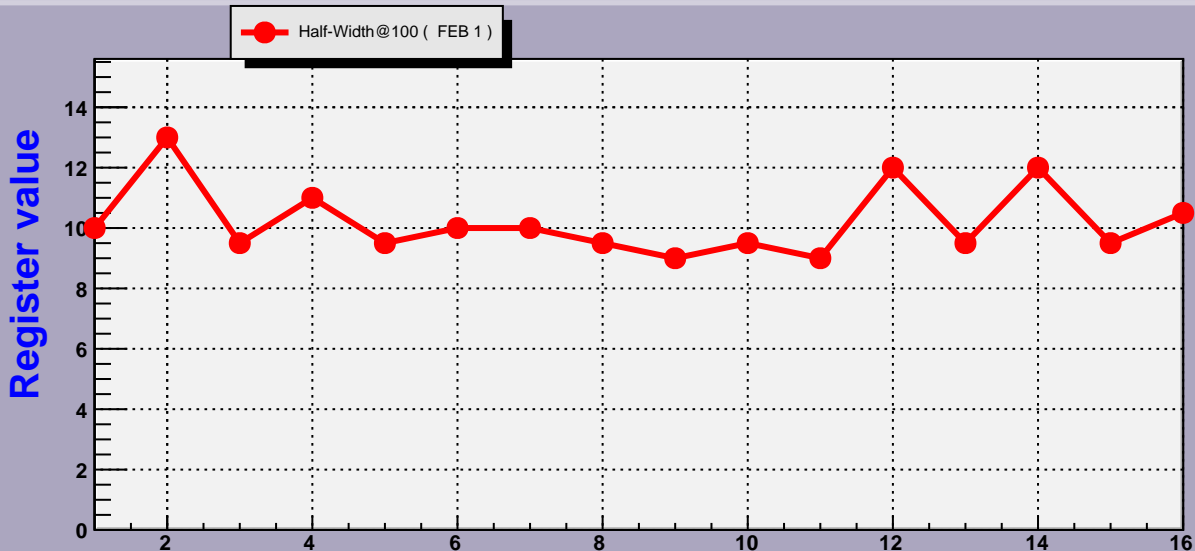

Threshold Scan Results for M3R4-190. Plots. FEB 1

2007- 1-19 2:55:44

2007- 1-19 2:55:44

Channels

2007- 1-19 2:55:44