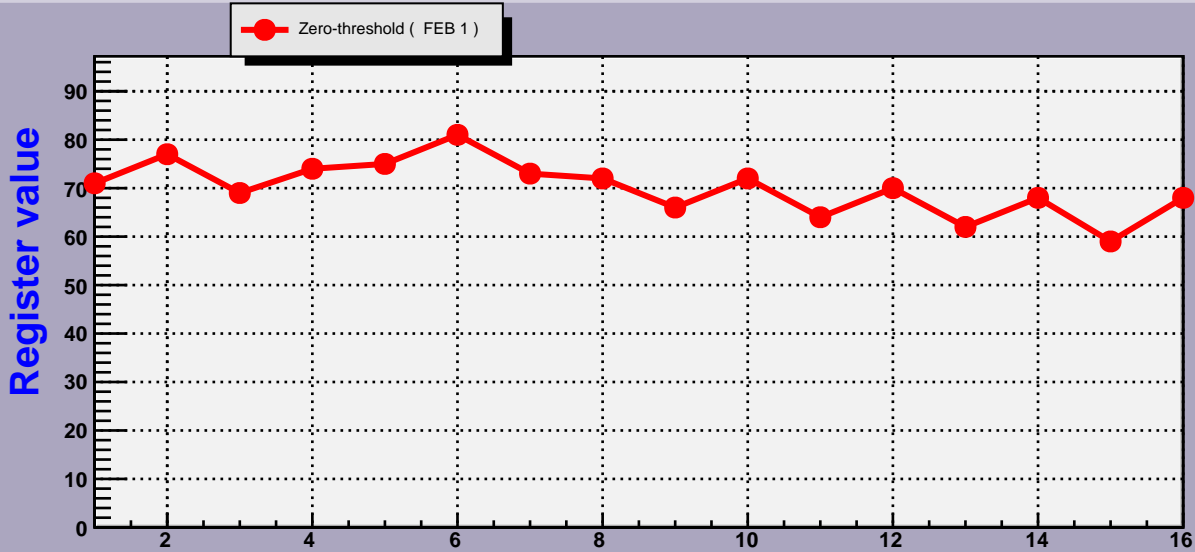

Threshold Scan Results for M3R4-190. Plots. FEB 1

2007- 1-19 2:55:44

2007- 1-19 2:55:44

Channels

2007- 1-19 2:55:44