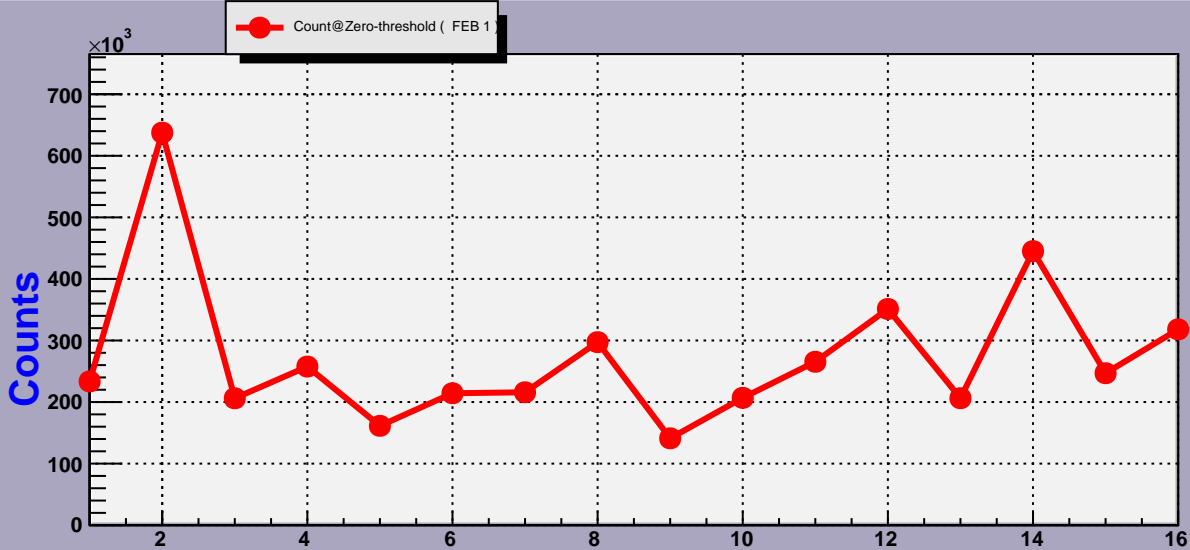

Threshold Scan Results for M3R4-190. Plots. FEB 1

2007- 1-19 2:55:44

2007- 1-19 2:55:44

Channels

2007- 1-19 2:55:44