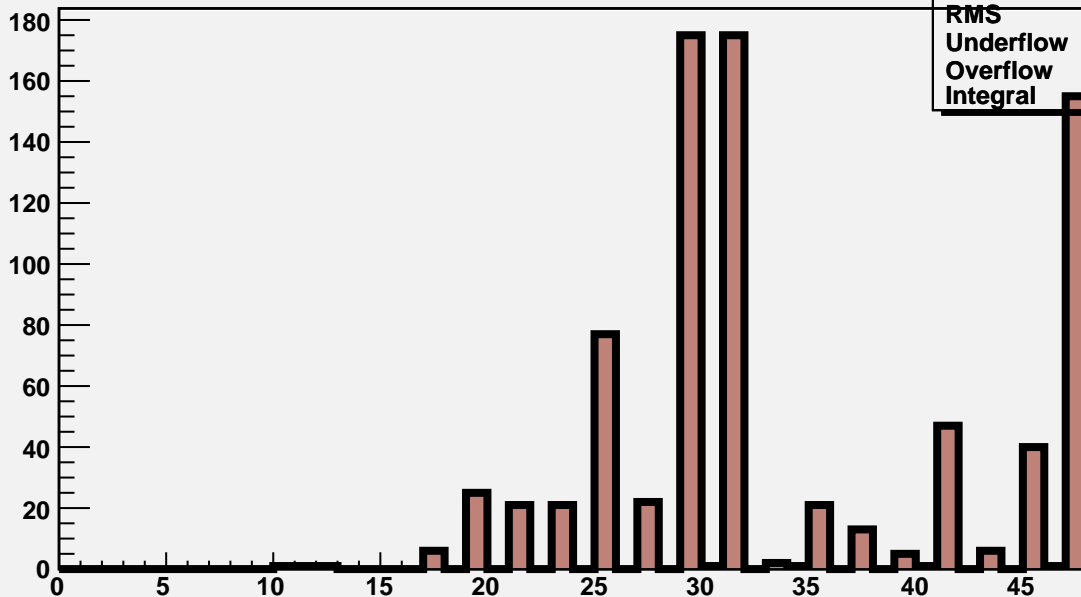

M3R4-186. HV OFF. Noise count at Thr=12 fC and Thr=12 fC.

M3R4-186. 0_0_0_0

M3R4-186.Run16.InterScan3

| | |
|-----------|-------|
| Mean | 33.56 |
| RMS | 8.736 |
| Underflow | 0 |
| Overflow | 0 |
| Integral | 818 |