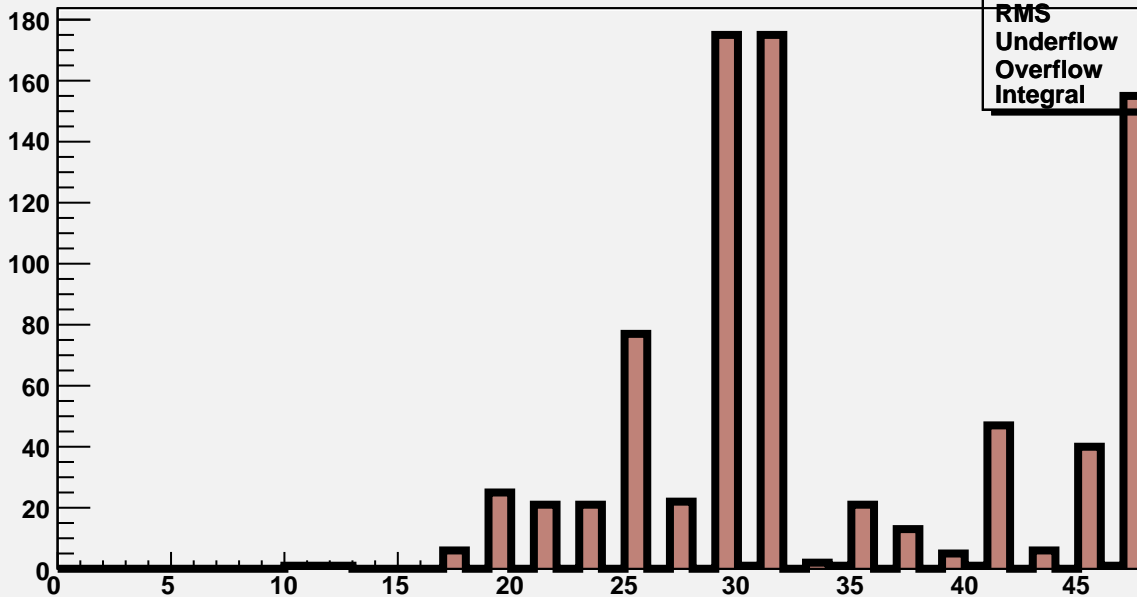

M3R4-186.Run16.InterScan3

Mean	33.56
RMS	8.736
Underflow	0
Overflow	0
Integral	818