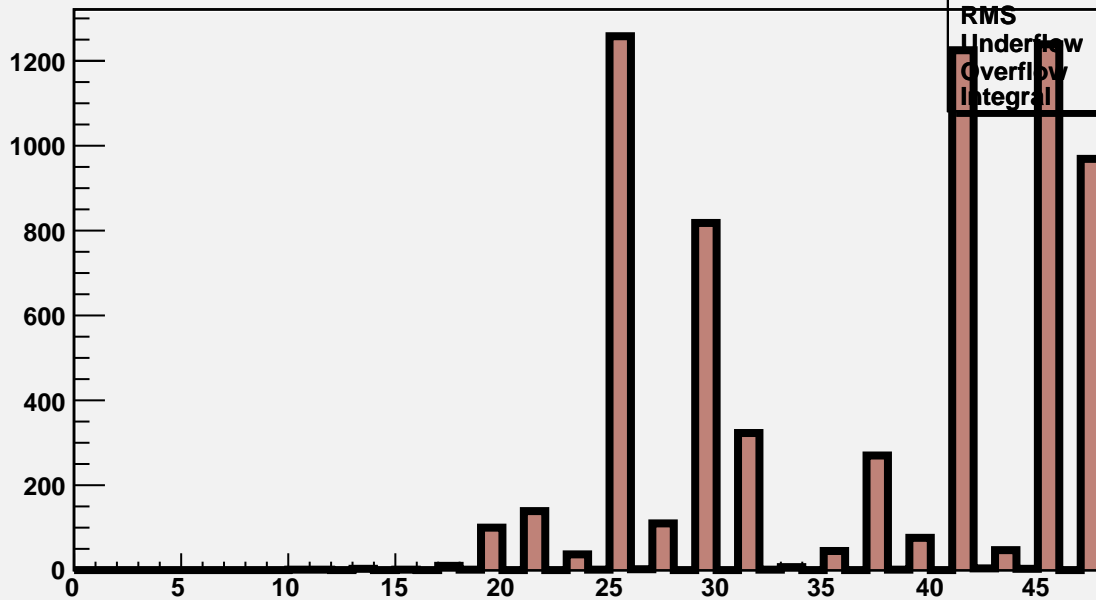

M3R4-181. HV OFF. Noise count at Thr=12fC and Thr=12fC.

M3R4-181. 0_0_0_0

M3R4-181. 0_0_0_0