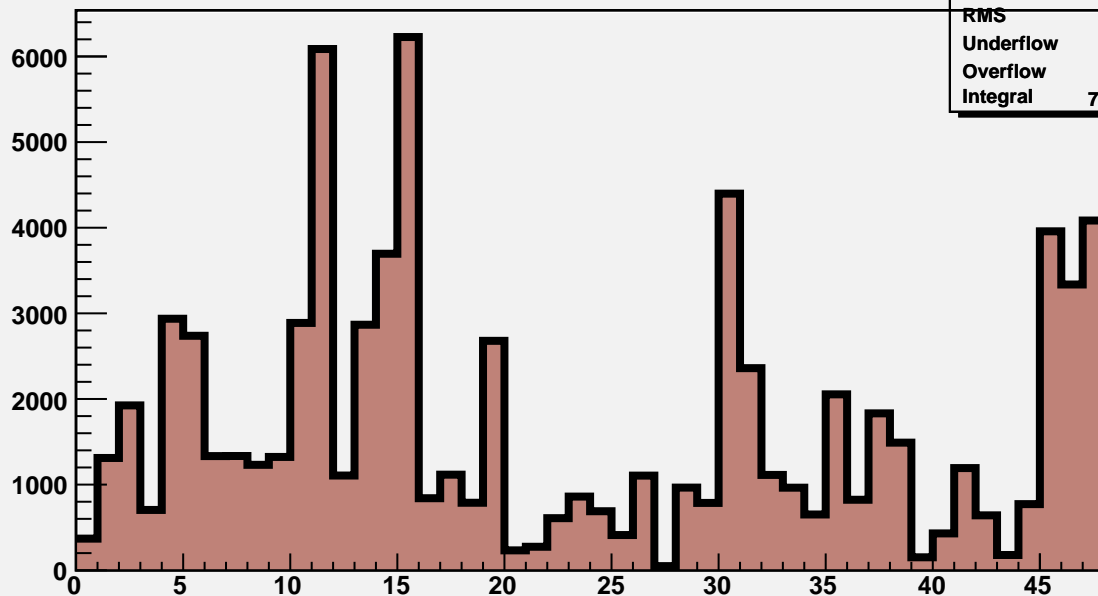

M3R4-179. HV OFF. Noise count at Thr=8.5fC and Thr=10fC.

M3R4-179. 0_0_0_0

M3R4-179.Run253.InterScan31

Mean	22.47
RMS	14.51
Underflow	0
Overflow	0
Integral	7.991e+004

M3R4-179. 0_0_0_0

M3R4-179.Run254.InterScan31

Mean	23.48
RMS	15.63
Underflow	0
Overflow	0
Integral	3826