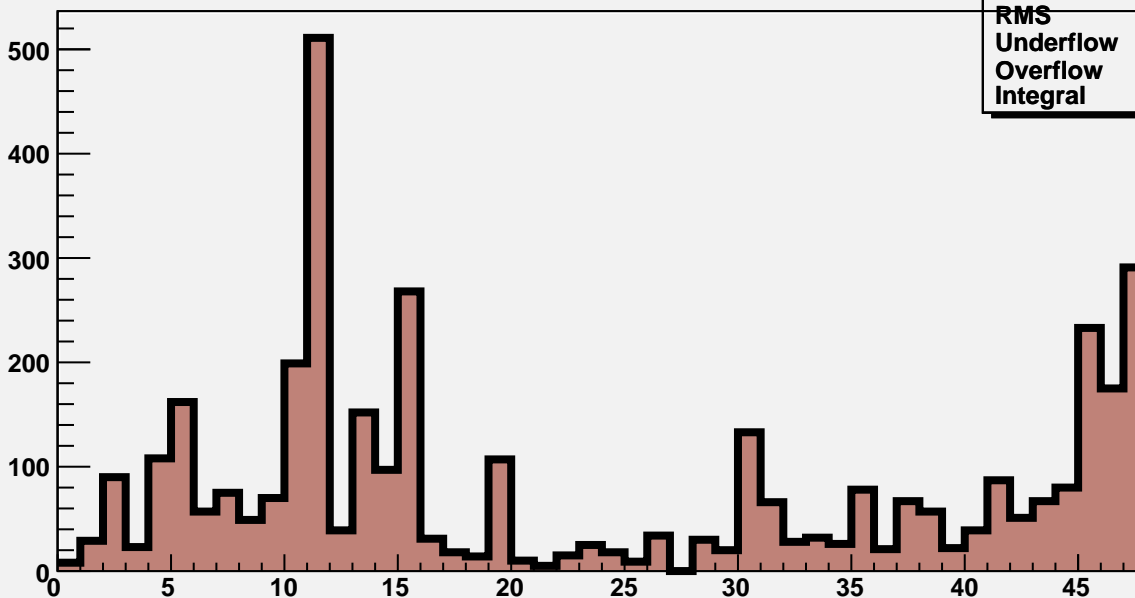

M3R4-179. HV OFF. Noise count at Thr=8.5fC and Thr=10fC.

M3R4-179. 0_0_0_0

M3R4-179.Run253.InterScan31

Mean	22.47
RMS	14.51
Underflow	0
Overflow	0
Integral	7.991e+004

M3R4-179. 0_0_0_0

M3R4-179.Run254.InterScan31

Mean	23.48
RMS	15.63
Underflow	0
Overflow	0
Integral	3826