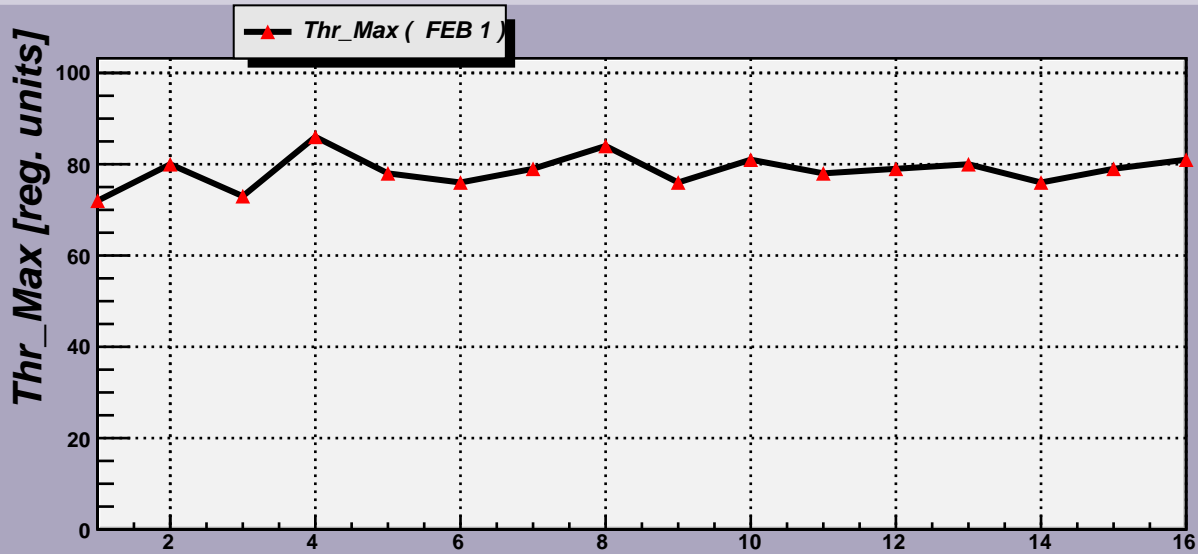

Threshold Scan Results for M3R4-176. Plots. FEB 1

2007- 6-11 2:49:14

2007- 6-11 2:49:14

Channels

2007- 6-11 2:49:14