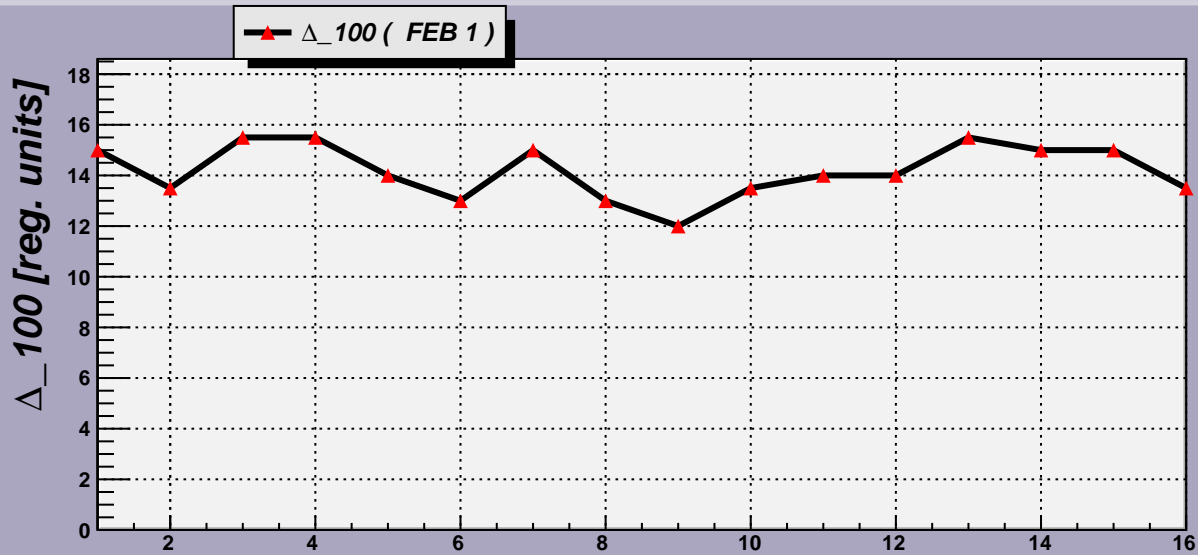

Threshold Scan Results for M3R4-176. Plots. FEB 1

2007- 6-11 2:49:14

2007- 6-11 2:49:14

Channels

2007- 6-11 2:49:14