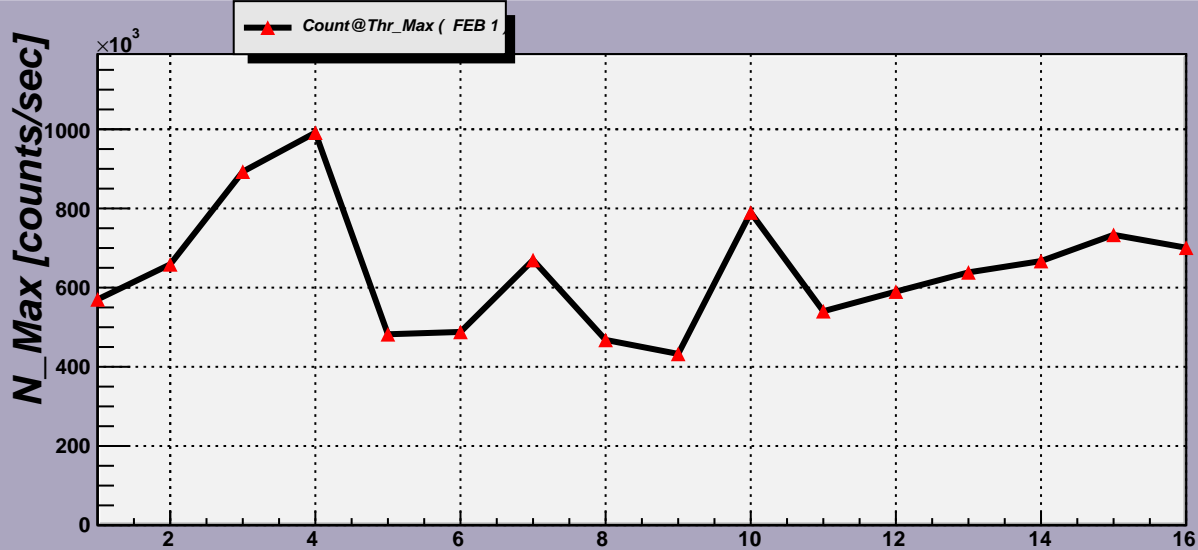

Threshold Scan Results for M3R4-176. Plots. FEB 1

2007- 6-11 2:49:14

2007- 6-11 2:49:14

Channels

2007- 6-11 2:49:14