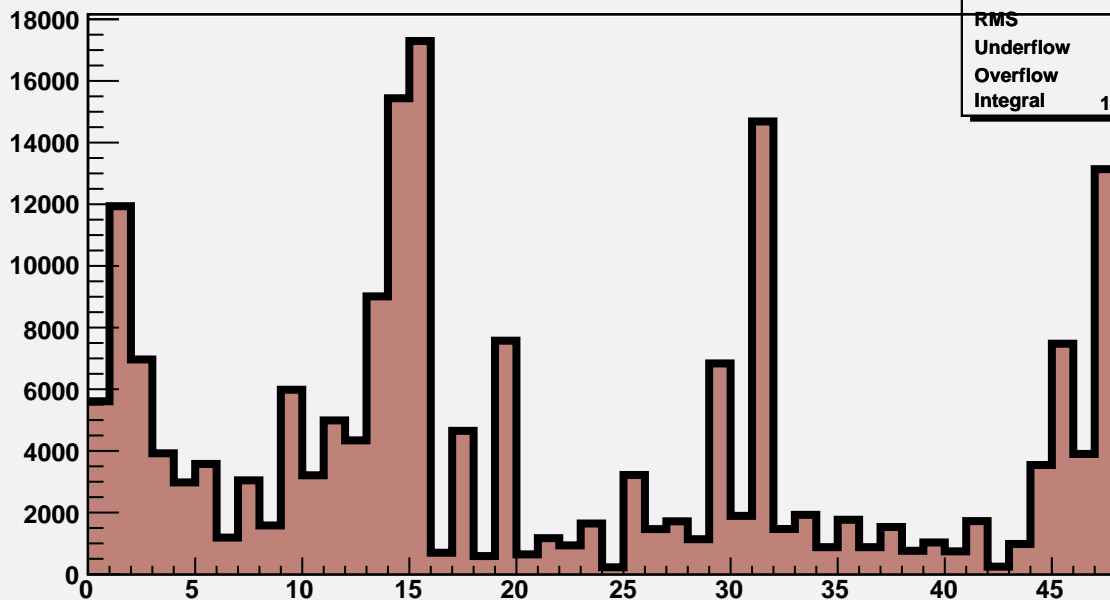

M3R4-174. HV OFF. Noise count at Thr=8.5fC and Thr=10fC.

M3R4-174. 0_0_0_0

M3R4-174.Run234.InterScan28

Mean	20.55
RMS	14.7
Underflow	0
Overflow	0
Integral	1.921e+005

M3R4-174. 0_0_0_0

M3R4-174.Run235.InterScan28

Mean	20.27
RMS	15.23
Underflow	0
Overflow	0
Integral	9835