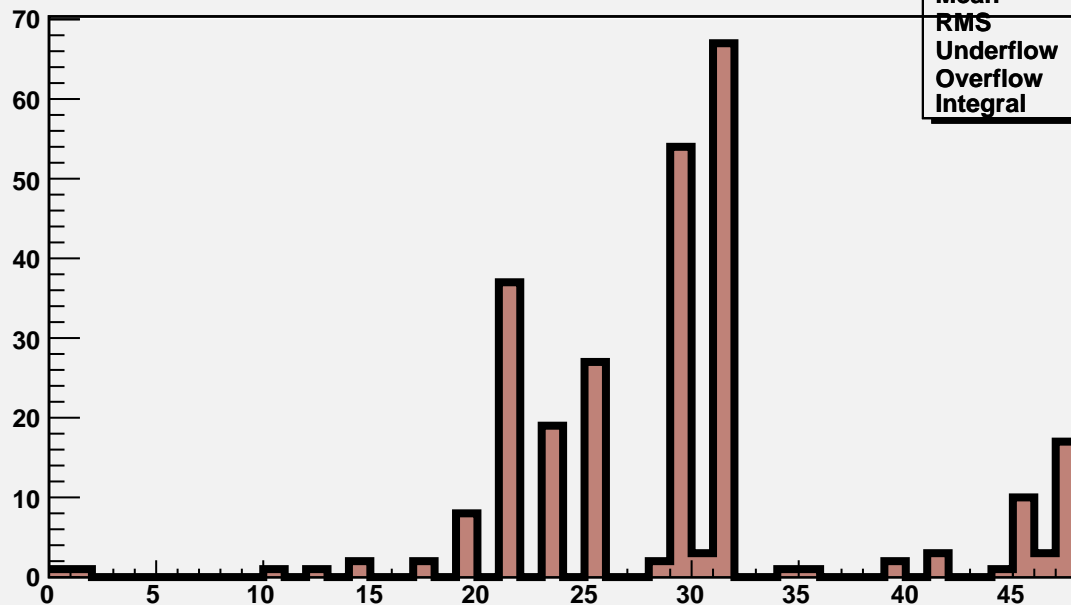

M3R4-170. HV OFF. Noise count at Thr=12fC and Thr=12fC.

M3R4-170. 0_0_0_0

M3R4-170. 0_0_0_0