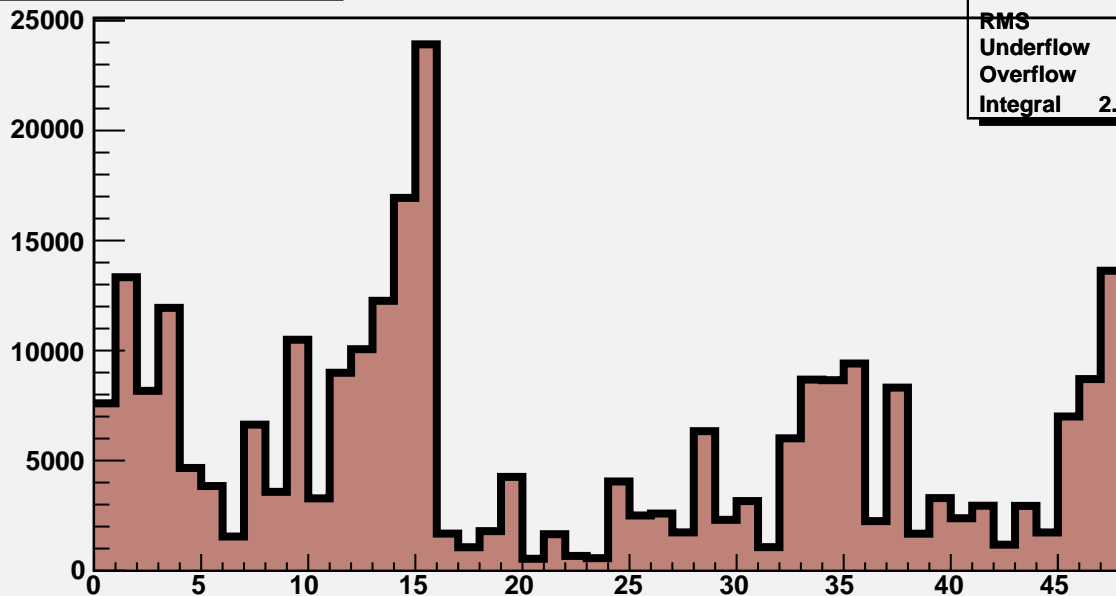

M3R4-168. HV OFF. Noise count at Thr=8.5fC and Thr=10fC.

M3R4-168. 0_0_0_0

M3R4-168.Run215.InterScan26

Mean	20.86
RMS	14.9
Underflow	0
Overflow	0
Integral	2.72e+005

M3R4-168. 0_0_0_0

M3R4-168.Run216.InterScan26

Mean	18.45
RMS	14.42
Underflow	0
Overflow	0
Integral	1.632e+004