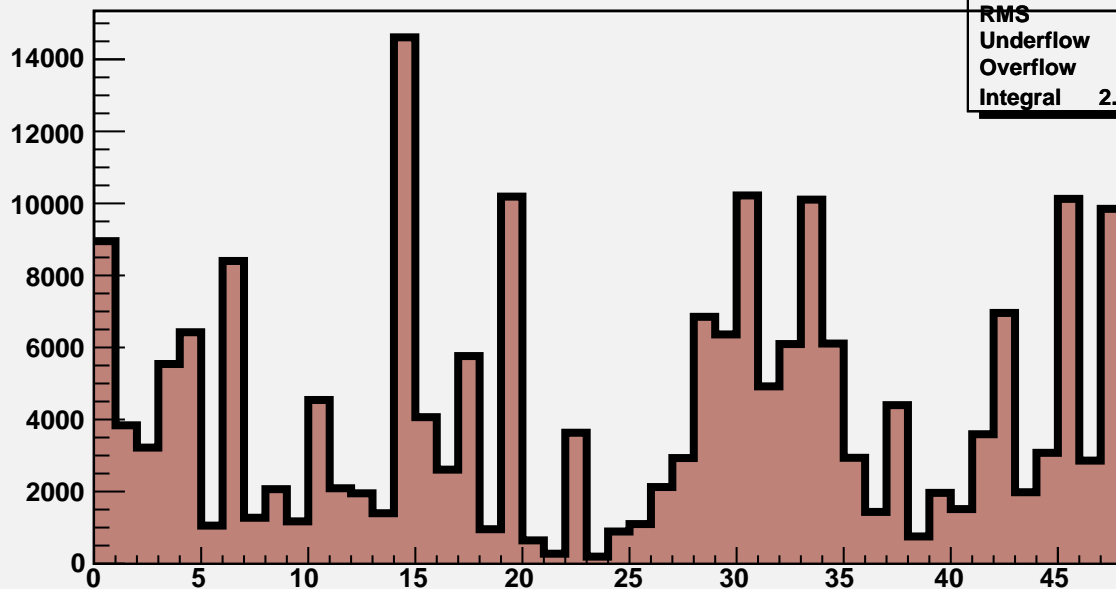

M3R4-165. HV OFF. Noise count at Thr=8.5fC and Thr=10fC.

M3R4-165. 0_0_0_0

M3R4-165.Run206.InterScan25

Mean	24.12
RMS	14.62
Underflow	0
Overflow	0
Integral	2.04e+005

M3R4-165. 0_0_0_0

M3R4-165.Run207.InterScan25

Mean	24.25
RMS	15.18
Underflow	0
Overflow	0
Integral	.006e+004