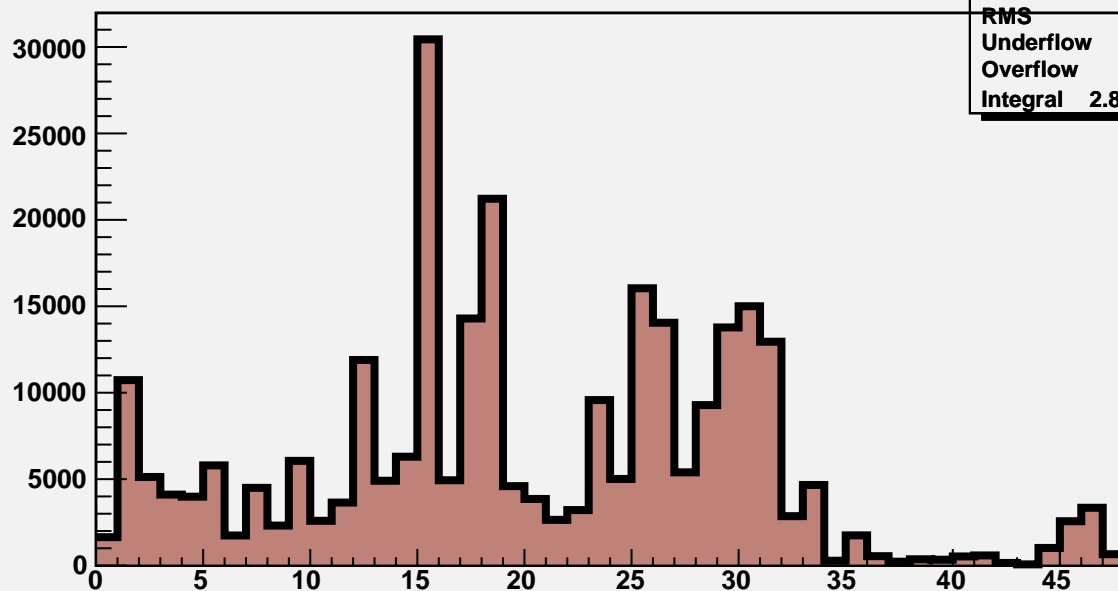

M3R4-163. HV OFF. Noise count at Thr=8.5fC and Thr=10fC.

M3R4-163. 0_0_0_0

M3R4-163.Run198.InterScan24

| | |
|-----------|------------|
| Mean | 19.67 |
| RMS | 10.05 |
| Underflow | 0 |
| Overflow | 0 |
| Integral | 2.816e+005 |

M3R4-163. 0_0_0_0

M3R4-163.Run199.InterScan24

| | |
|-----------|------------|
| Mean | 19.8 |
| RMS | 8.95 |
| Underflow | 0 |
| Overflow | 0 |
| Integral | 1.698e+004 |