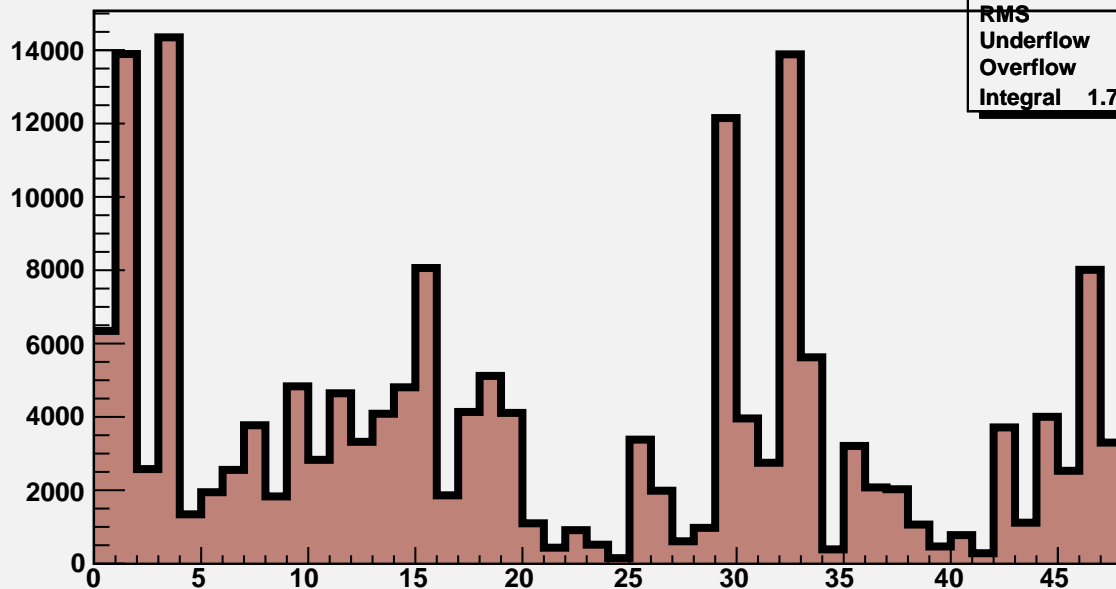

M3R4-160. HV OFF. Noise count at Thr=8.5fC and Thr=10fC.

M3R4-160. 0_0_0_0

M3R4-160.Run215.InterScan26

Mean	20.44
RMS	14.75
Underflow	0
Overflow	0
Integral	1.778e+005

M3R4-160. 0_0_0_0

M3R4-160.Run216.InterScan26

Mean	16.9
RMS	14.48
Underflow	0
Overflow	0
Integral	9676