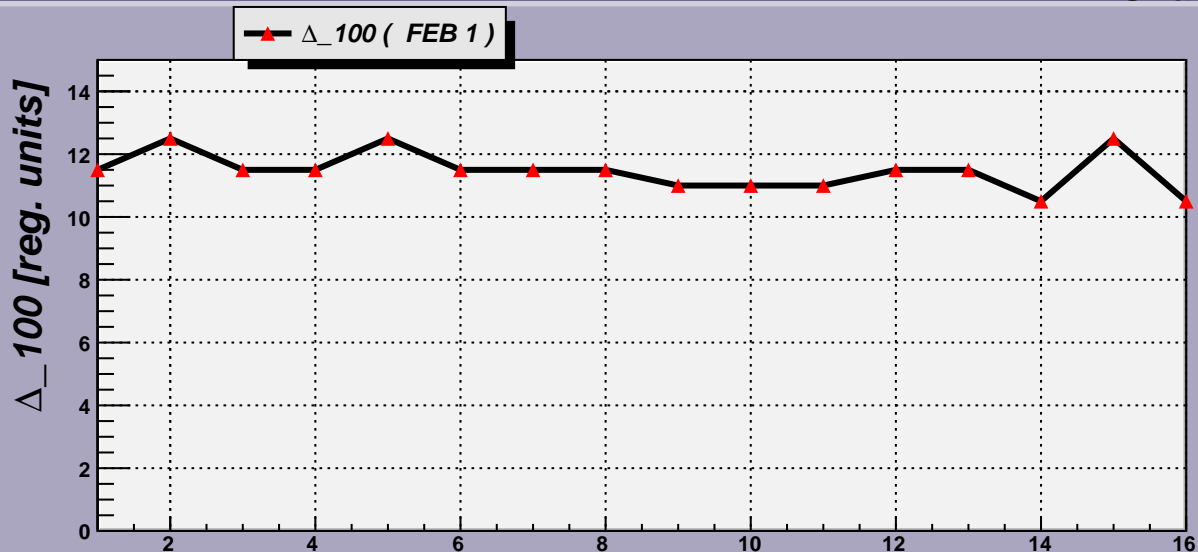

Threshold Scan Results for M3R4-157. Plots. FEB 1

2007- 6-11 2:36: 3

2007- 6-11 2:36: 3

Channels

2007- 6-11 2:36: 3