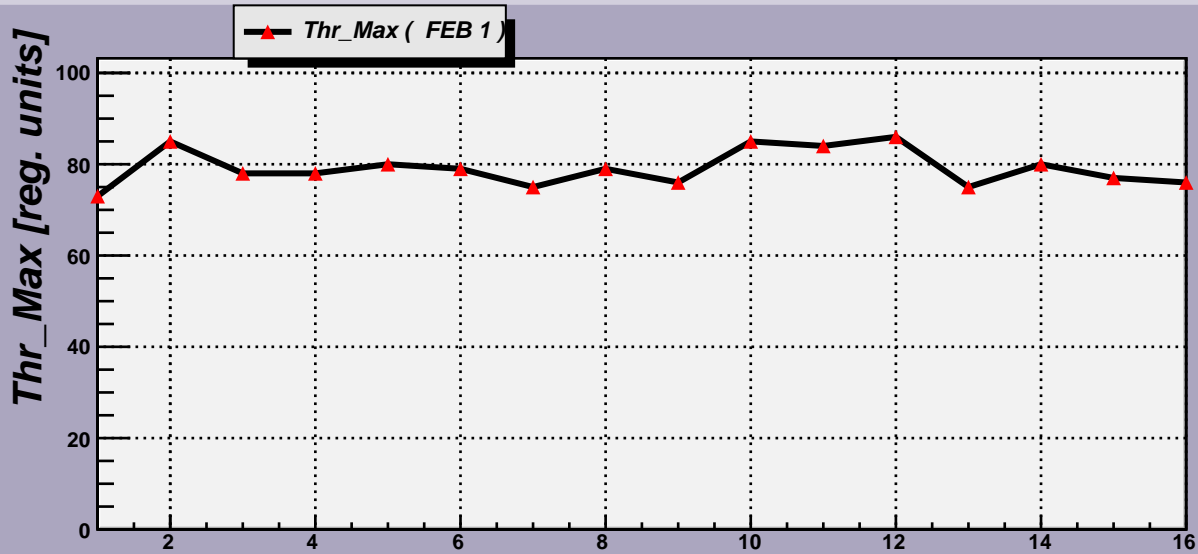

Threshold Scan Results for M3R4-157. Plots. FEB 1

2007- 6-11 2:36: 3

2007- 6-11 2:36: 3

Channels

2007- 6-11 2:36: 3