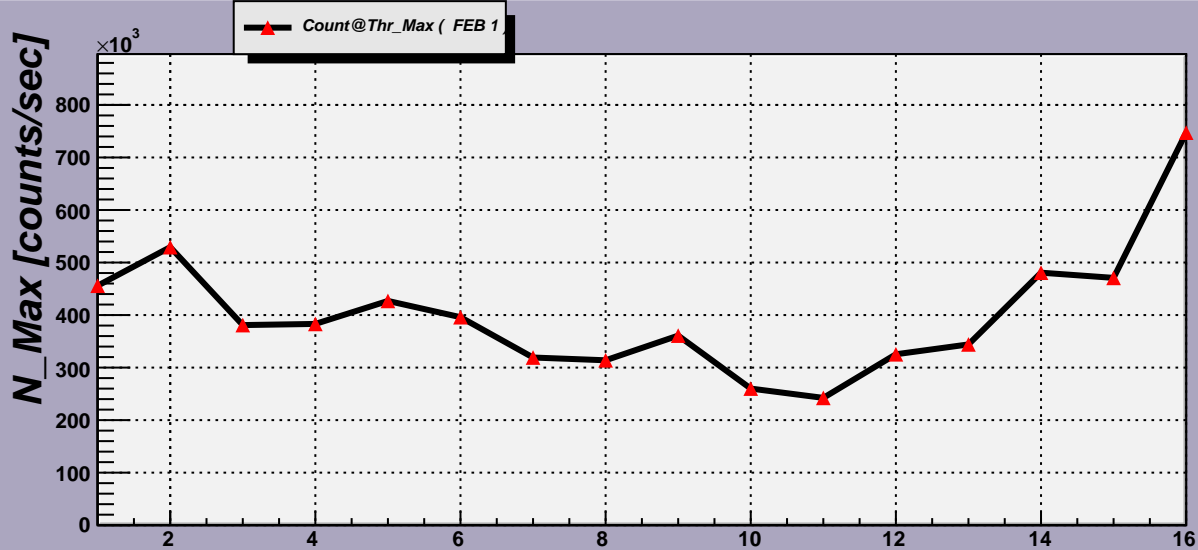

Threshold Scan Results for M3R4-157. Plots. FEB 1

2007- 6-11 2:36: 3

2007- 6-11 2:36: 3

Channels

2007- 6-11 2:36: 3