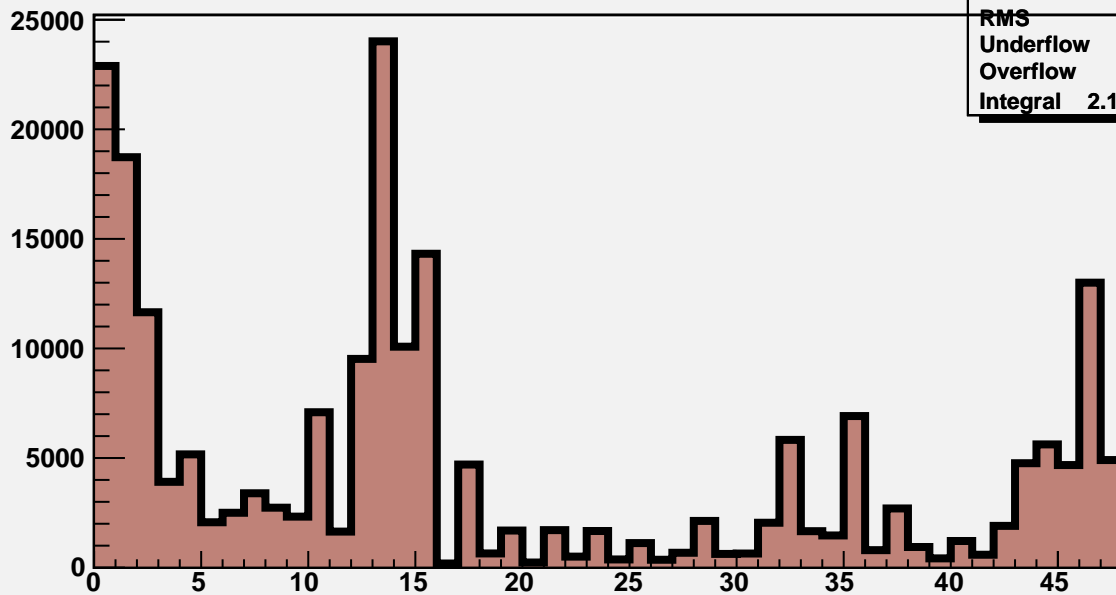

M3R4-156. HV OFF. Noise count at Thr=8.5fC and Thr=10fC.

M3R4-156. 0_0_0_0

M3R4-156.Run198.InterScan24

Mean	17.54
RMS	15.73
Underflow	0
Overflow	0
Integral	2.187e+005

M3R4-156. 0_0_0_0

M3R4-156.Run199.InterScan24

Mean	13.92
RMS	14.21
Underflow	0
Overflow	0
Integral	1.171e+004