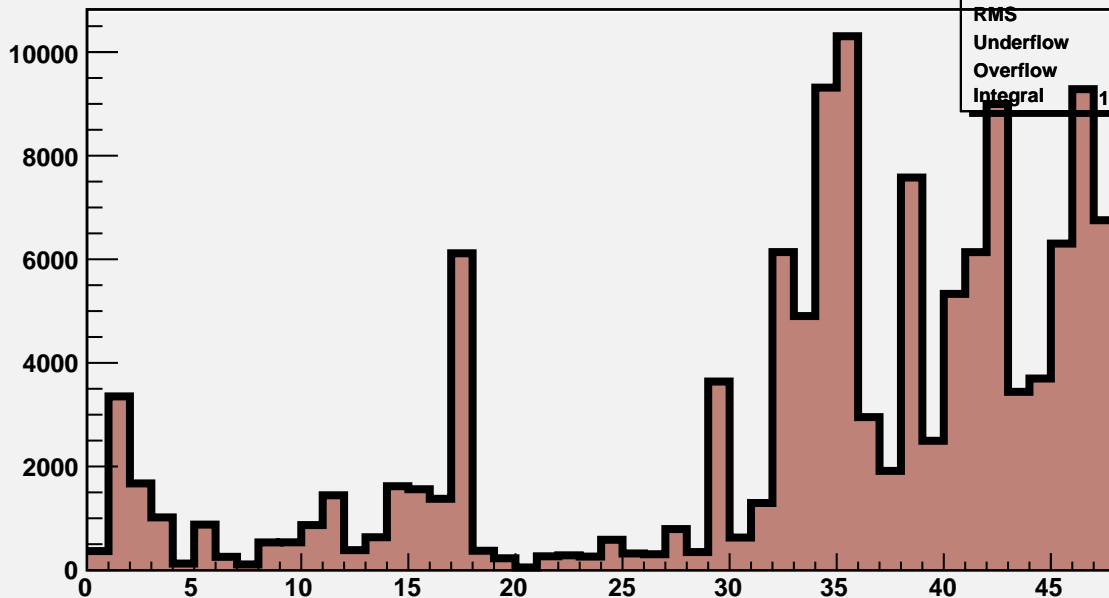

# M3R4-155. HV OFF. Noise count at Thr=8.5fC and Thr=12fC.

M3R4-155. 0\_0\_0\_0

M3R4-155.Run68.InterScan9

M3R4-155. 0\_0\_0\_0

M3R4-155.Run69.InterScan9