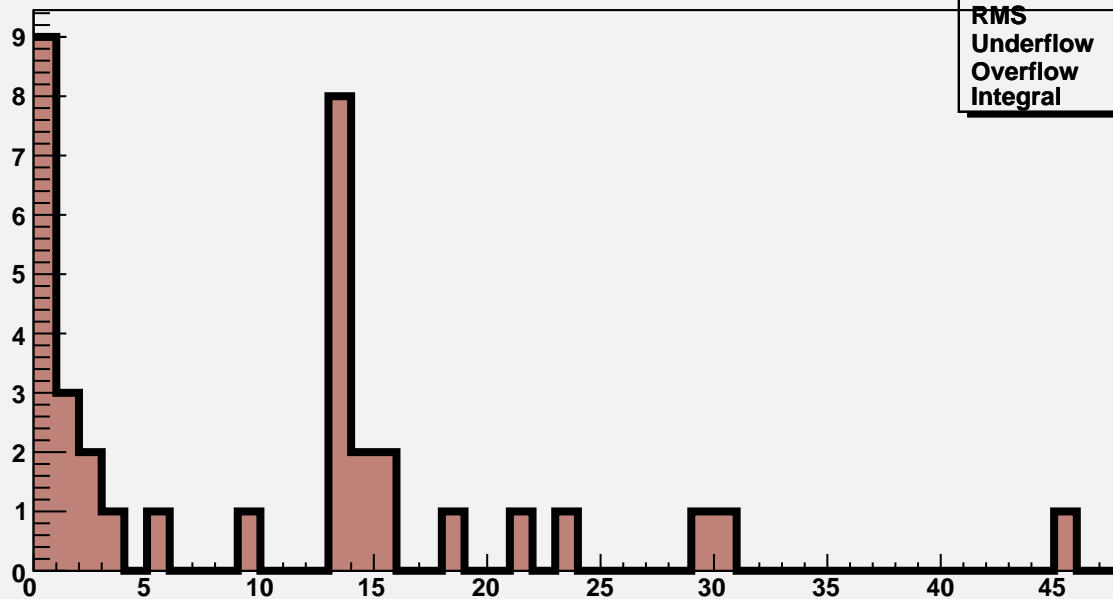

M3R4-153. HV OFF. Noise count at Thr=12fC and Thr=12fC.

M3R4-153. 0_0_0_0

M3R4-153.Run60.InterScan8

Mean	10.06
RMS	10.47
Underflow	0
Overflow	0
Integral	35

M3R4-153. 0_0_0_0

M3R4-153.Run60.InterScan8

Mean	10.06
RMS	10.47
Underflow	0
Overflow	0
Integral	35