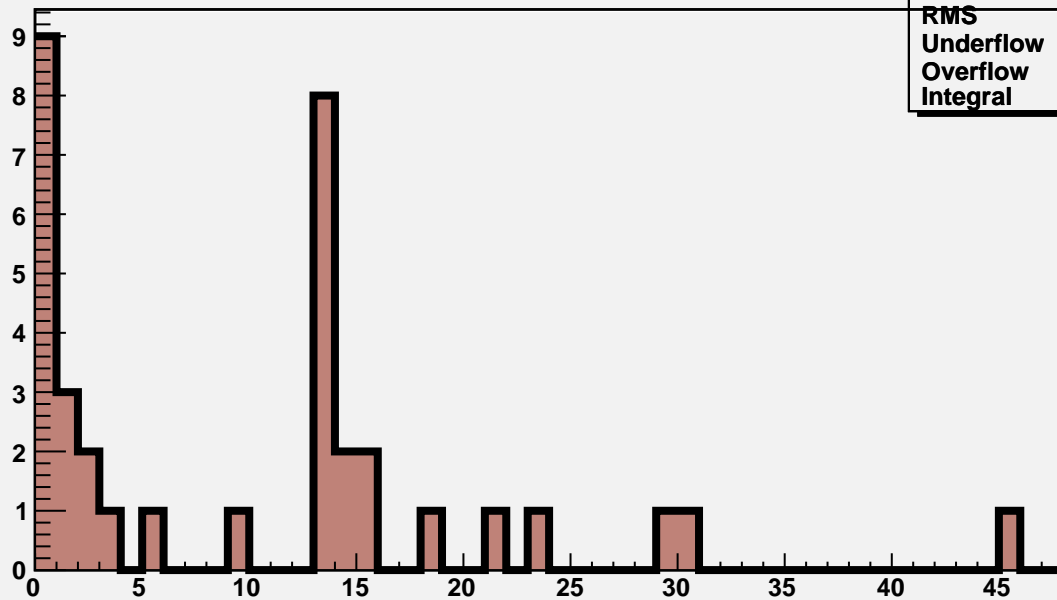

M3R4-153. HV OFF. Noise count at Thr=12fC and Thr=12fC.

M3R4-153. 0_0_0_0

M3R4-153.Run60.InterScan8

Mean	10.06
RMS	10.47
Underflow	0
Overflow	0
Integral	35

M3R4-153. 0_0_0_0

M3R4-153.Run60.InterScan8

Mean	10.06
RMS	10.47
Underflow	0
Overflow	0
Integral	35