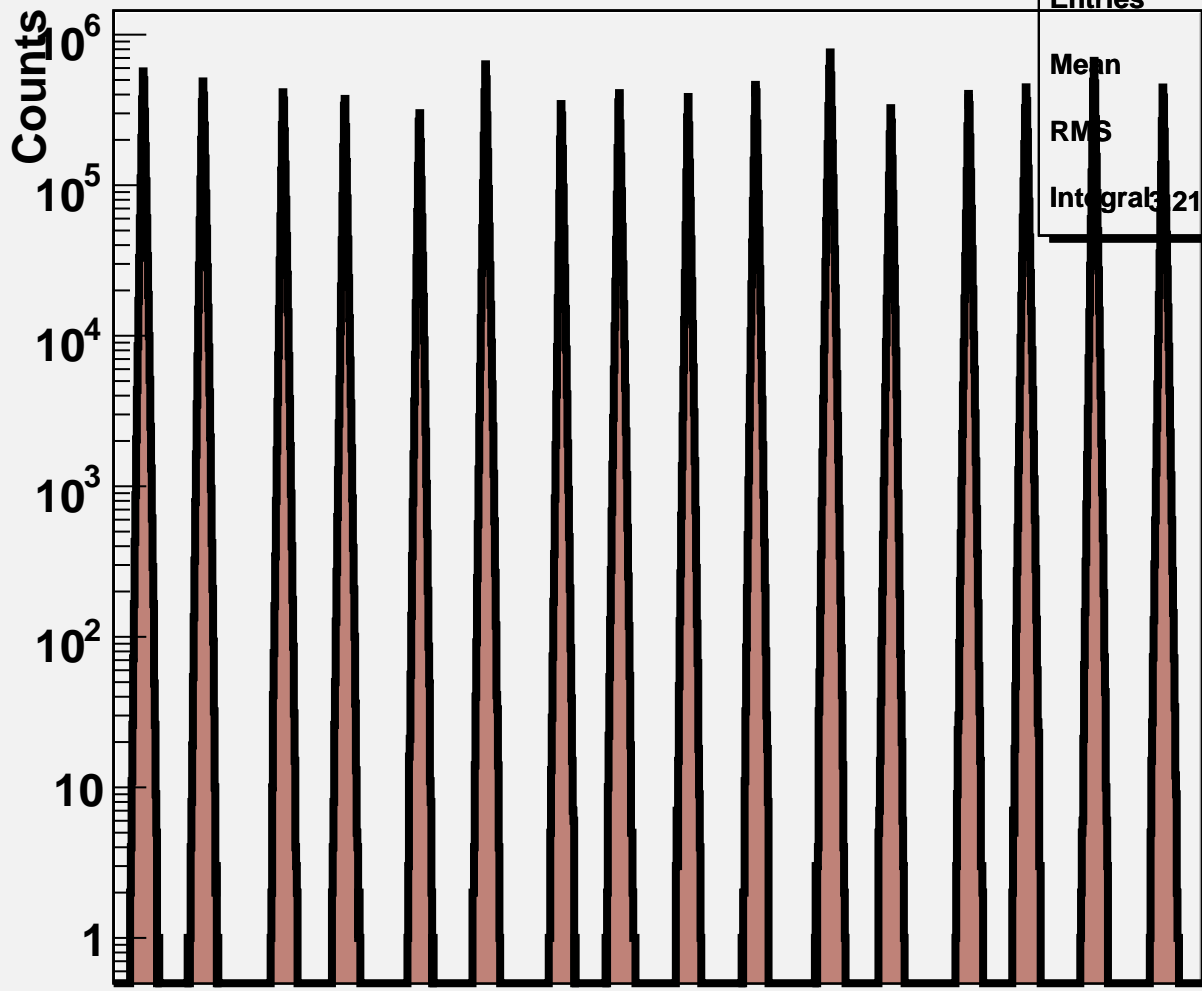

Noise counts vx Thresholds

ELMB14\_I2C1\_DLG01

Entries 1456

Mean 732.3

RMS 435.1

Integral 211e+007

Thresholds