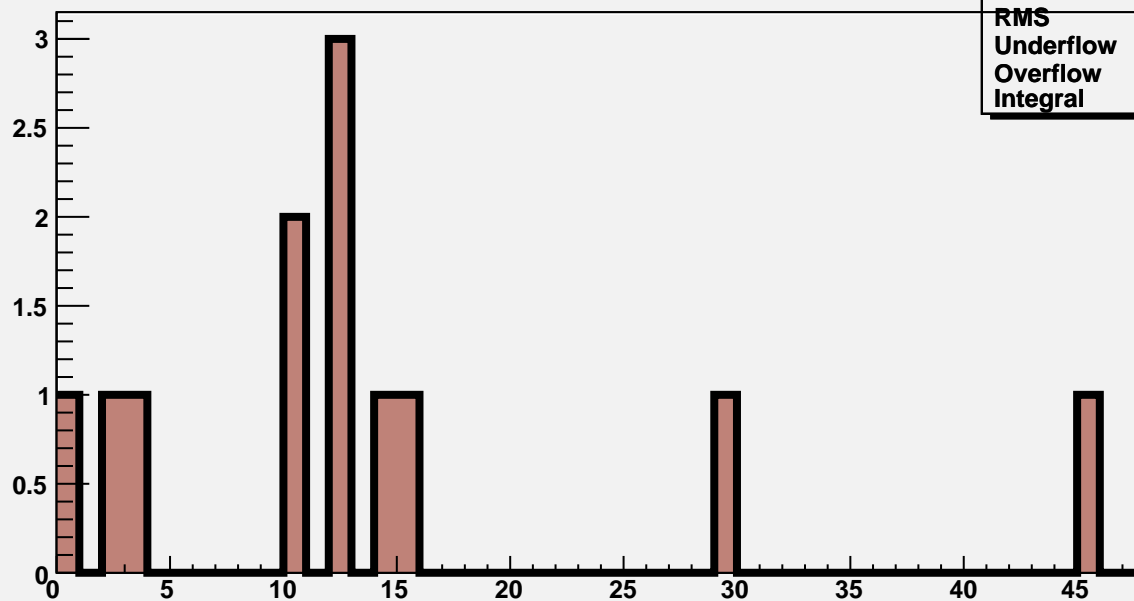

M3R4-152. HV OFF. Noise count at Thr=12fC and Thr=12fC.

M3R4-152. 0_0_0_0

M3R4-152.Run60.InterScan8

Mean	13.67
RMS	11.87
Underflow	0
Overflow	0
Integral	12

M3R4-152. 0_0_0_0

M3R4-152.Run60.InterScan8

Mean	13.67
RMS	11.87
Underflow	0
Overflow	0
Integral	12