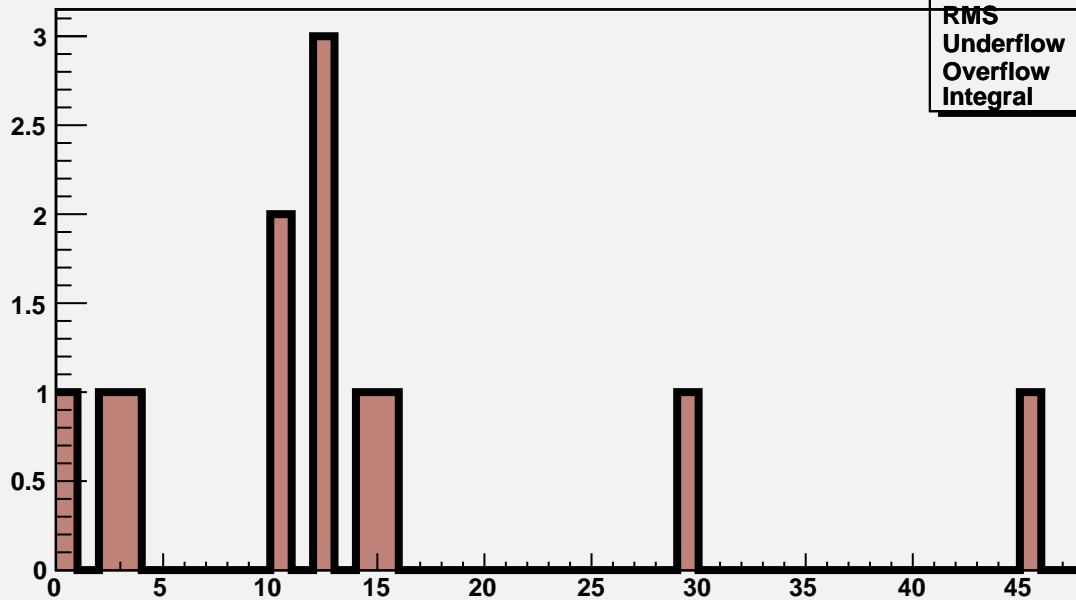

M3R4-152. HV OFF. Noise count at Thr=12fC and Thr=12fC.

M3R4-152. 0_0_0_0

M3R4-152.Run60.InterScan8

Mean	13.67
RMS	11.87
Underflow	0
Overflow	0
Integral	12

M3R4-152. 0_0_0_0

M3R4-152.Run60.InterScan8

Mean	13.67
RMS	11.87
Underflow	0
Overflow	0
Integral	12