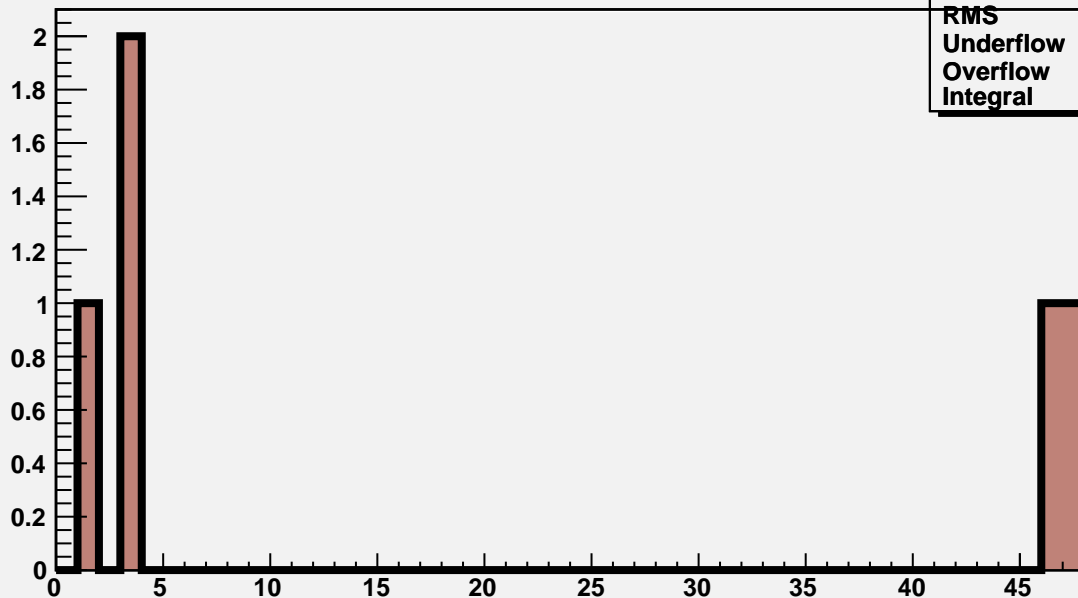

# M3R4-151. HV OFF. Noise count at Thr=12fC and Thr=12fC.

M3R4-151. 0\_0\_0\_0

M3R4-151. 0\_0\_0\_0