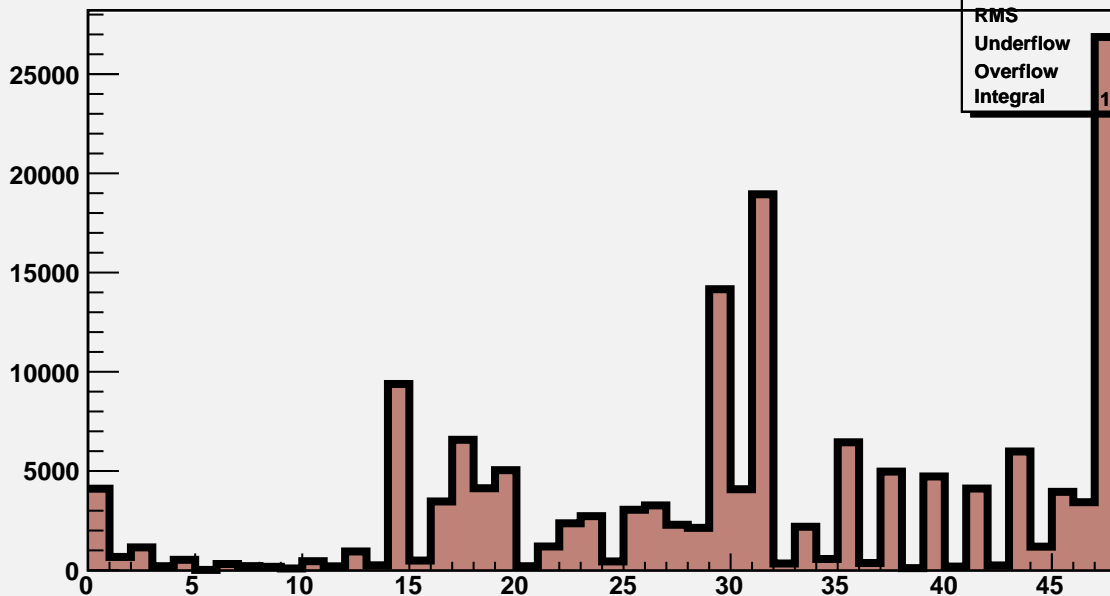

# M3R4-15. HV OFF. Noise count at Thr=8.5fC and Thr=10fC.

M3R4-15. 0\_0\_0\_0

M3R4-15.Run341.InterScan39

|           |            |
|-----------|------------|
| Mean      | 30.67      |
| RMS       | 12.52      |
| Underflow | 0          |
| Overflow  | 0          |
| Integral  | 1.589e+005 |

M3R4-15. 0\_0\_0\_0

M3R4-15.Run342.InterScan39

|           |       |
|-----------|-------|
| Mean      | 32.77 |
| RMS       | 12.29 |
| Underflow | 0     |
| Overflow  | 0     |
| Integral  | 7625  |