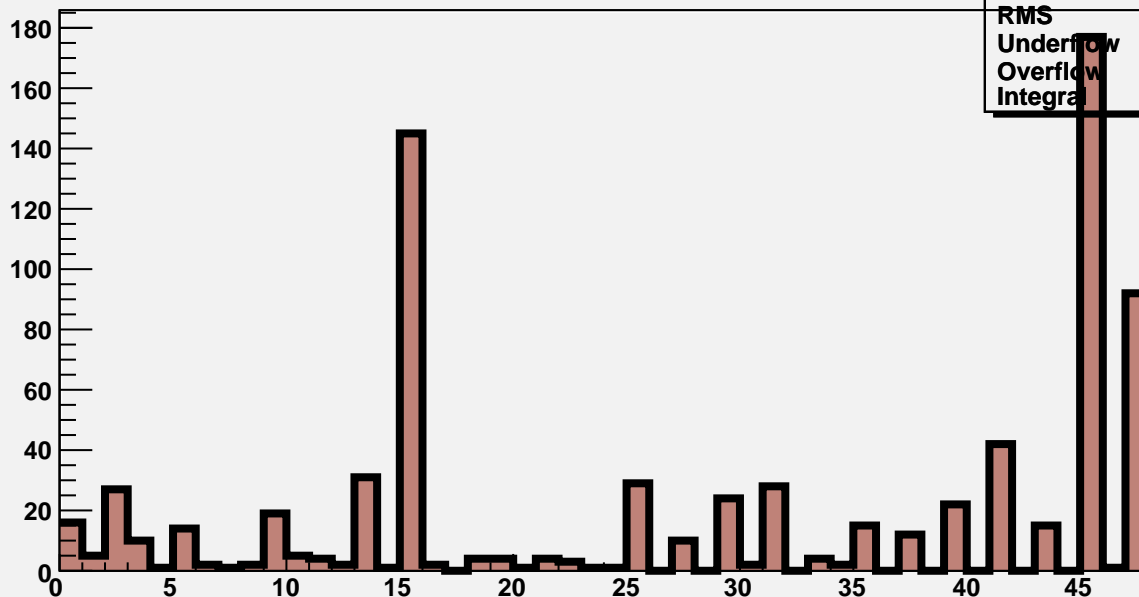

M3R4-149. HV OFF. Noise count at Thr=12fC and Thr=12fC.

M3R4-149. 0_0_0_0

M3R4-149.Run39.InterScan6

Mean	30.89
RMS	14.55
Underflow	0
Overflow	0
Integral	519

M3R4-149. 0_0_0_0

M3R4-149.Run44.InterScan6

Mean	29.26
RMS	15.74
Underflow	0
Overflow	0
Integral	780