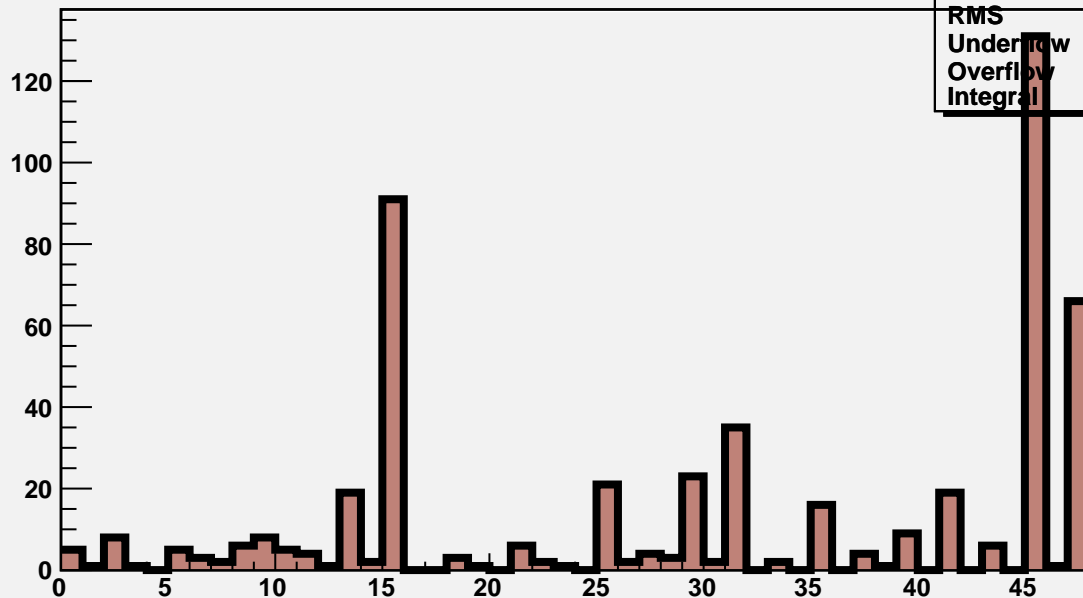

M3R4-149. HV OFF. Noise count at Thr=12fC and Thr=12fC.

M3R4-149. 0_0_0_0

M3R4-149.Run39.InterScan6

Mean	30.89
RMS	14.55
Underflow	0
Overflow	0
Integral	519

M3R4-149. 0_0_0_0

M3R4-149.Run44.InterScan6

Mean	29.26
RMS	15.74
Underflow	0
Overflow	0
Integral	780