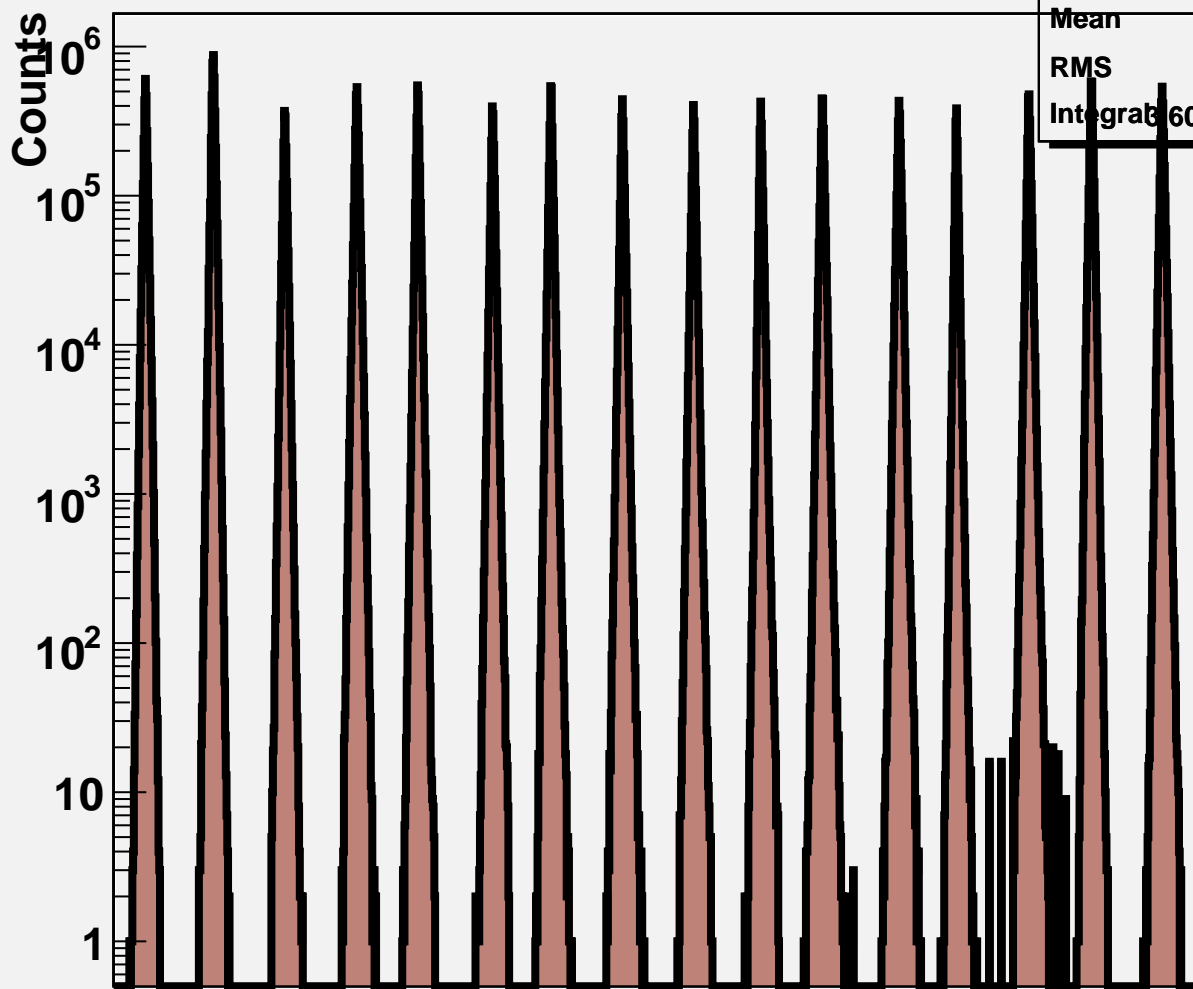

## Noise counts vx Thresholds

ELMB13\_I2C2\_DLG00

Entries 1456

Mean 695.7

RMS 443.9

Integrab 606e+007

Thresholds