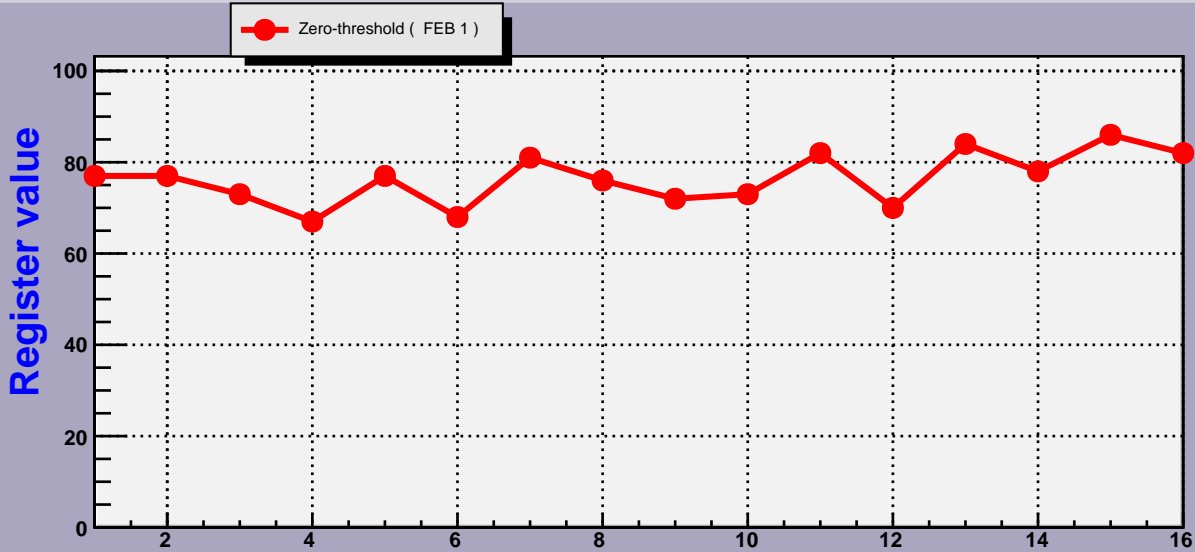

# Threshold Scan Results for M3R4-148. Plots. FEB 1

2007- 1-24 3:11:58

2007- 1-24 3:11:58

Channels

2007- 1-24 3:11:58