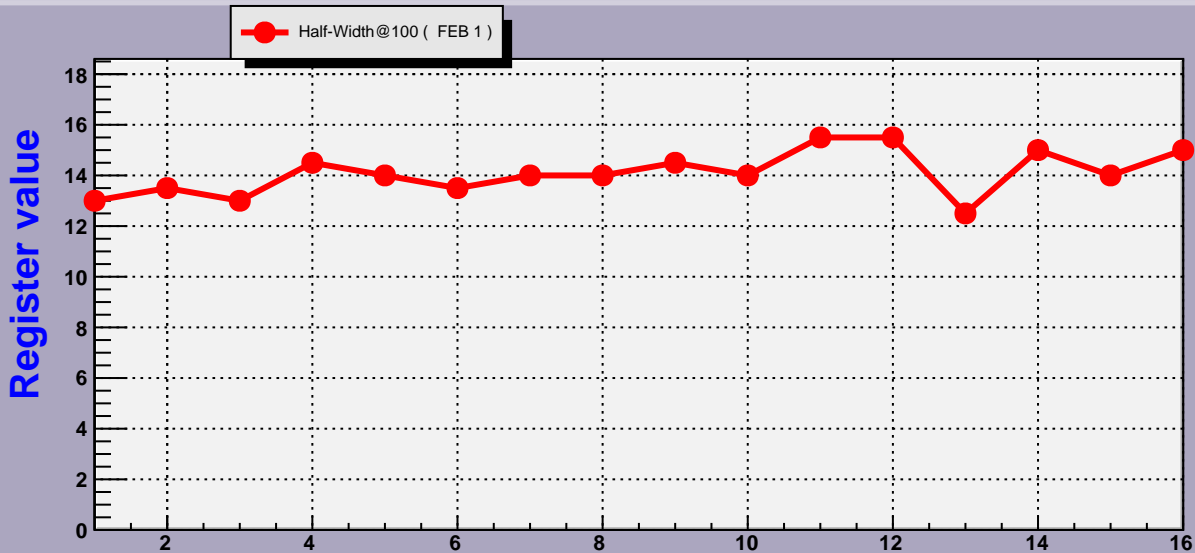

# Threshold Scan Results for M3R4-148. Plots. FEB 1

2007- 1-24 3:11:58

2007- 1-24 3:11:58

Channels

2007- 1-24 3:11:58