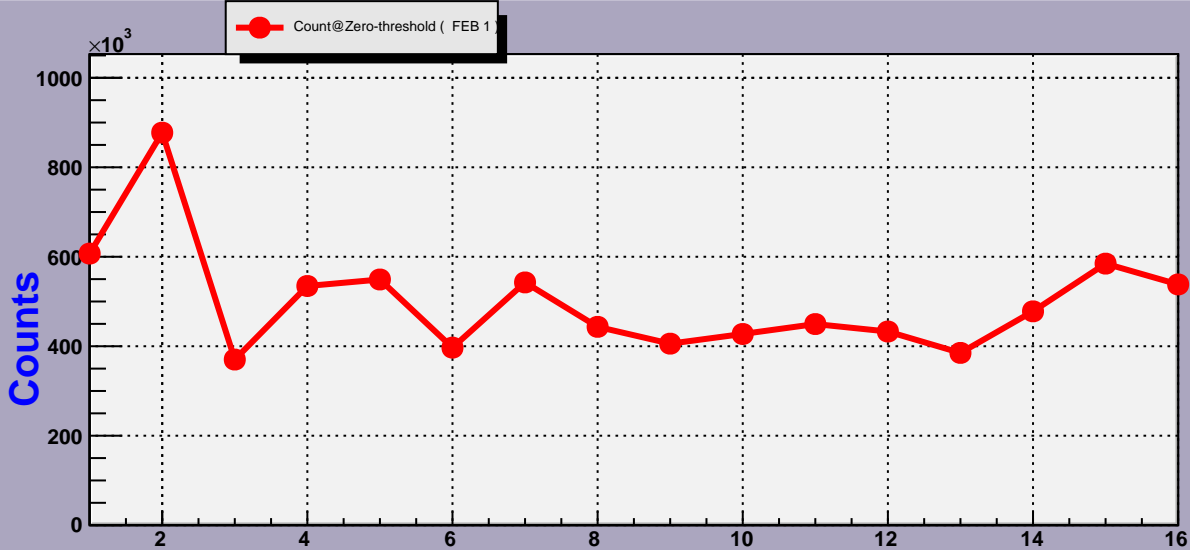

# Threshold Scan Results for M3R4-148. Plots. FEB 1

2007- 1-24 3:11:58

2007- 1-24 3:11:58

Channels

2007- 1-24 3:11:58