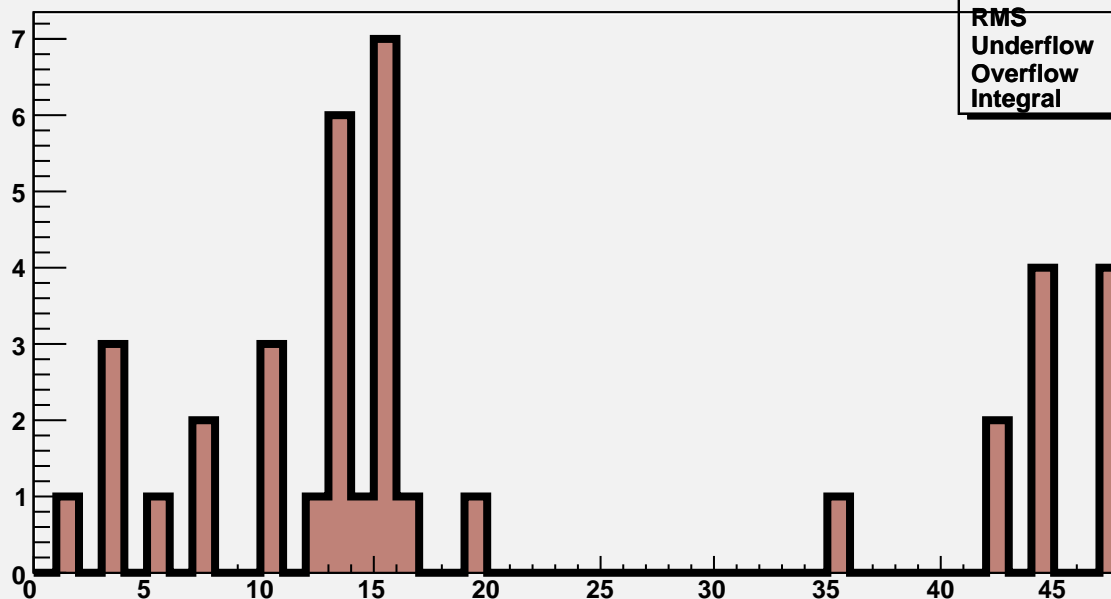

M3R4-148. HV OFF. Noise count at Thr=12fC and Thr=12fC.

M3R4-148. 0_0_0_0

M3R4-148.Run47.InterScan07

Mean	20.68
RMS	15.45
Underflow	0
Overflow	0
Integral	38

M3R4-148. 0_0_0_0

M3R4-148.Run47.InterScan07

Mean	20.68
RMS	15.45
Underflow	0
Overflow	0
Integral	38