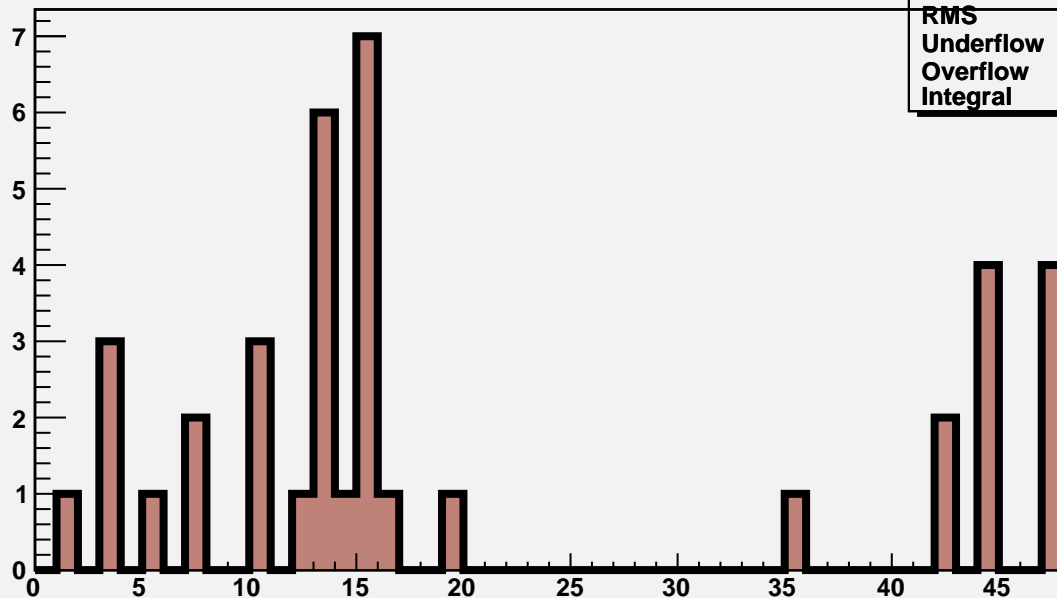

M3R4-148. HV OFF. Noise count at Thr=12fC and Thr=12fC.

M3R4-148. 0_0_0_0

M3R4-148.Run47.InterScan07

Mean	20.68
RMS	15.45
Underflow	0
Overflow	0
Integral	38

M3R4-148. 0_0_0_0

M3R4-148.Run47.InterScan07

Mean	20.68
RMS	15.45
Underflow	0
Overflow	0
Integral	38