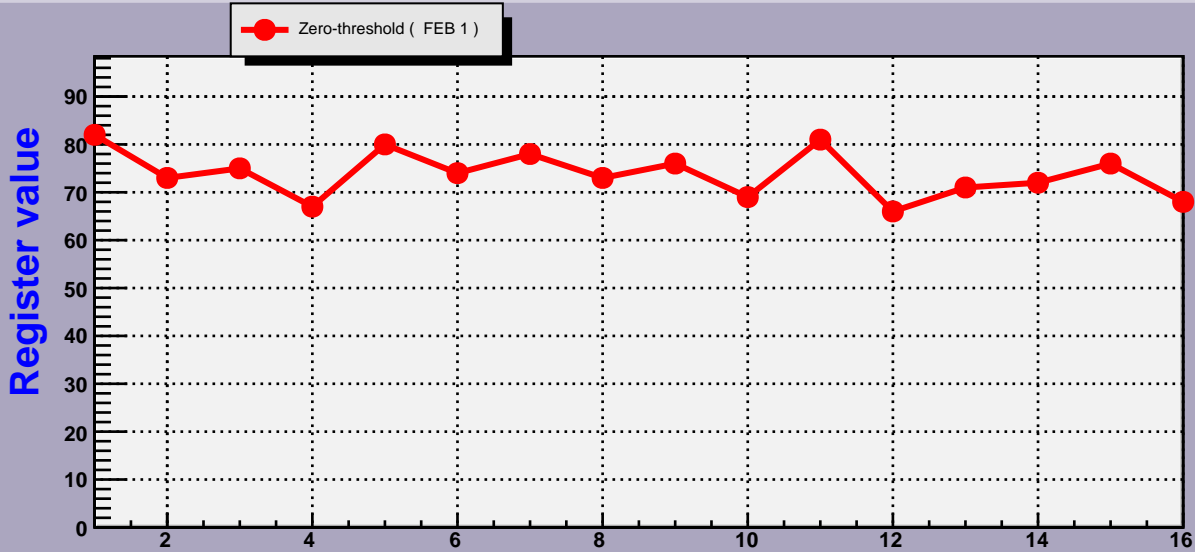

Threshold Scan Results for M3R4-147. Plots. FEB 1

2007- 1-24 22: 4:55

2007- 1-24 22: 4:55

Channels

2007- 1-24 22: 4:55