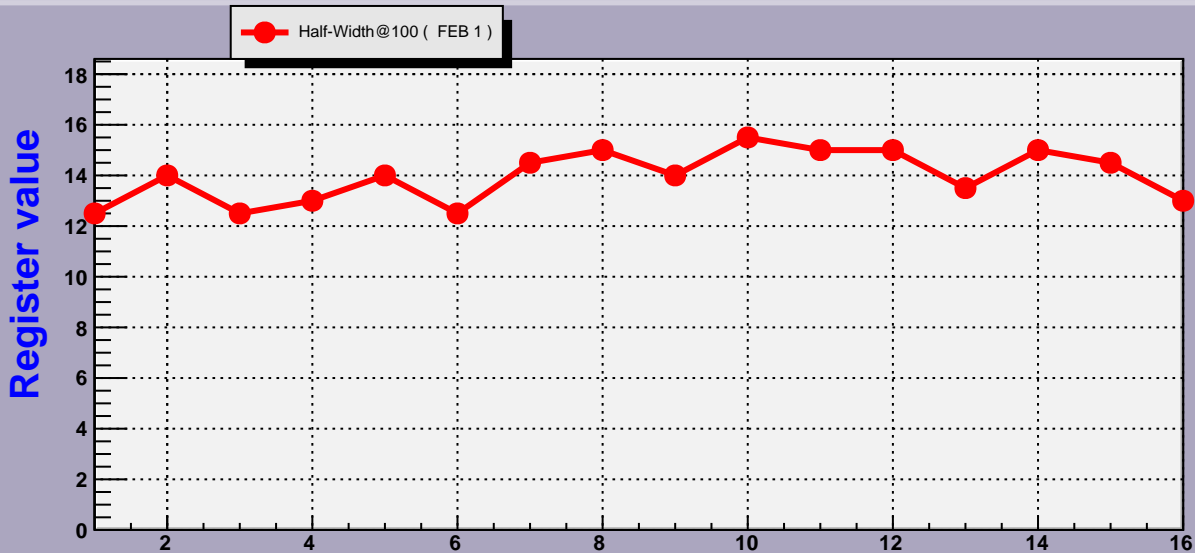

Threshold Scan Results for M3R4-147. Plots. FEB 1

2007- 1-24 22: 4:55

2007- 1-24 22: 4:55

Channels

2007- 1-24 22: 4:55