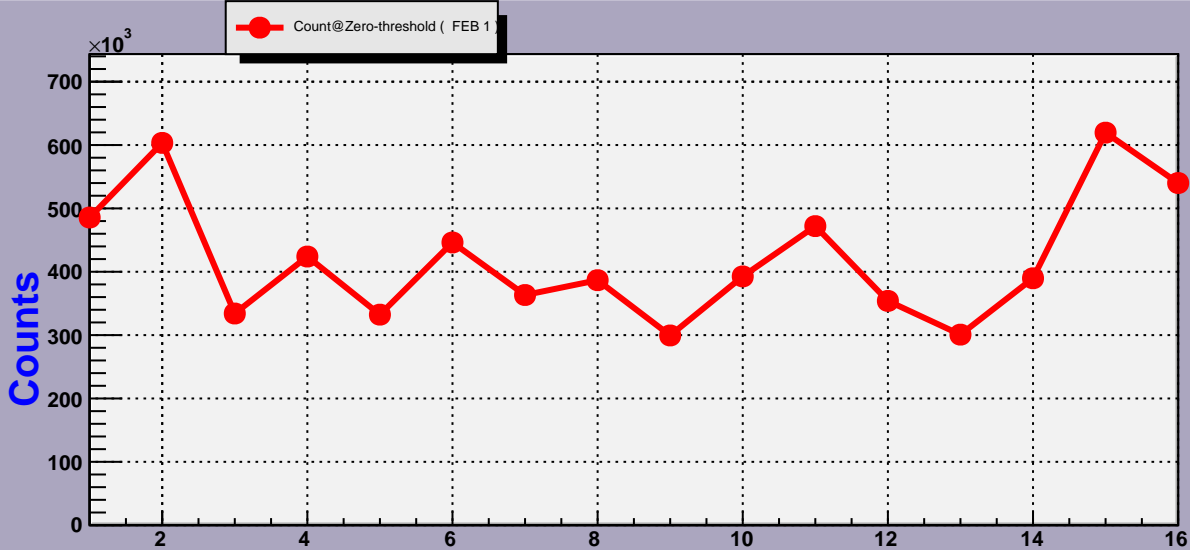

Threshold Scan Results for M3R4-147. Plots. FEB 1

2007- 1-24 22: 4:55

2007- 1-24 22: 4:55

Channels

2007- 1-24 22: 4:55