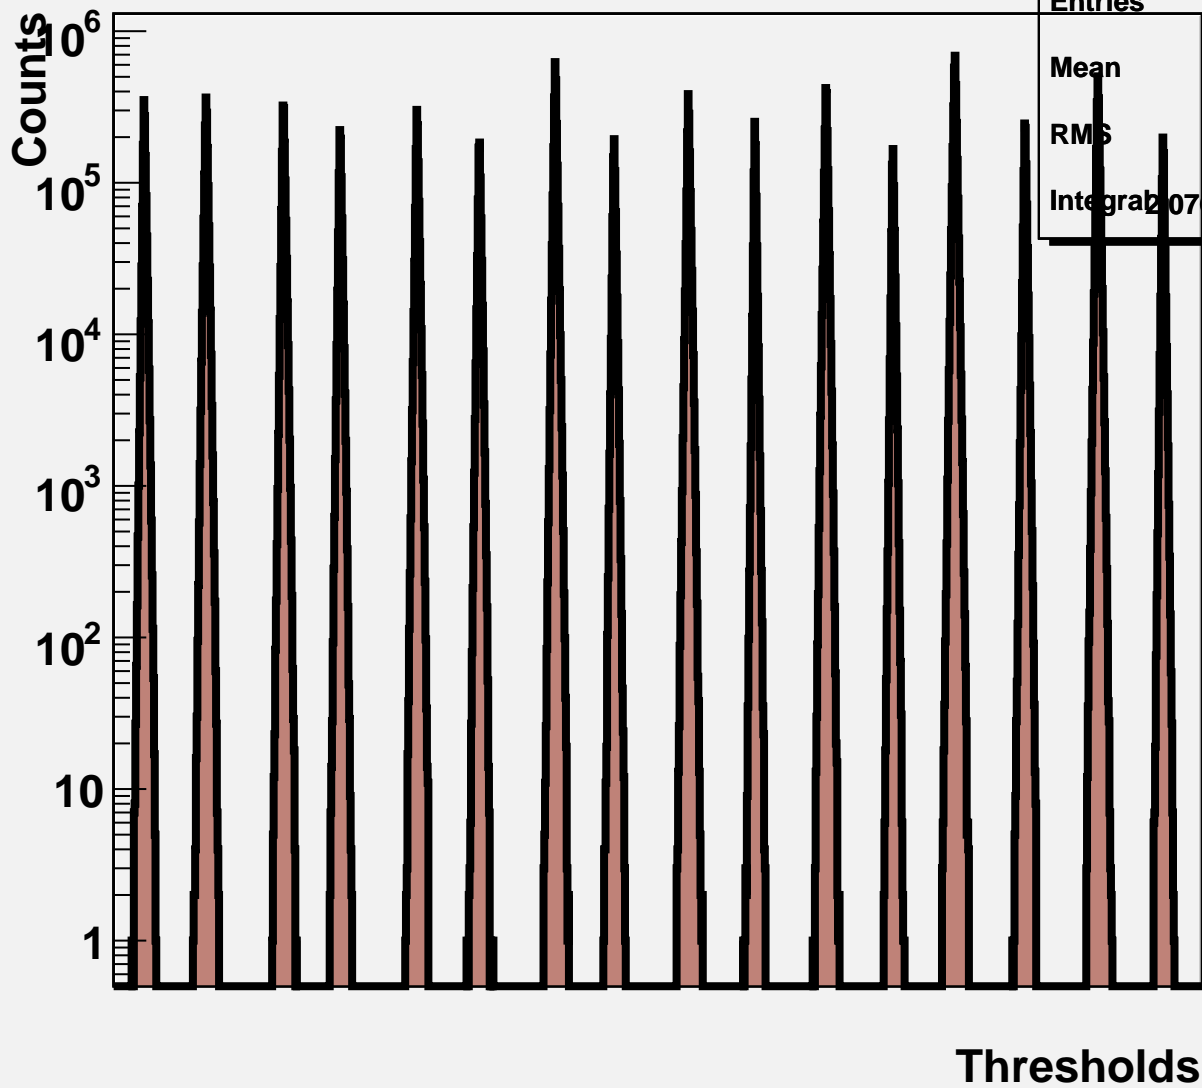

### Noise counts vx Thresholds

ELMB15_I2C0_DLG01	
Entries	1456
Mean	743.4
RMS	420.3
Integral	2.076e+007