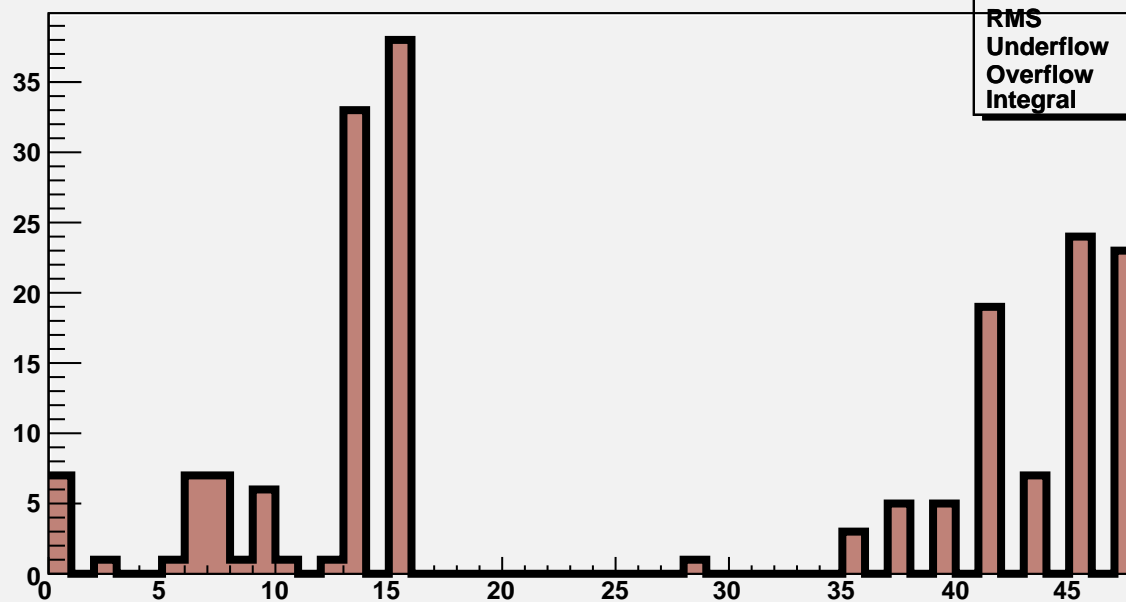

M3R4-144. HV OFF. Noise count at Thr=12fC and Thr=12fC.

M3R4-144. 0_0_0_0

M3R4-144.Run47.InterScan07

Mean	25.97
RMS	16.31
Underflow	0
Overflow	0
Integral	190

M3R4-144. 0_0_0_0

M3R4-144.Run47.InterScan07

Mean	25.97
RMS	16.31
Underflow	0
Overflow	0
Integral	190