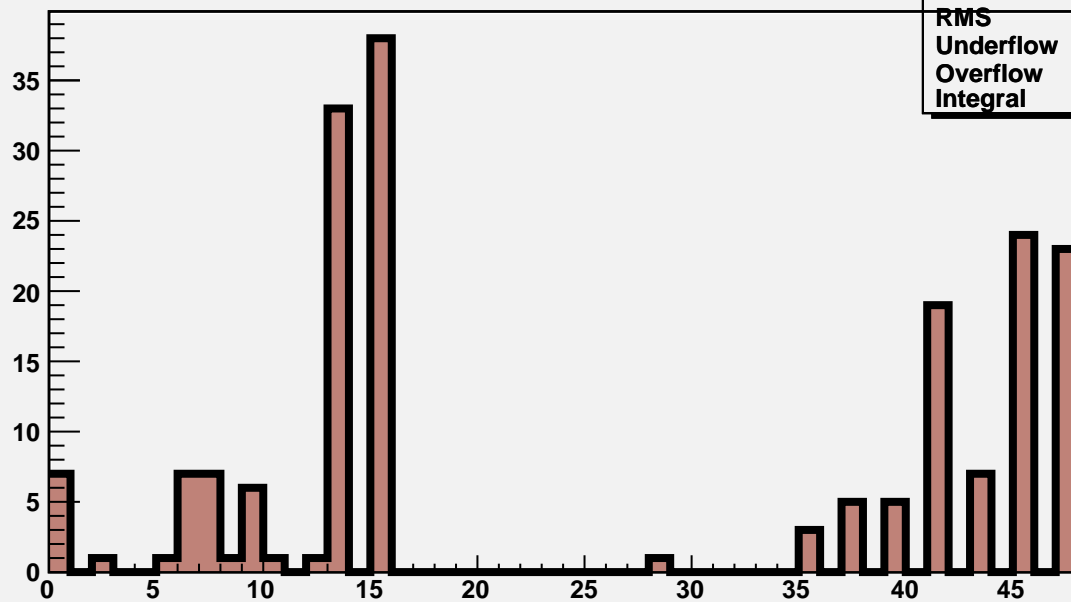

M3R4-144. HV OFF. Noise count at Thr=12fC and Thr=12fC.

M3R4-144. 0_0_0_0

M3R4-144.Run47.InterScan07

Mean	25.97
RMS	16.31
Underflow	0
Overflow	0
Integral	190

M3R4-144. 0_0_0_0

M3R4-144.Run47.InterScan07

Mean	25.97
RMS	16.31
Underflow	0
Overflow	0
Integral	190