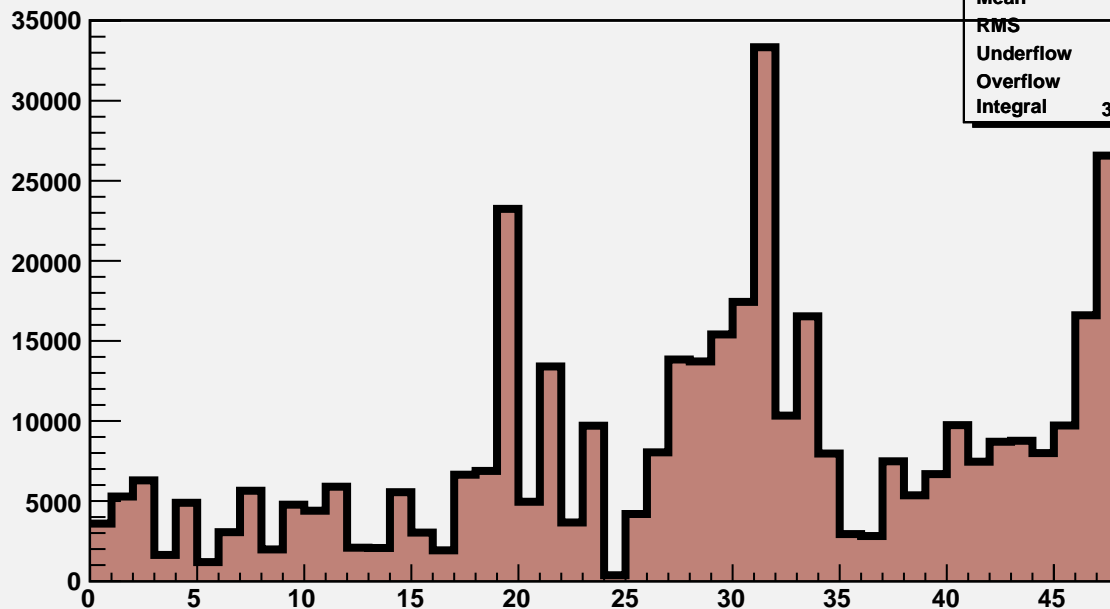

M3R4-143. HV OFF. Noise count at Thr=12 fC and Thr=8.5 fC.

M3R4-143. 0_0_0_0

M3R4-143.Run116.InterScan14

Mean	28.59
RMS	12.57
Underflow	0
Overflow	0
Integral	3.937e+005

M3R4-143. 0_0_0_0

M3R4-143.Run117.InterScan14

Mean	27.21
RMS	7.835
Underflow	0
Overflow	0
Integral	187