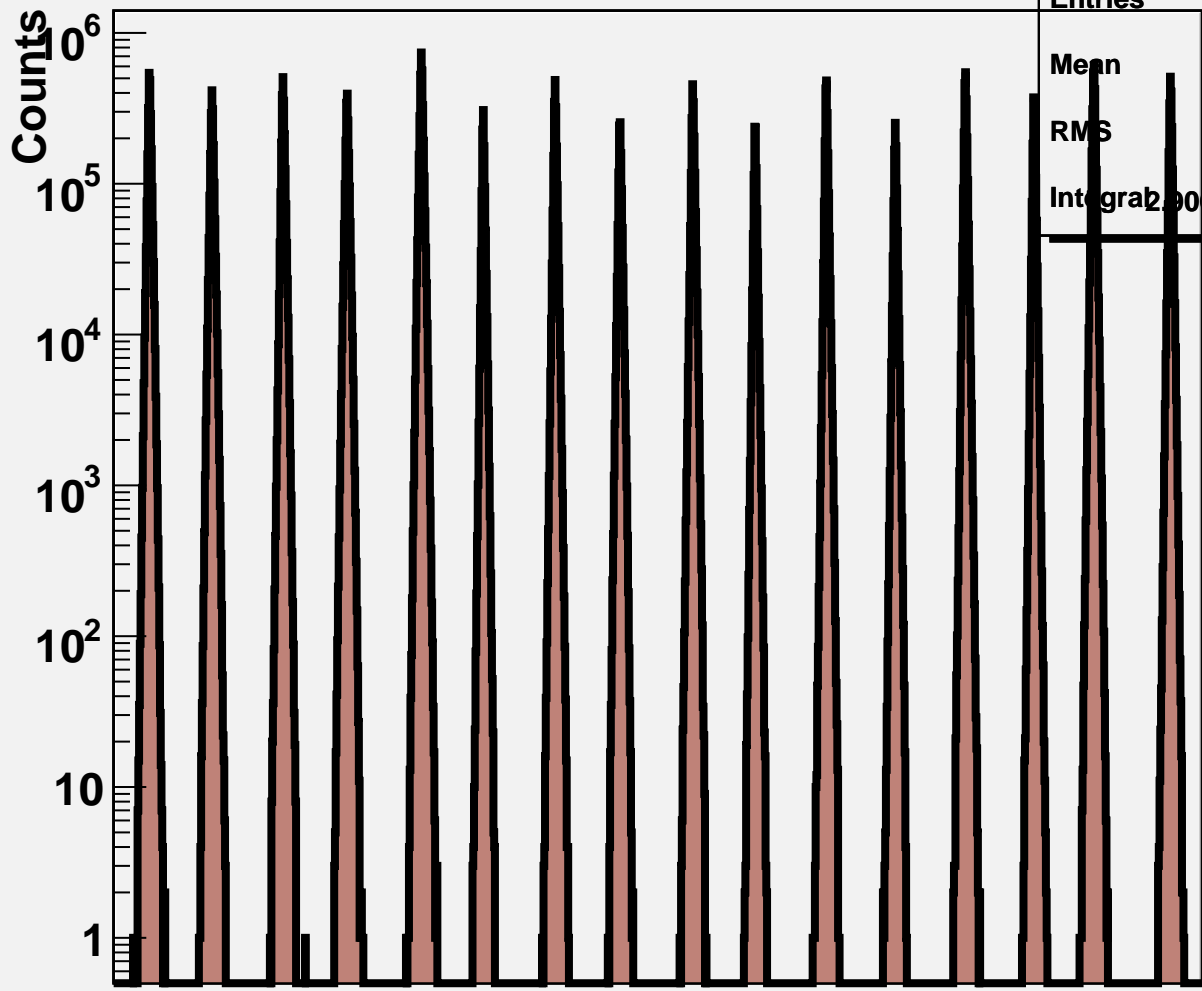

Noise counts vx Thresholds

ELMB14_I2C0_DLG01

Entries 1456

Mean 712.5

RMS 446.5

Integral 2.906e+007

Thresholds