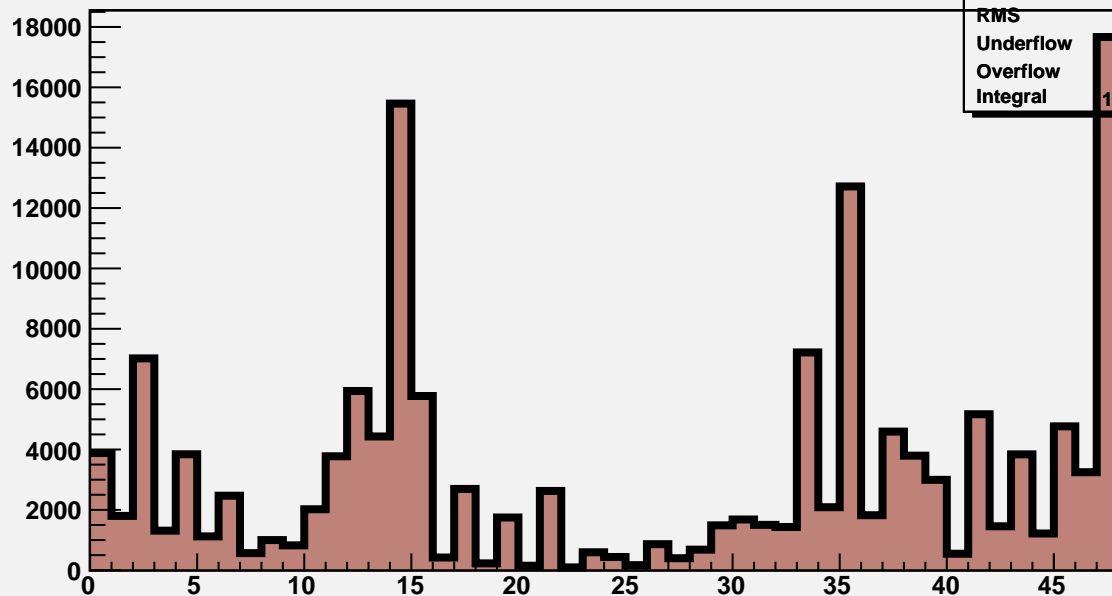

M3R4-14. HV OFF. Noise count at Thr=8.5fC and Thr=10fC.

M3R4-14.0_0_0_0

M3R4-14.Run362.InterScan41

Mean	26.02
RMS	15.55
Underflow	0
Overflow	0
Integral	1.516e+005

M3R4-14.0_0_0_0

M3R4-14.Run363.InterScan41

Mean	27.67
RMS	16.15
Underflow	0
Overflow	0
Integral	6910