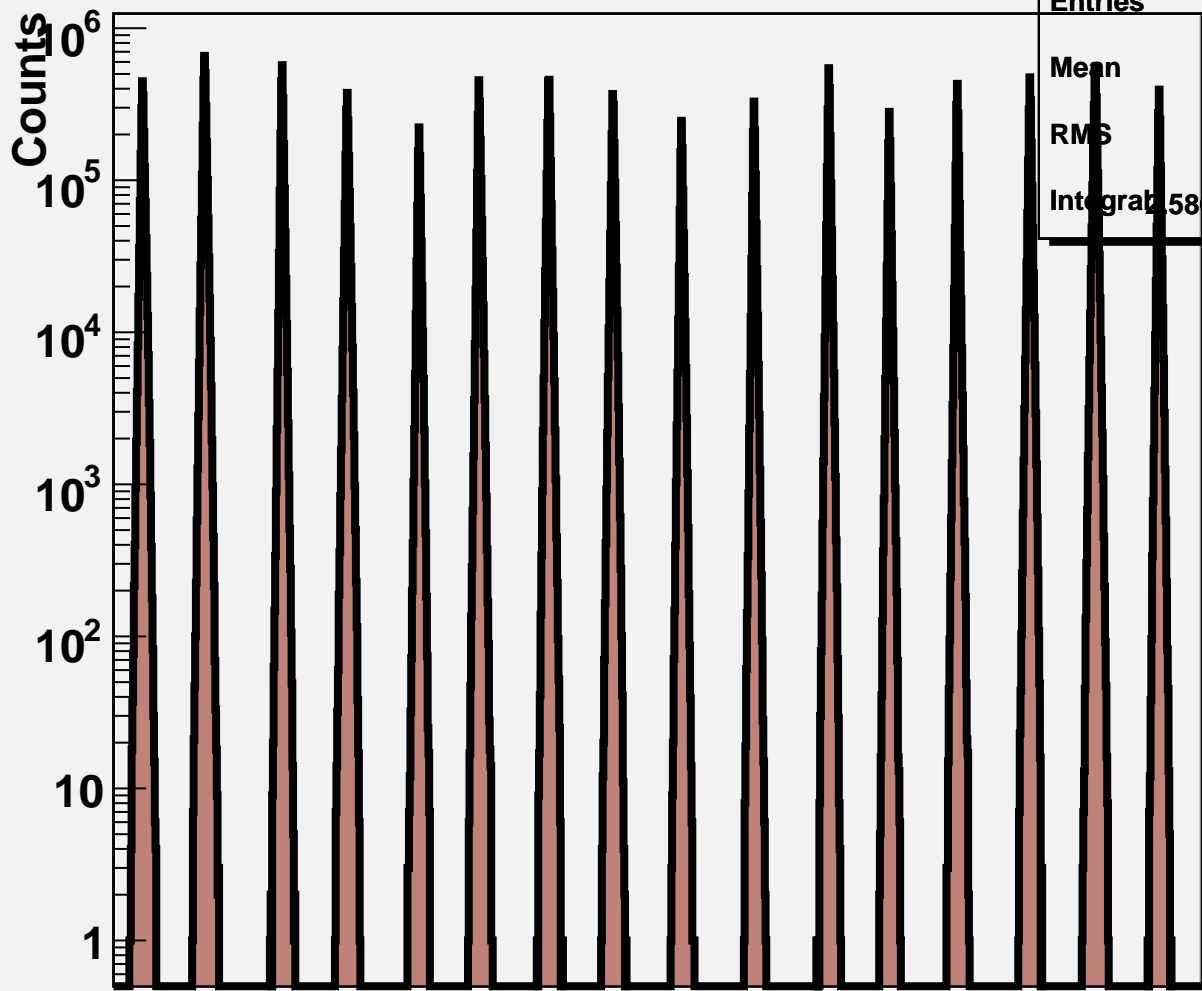

Noise counts vx Thresholds

ELMB15\_I2C0\_DLG01

Entries 1456

Mean 691.8

RMS 450.4

Integral 586e+007

Thresholds