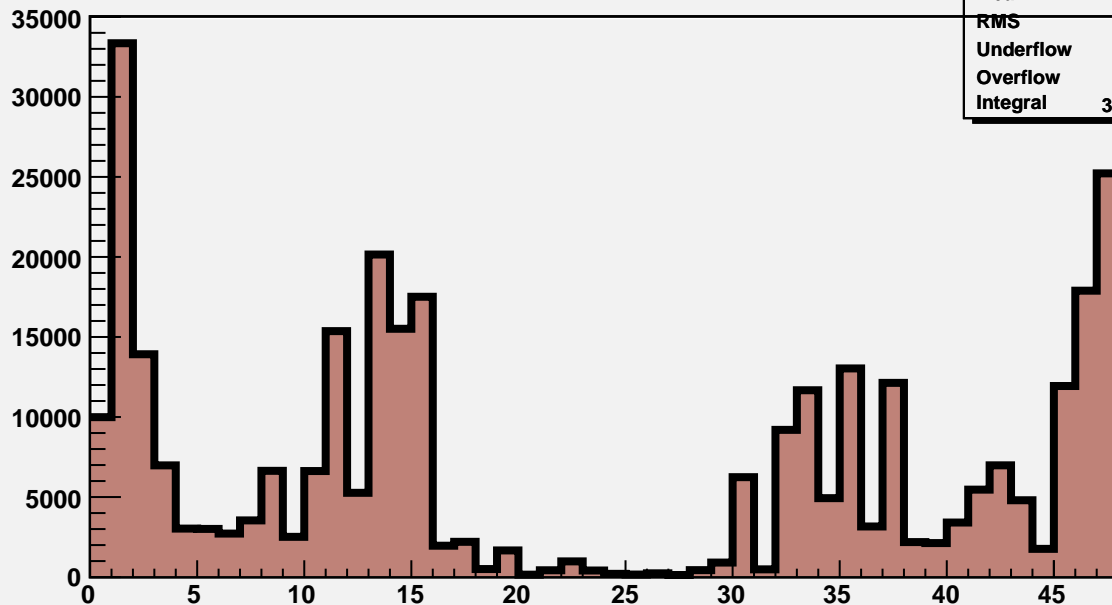

M3R4-139. HV OFF. Noise count at Thr=8.5fC and Thr=12fC.

M3R4-139. 0_0_0_0

M3R4-139.Run109.InterScan13

Mean	22.54
RMS	16.89
Underflow	0
Overflow	0
Integral	3.191e+005

M3R4-139. 0_0_0_0

M3R4-139.Run110.InterScan13

Mean	15.78
RMS	15.29
Underflow	0
Overflow	0
Integral	116