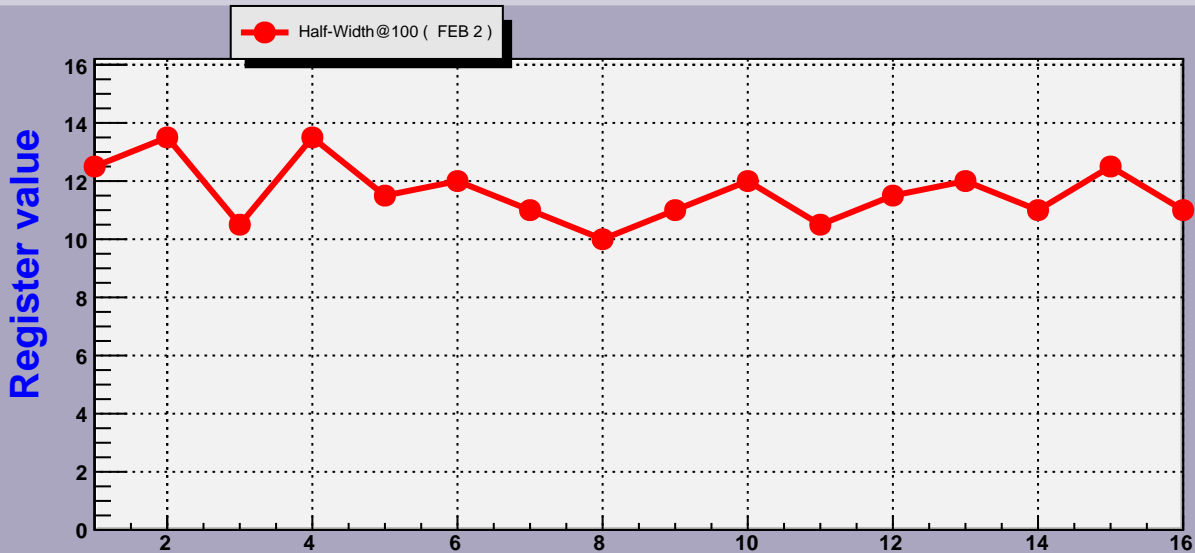

Threshold Scan Results for M3R4-134. Plots. FEB 2

2007- 2- 2 3:58:32

2007- 2- 2 3:58:32

Channels

2007- 2- 2 3:58:32