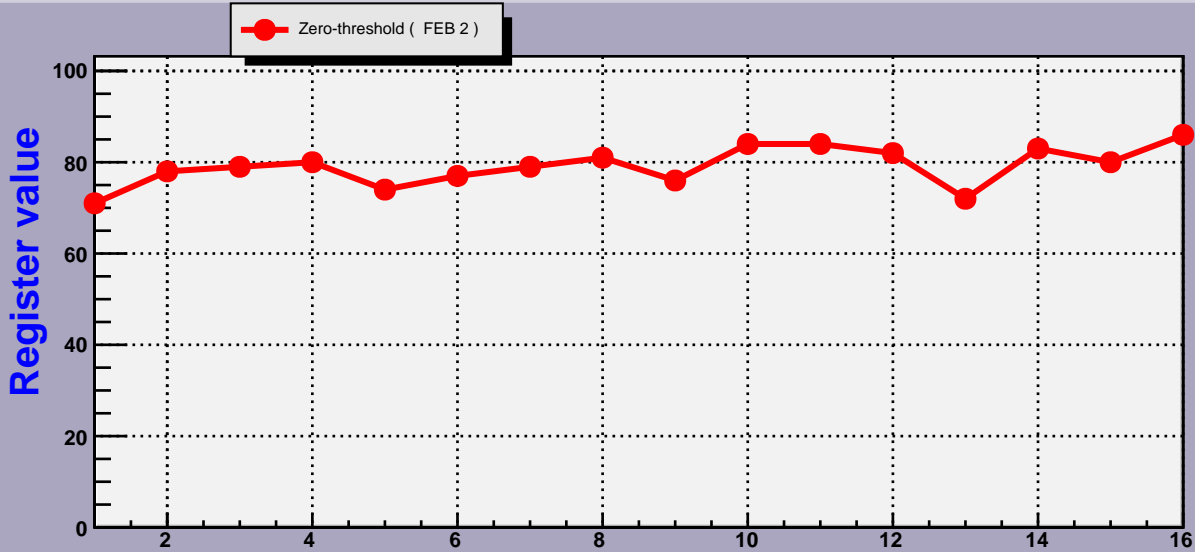

Threshold Scan Results for M3R4-134. Plots. FEB 2

2007- 2- 2 3:58:32

2007- 2- 2 3:58:32

Channels

2007- 2- 2 3:58:32