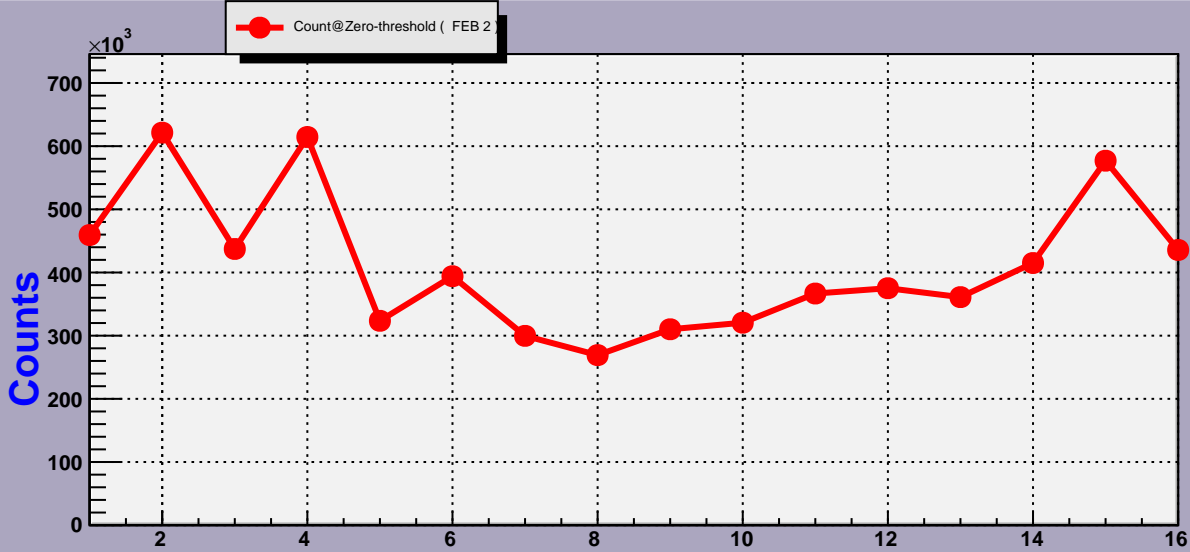

Threshold Scan Results for M3R4-134. Plots. FEB 2

2007- 2- 2 3:58:32

2007- 2- 2 3:58:32

Channels

2007- 2- 2 3:58:32