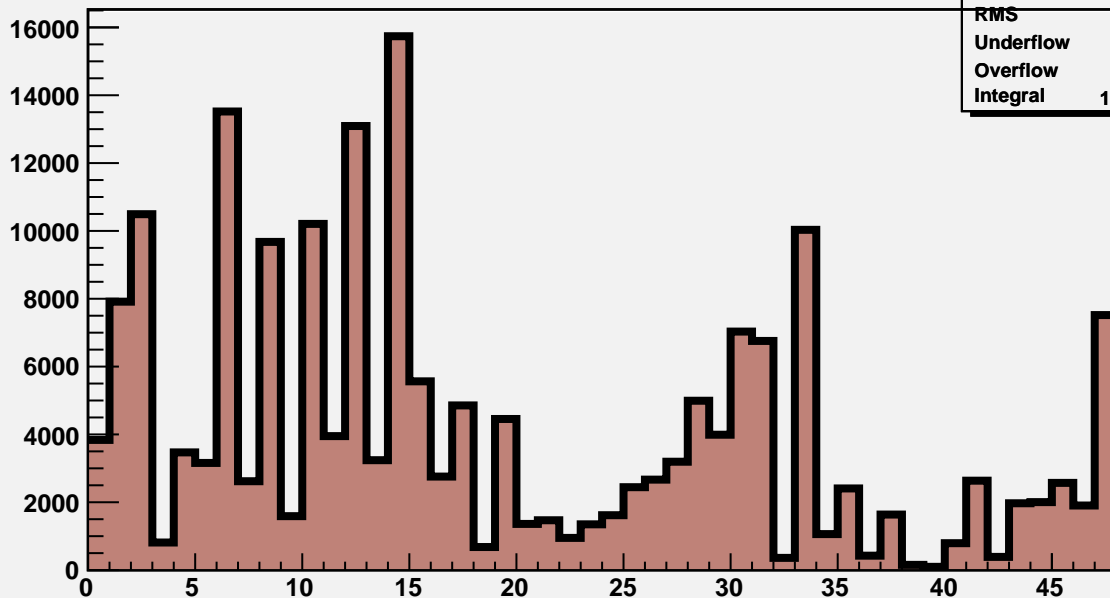

M3R4-134. HV OFF. Noise count at Thr=8.5 fC and Thr=12 fC.

M3R4-134. 0_0_0_0

M3R4-134.Run102.InterScan12

Mean	18.42
RMS	13.36
Underflow	0
Overflow	0
Integral	1.954e+005

M3R4-134. 0_0_0_0

M3R4-134.Run103.InterScan12

Mean	8.344
RMS	5.068
Underflow	0
Overflow	0
Integral	93