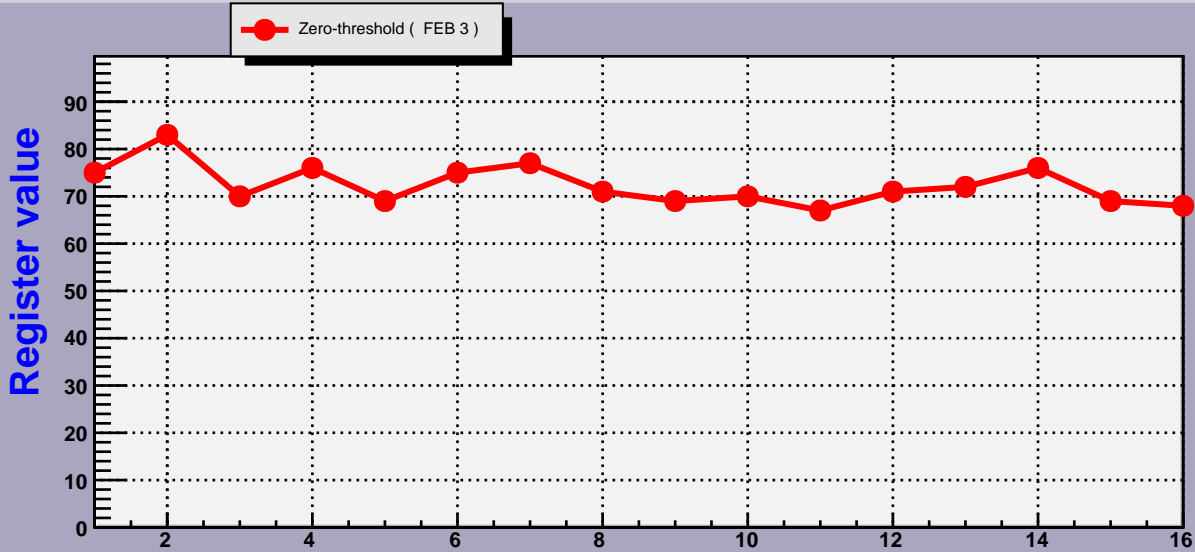

Threshold Scan Results for M3R4-133. Plots. FEB 3

2007- 2- 2 3:45:38

2007- 2- 2 3:45:38

Channels

2007- 2- 2 3:45:38