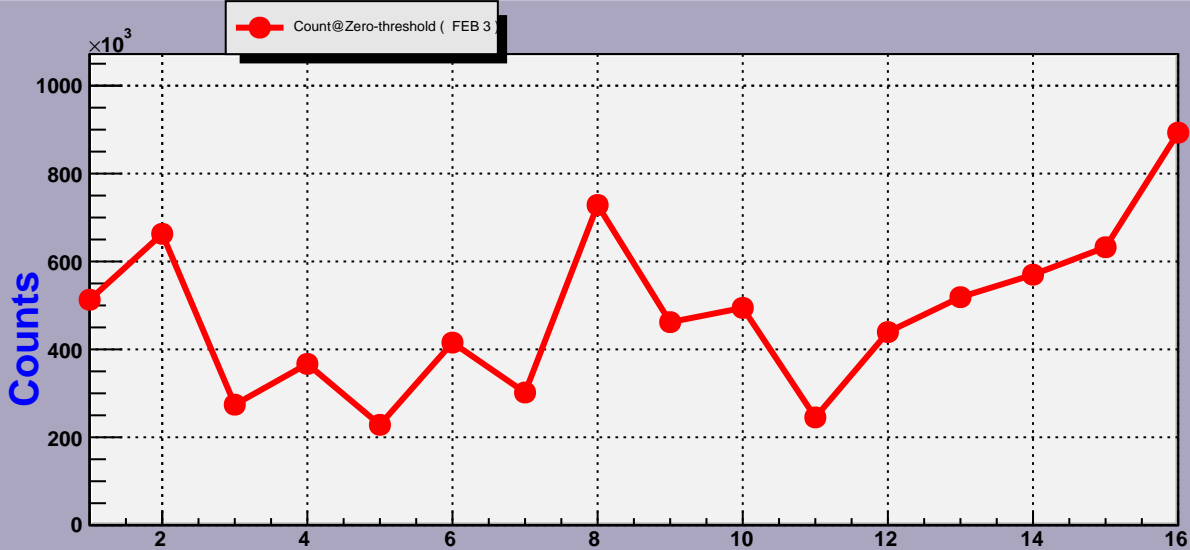

Threshold Scan Results for M3R4-133. Plots. FEB 3

2007- 2- 2 3:45:38

2007- 2- 2 3:45:38

Channels

2007- 2- 2 3:45:38