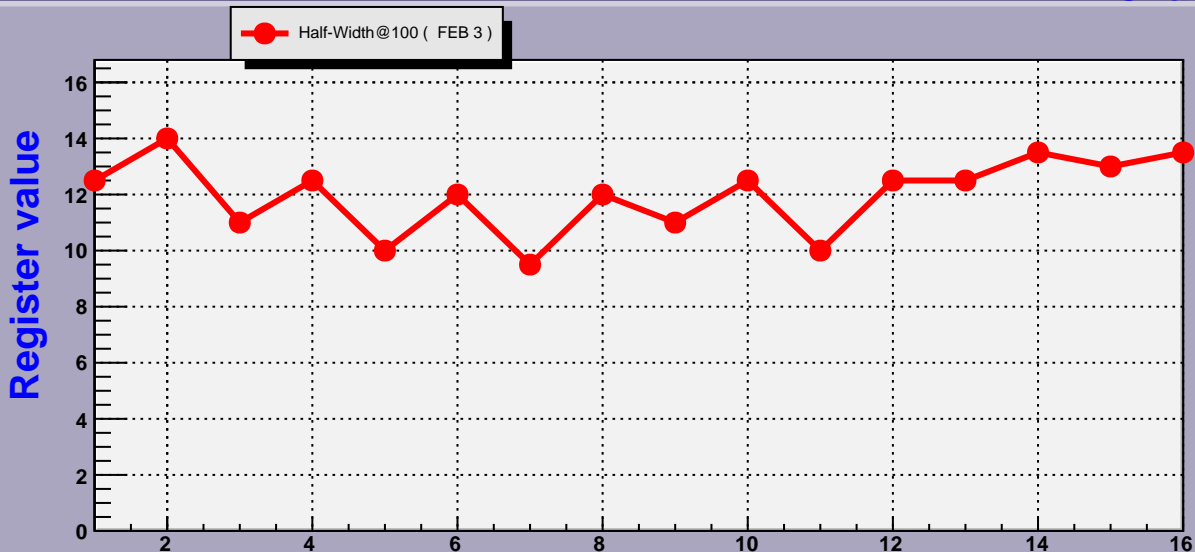

Threshold Scan Results for M3R4-133. Plots. FEB 3

2007- 2- 2 3:45:38

2007- 2- 2 3:45:38

Channels

2007- 2- 2 3:45:38