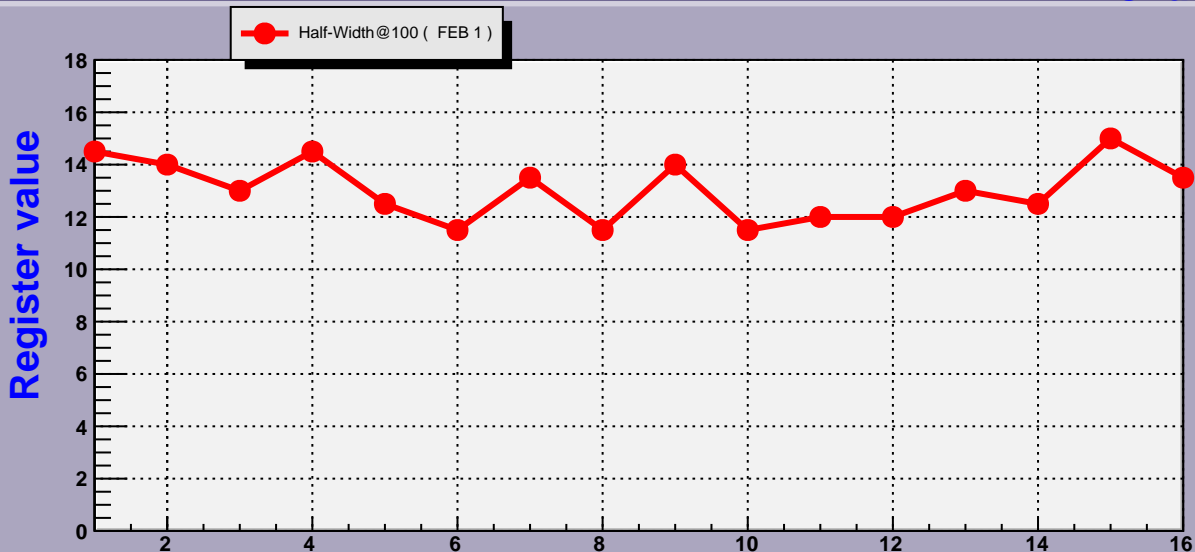

Threshold Scan Results for M3R4-133. Plots. FEB 1

2007- 2- 2 3:45:38

2007- 2- 2 3:45:38

Channels

2007- 2- 2 3:45:38