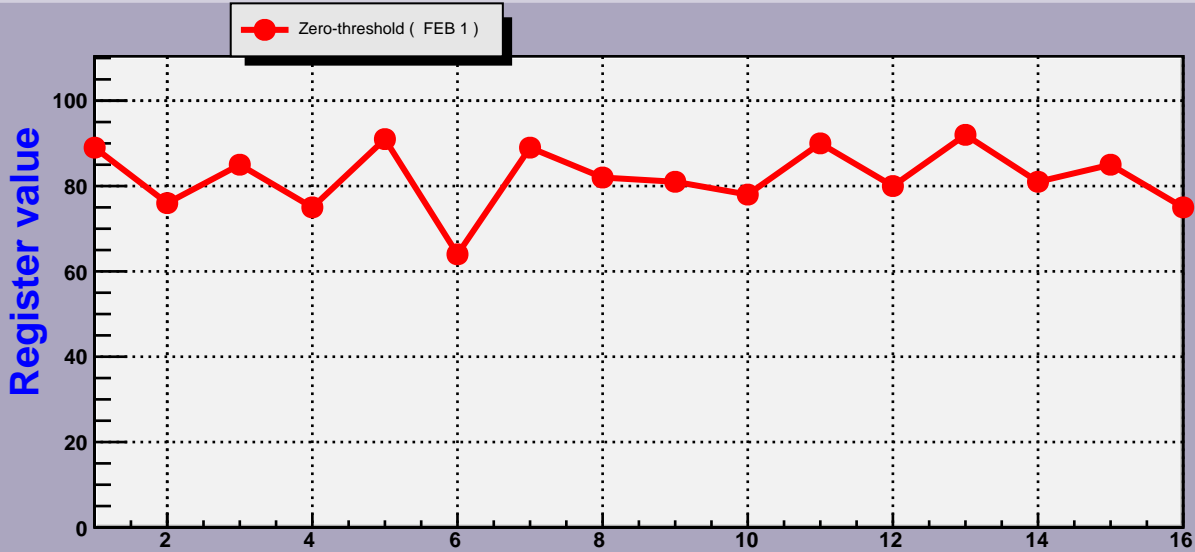

Threshold Scan Results for M3R4-133. Plots. FEB 1

2007- 2- 2 3:45:38

2007- 2- 2 3:45:38

Channels

2007- 2- 2 3:45:38