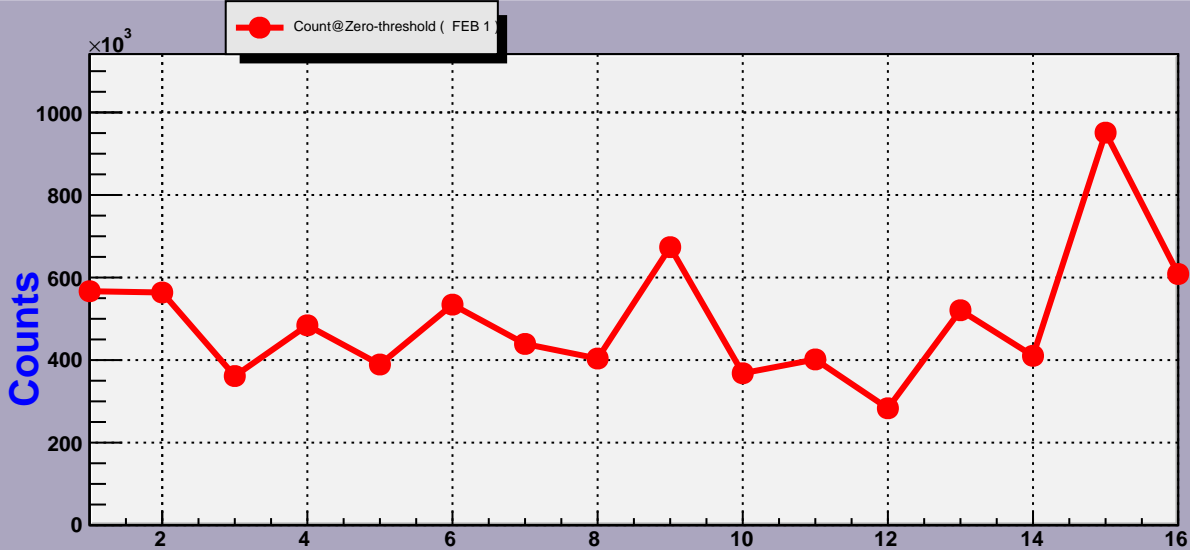

Threshold Scan Results for M3R4-133. Plots. FEB 1

2007- 2- 2 3:45:38

2007- 2- 2 3:45:38

Channels

2007- 2- 2 3:45:38