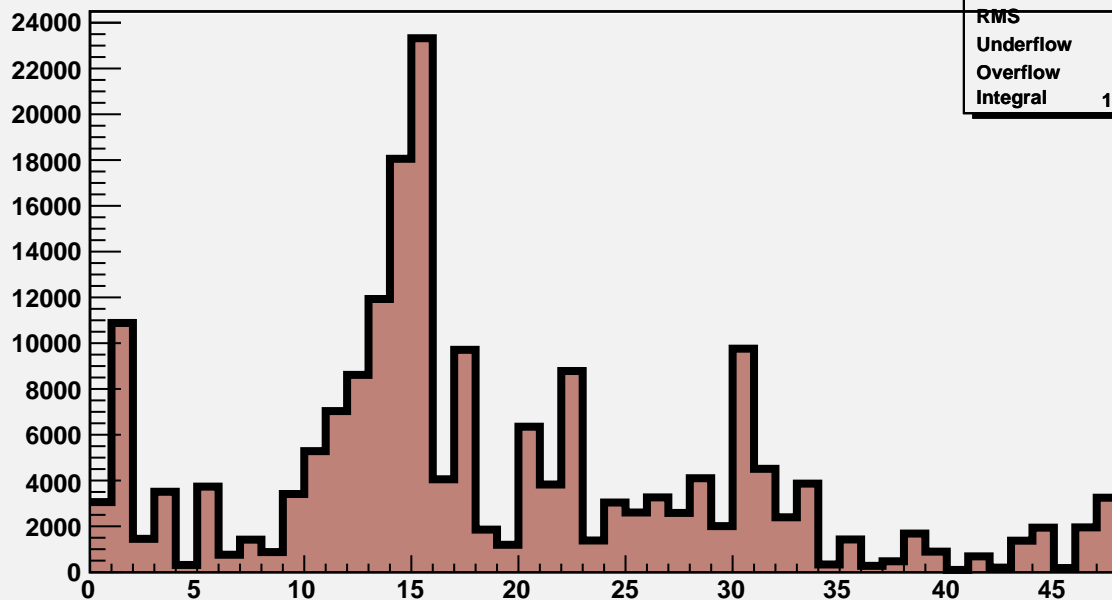

M3R4-131. HV OFF. Noise count at Thr=8.5 fC and Thr=12 fC.

M3R4-131. 0_0_0_0

M3R4-131.Run102.InterScan12

Mean	18.23
RMS	10.75
Underflow	0
Overflow	0
Integral	1.937e+005

M3R4-131. 0_0_0_0

M3R4-131.Run103.InterScan12

Mean	15.18
RMS	6.709
Underflow	0
Overflow	0
Integral	49