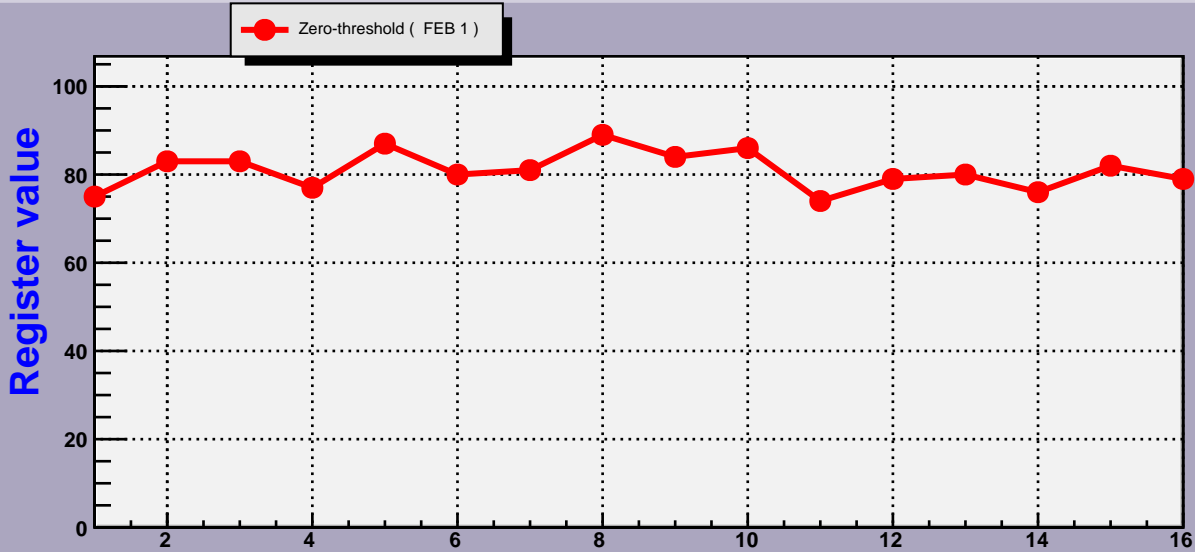

Threshold Scan Results for M3R4-130. Plots. FEB 1

2007- 2- 2 3: 6:56

2007- 2- 2 3: 6:56

Channels

2007- 2- 2 3: 6:56