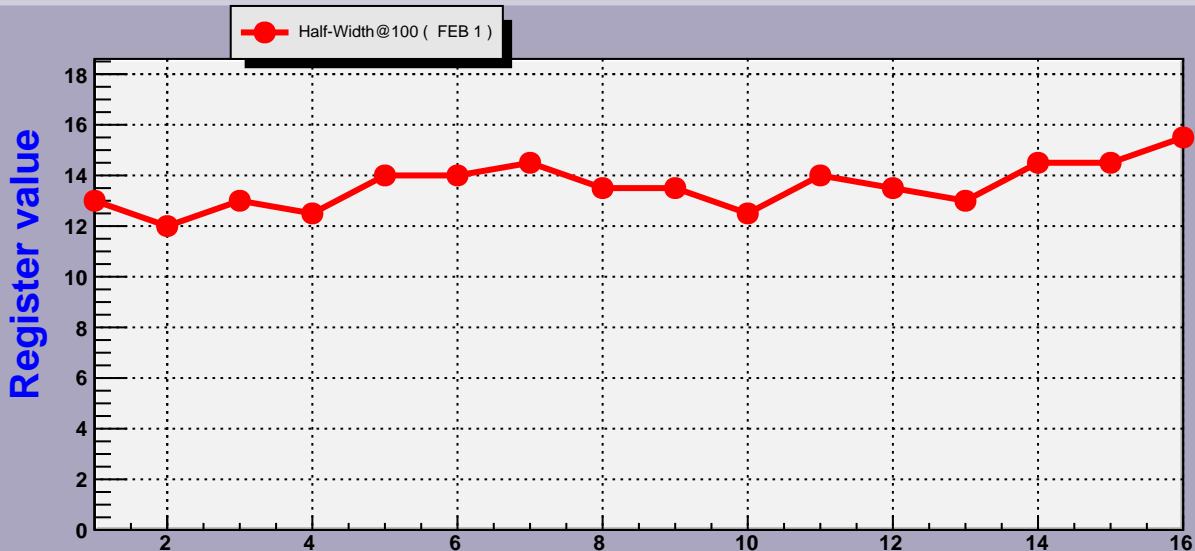

Threshold Scan Results for M3R4-130. Plots. FEB 1

2007- 2- 2 3: 6:56

2007- 2- 2 3: 6:56

Channels

2007- 2- 2 3: 6:56