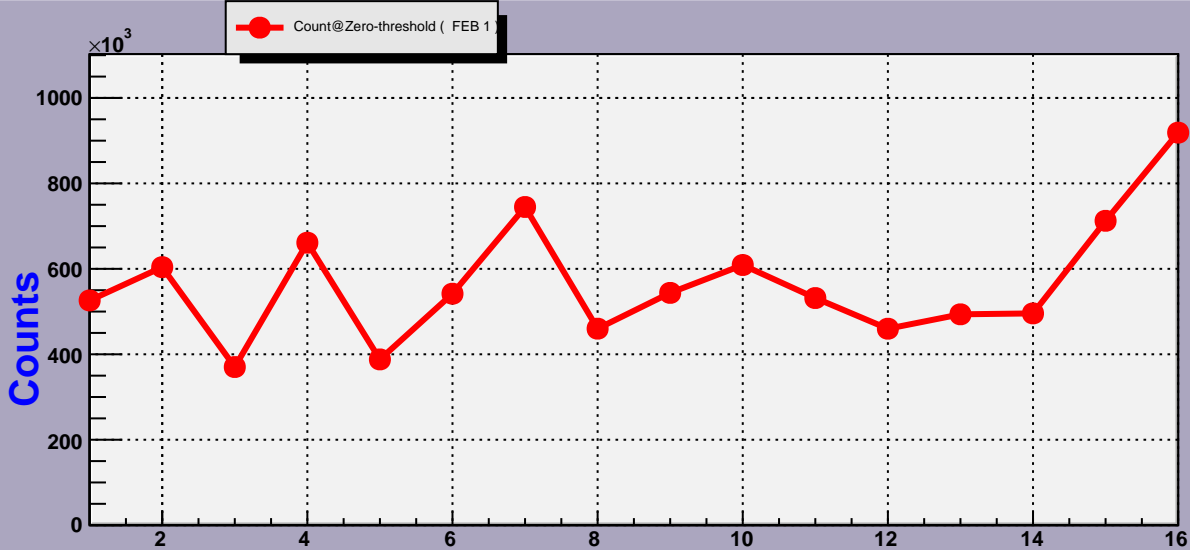

Threshold Scan Results for M3R4-130. Plots. FEB 1

2007- 2- 2 3: 6:56

2007- 2- 2 3: 6:56

Channels

2007- 2- 2 3: 6:56