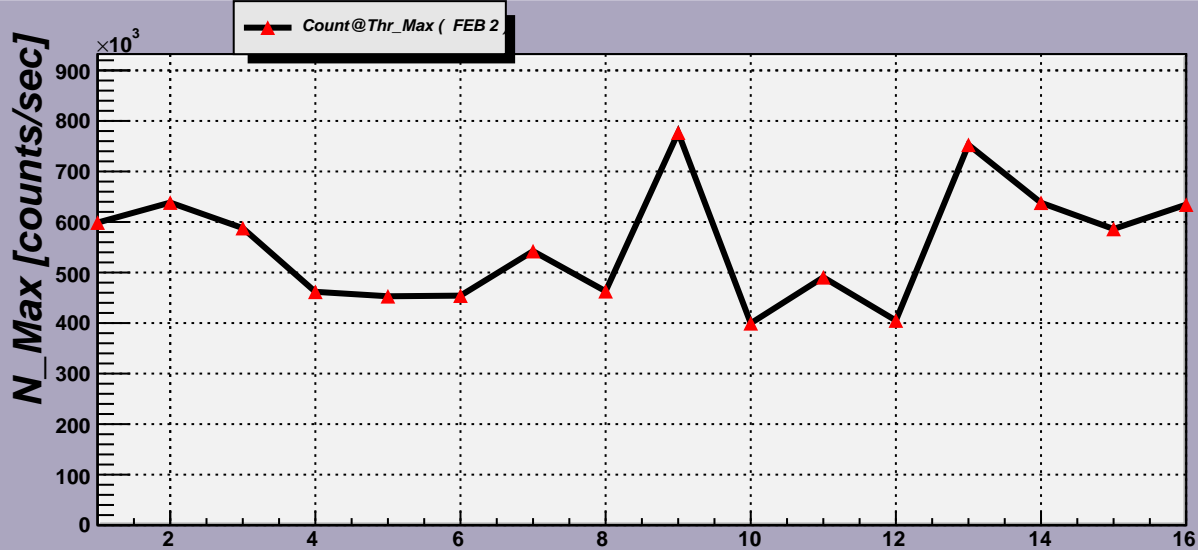

Threshold Scan Results for M3R4-13. Plots. FEB 2

2007-7-3 1:16:18

2007-7-3 1:16:18

Channels

2007-7-3 1:16:18