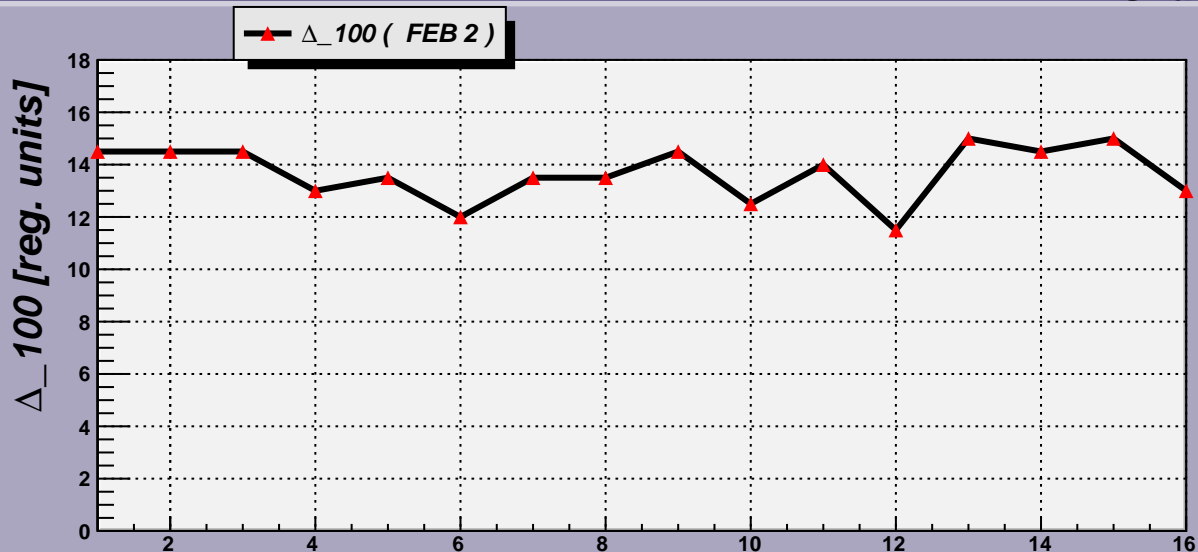

Threshold Scan Results for M3R4-13. Plots. FEB 2

2007-7-3 1:16:18

2007-7-3 1:16:18

Channels

2007-7-3 1:16:18