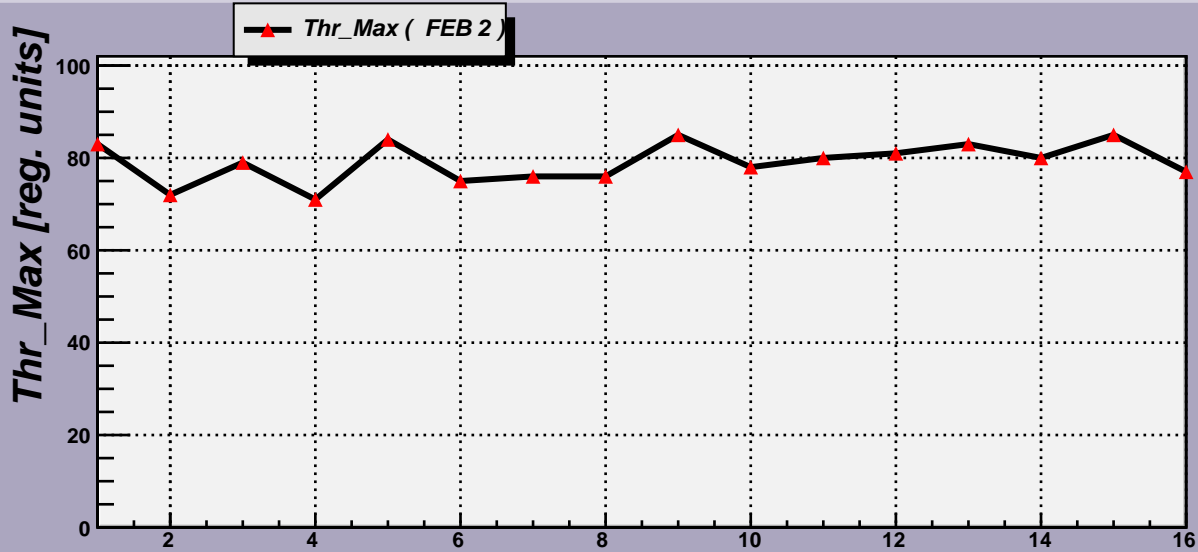

Threshold Scan Results for M3R4-13. Plots. FEB 2

2007-7-3 1:16:18

2007-7-3 1:16:18

Channels

2007-7-3 1:16:18