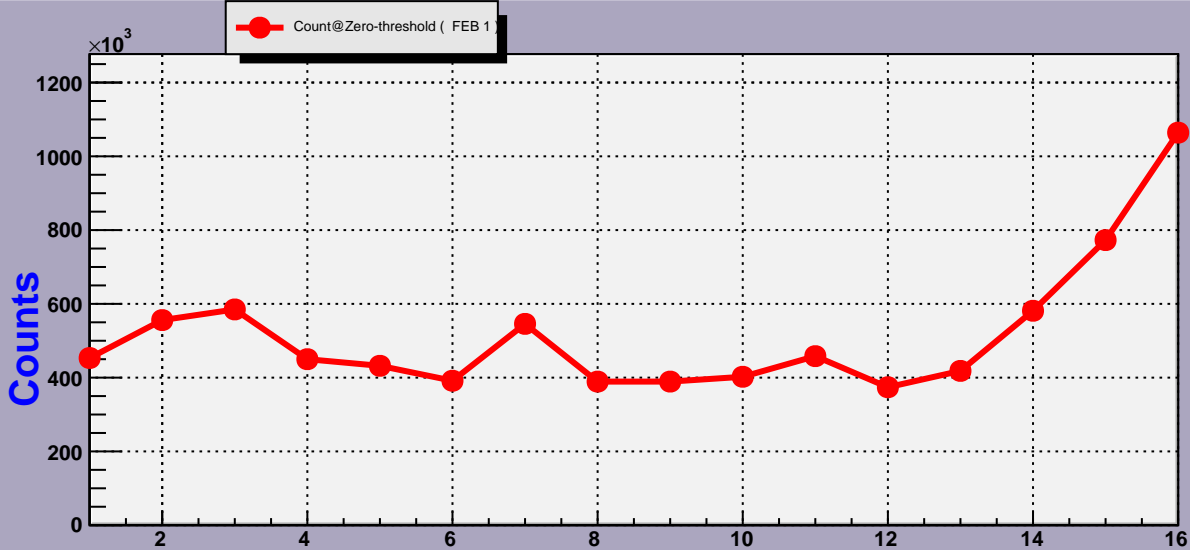

# Threshold Scan Results for M3R4-127. Plots. FEB 1

2007- 2- 1 2:18:23

2007- 2- 1 2:18:23

Channels

2007- 2- 1 2:18:23