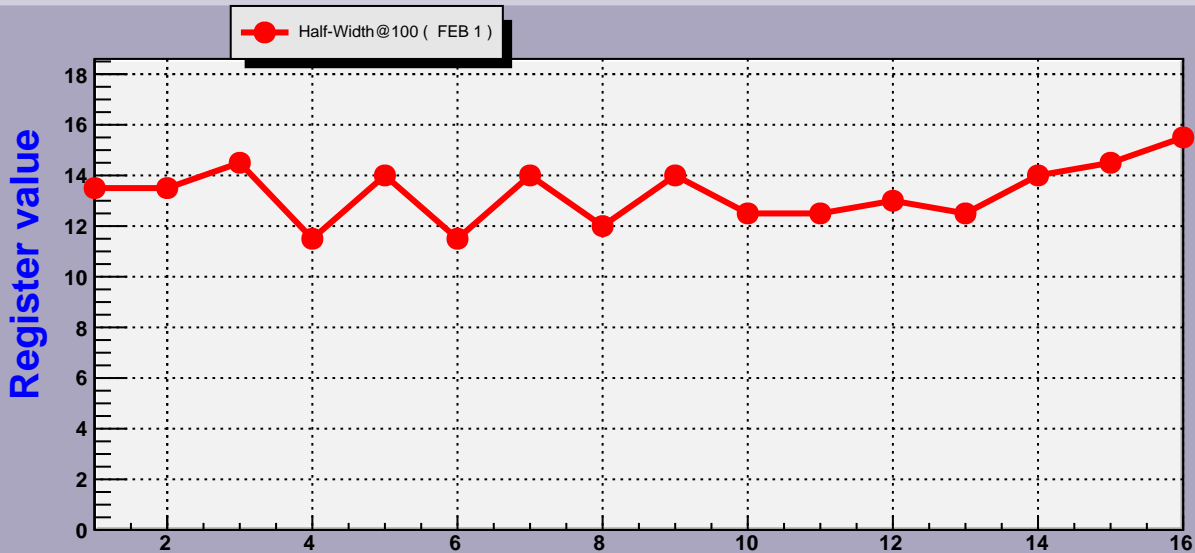

# Threshold Scan Results for M3R4-127. Plots. FEB 1

2007- 2- 1 2:18:23

2007- 2- 1 2:18:23

Channels

2007- 2- 1 2:18:23