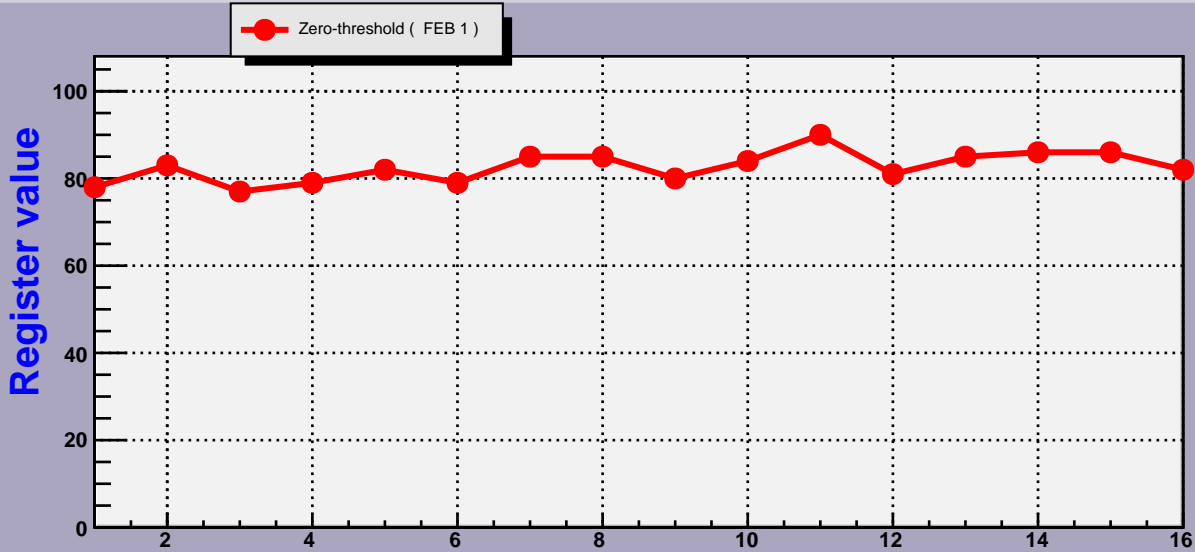

# Threshold Scan Results for M3R4-127. Plots. FEB 1

2007- 2- 1 2:18:23

2007- 2- 1 2:18:23

Channels

2007- 2- 1 2:18:23