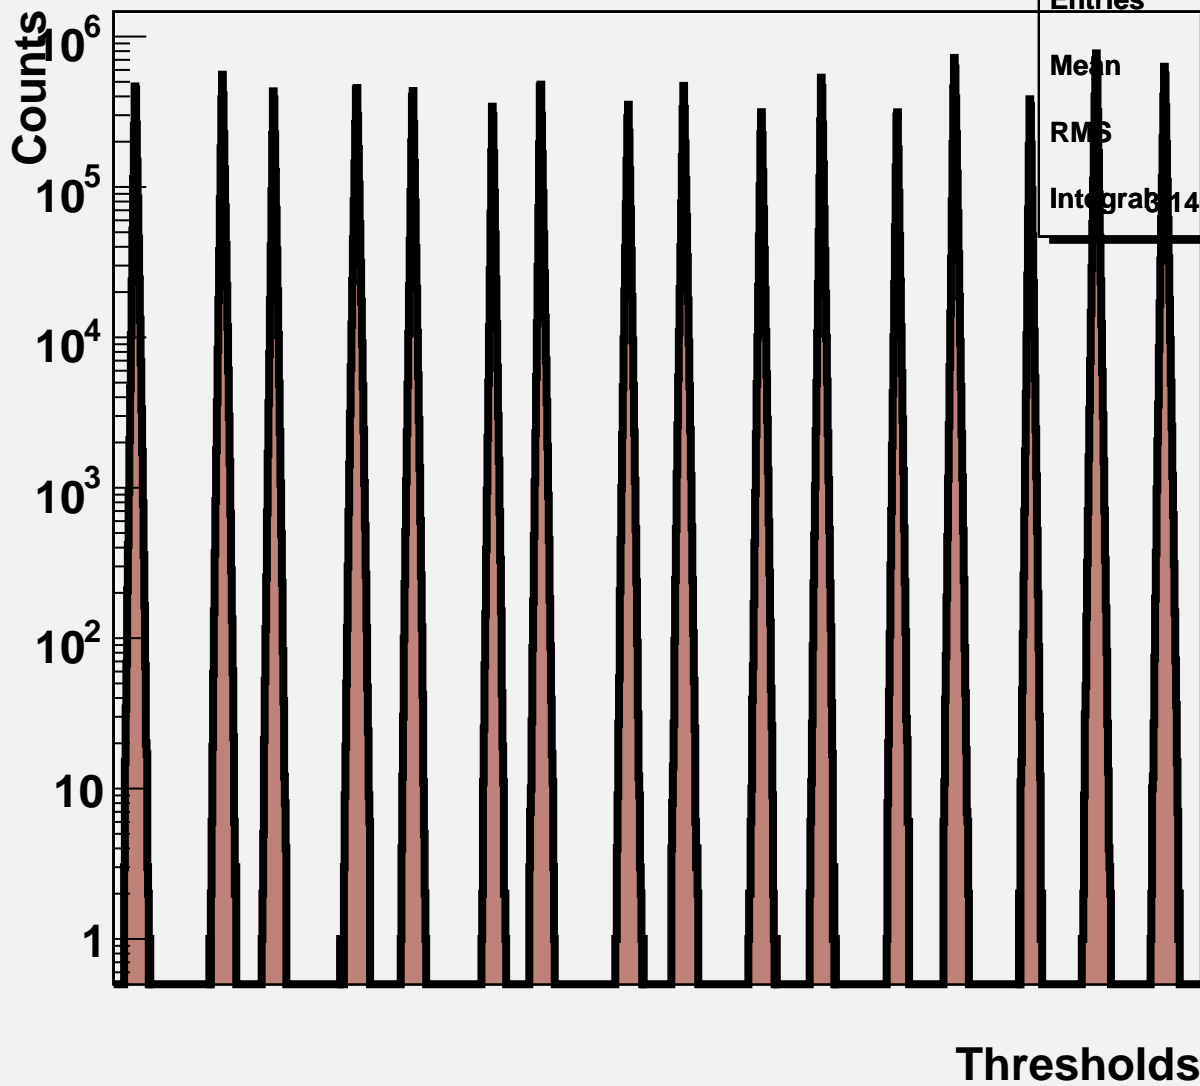

### Noise counts vx Thresholds

ELMB14\_I2C0\_DLG01

Entries 1456

Mean 768.4

RMS 447.8

Integral 146e+007