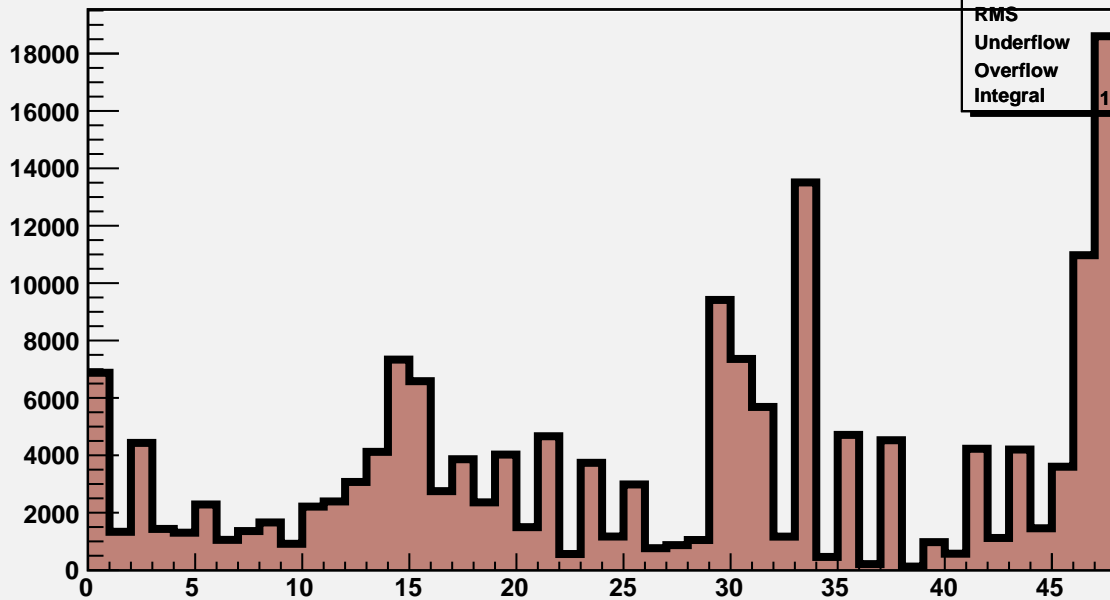

M3R4-123. HV OFF. Noise count at Thr=8.5fC and Thr=12fC.

M3R4-123. 0_0_0_0

M3R4-123.Run86.InterScan10

Mean	26.93
RMS	14.6
Underflow	0
Overflow	0
Integral	1.715e+005

M3R4-123. 0_0_0_0

M3R4-123.Run87.InterScan10

Mean	35.91
RMS	11.74
Underflow	0
Overflow	0
Integral	35